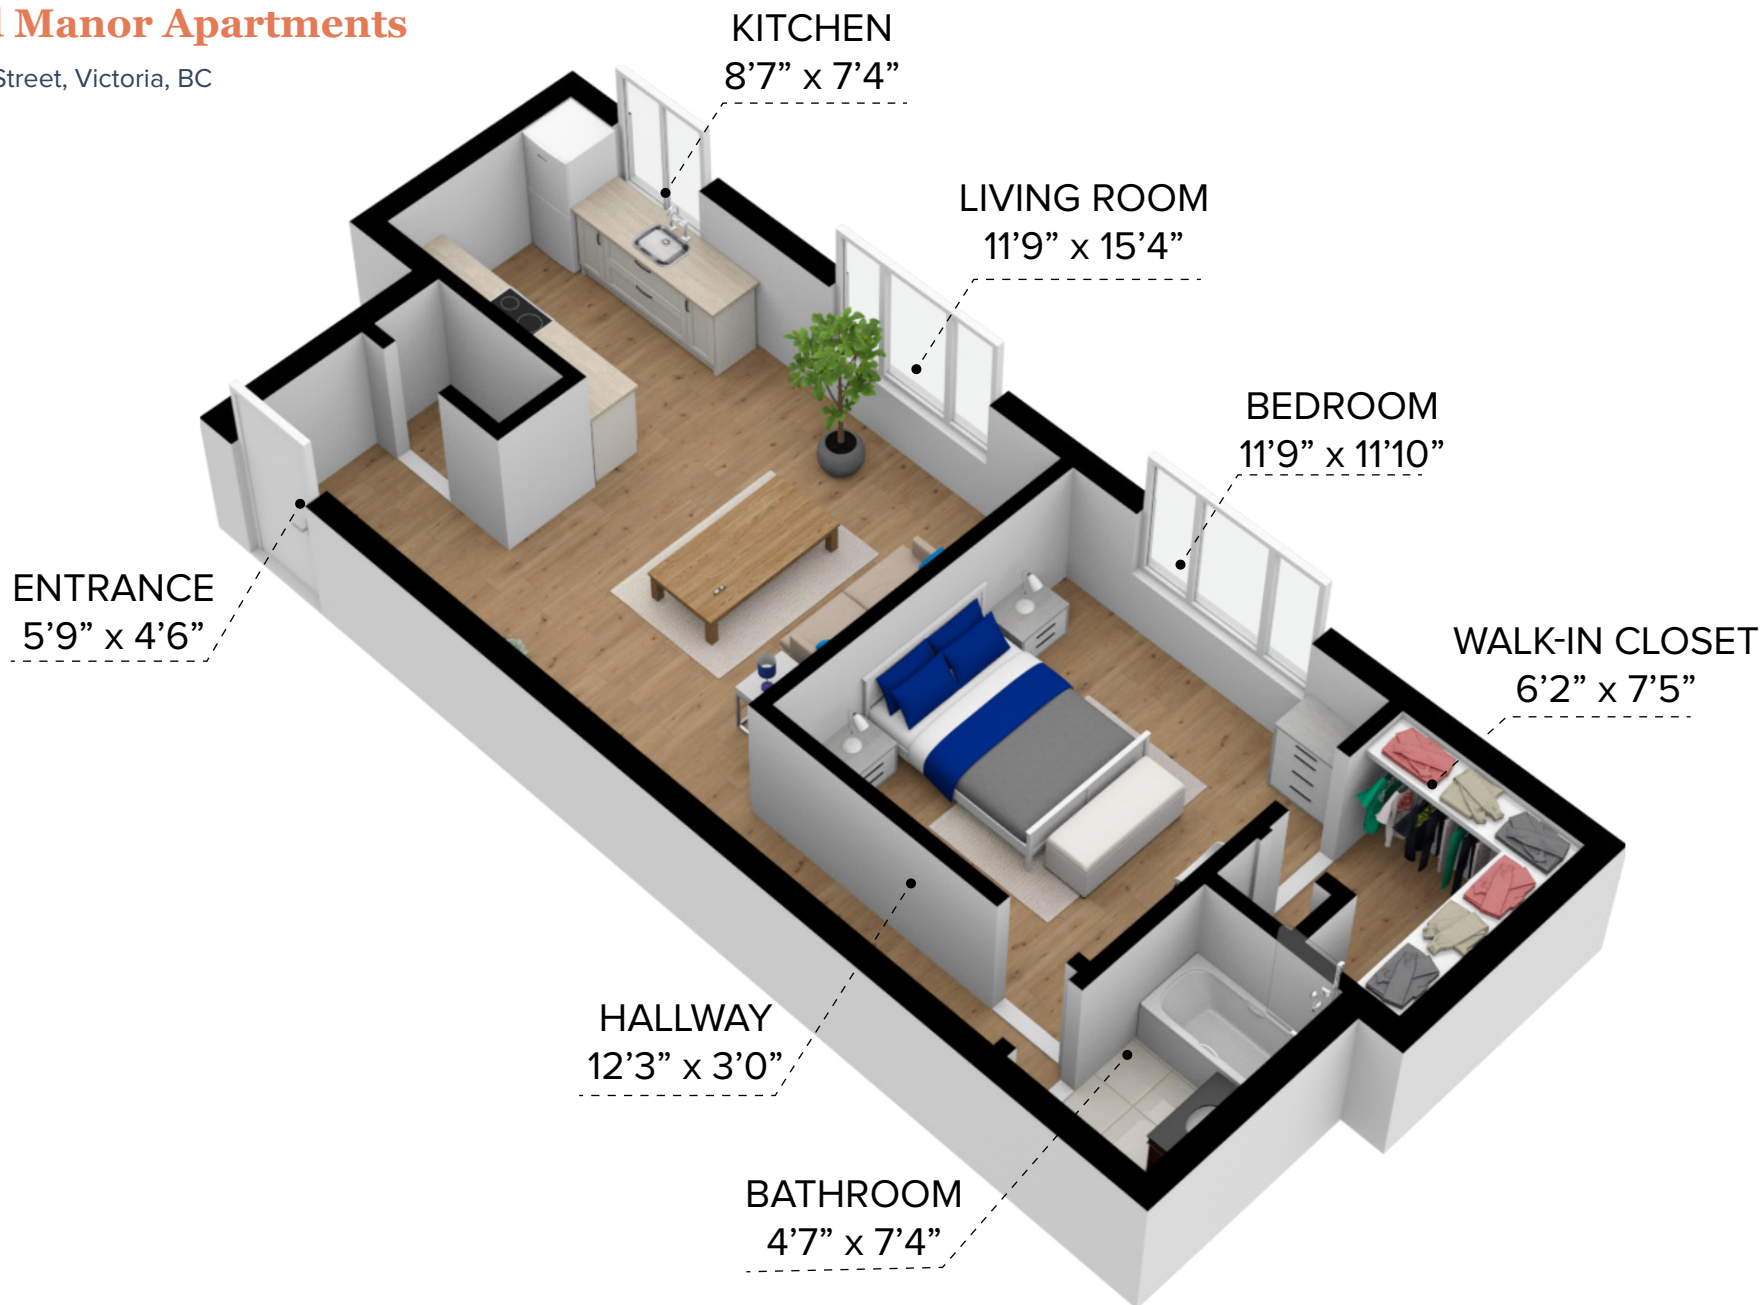

Island Manor Apartments

1855 Fort Street, Victoria, BC

All dimensions are approximate and no responsibility is taken for any error, omission or misstatement. Size and specifications are subject to change without notice. This plan is for illustrative purposes only and should be used as such.

CANADIAN APARTMENT
PROPERTIES • REIT

10855-1-A1 - 1 Bedroom (568 sq.ft.)