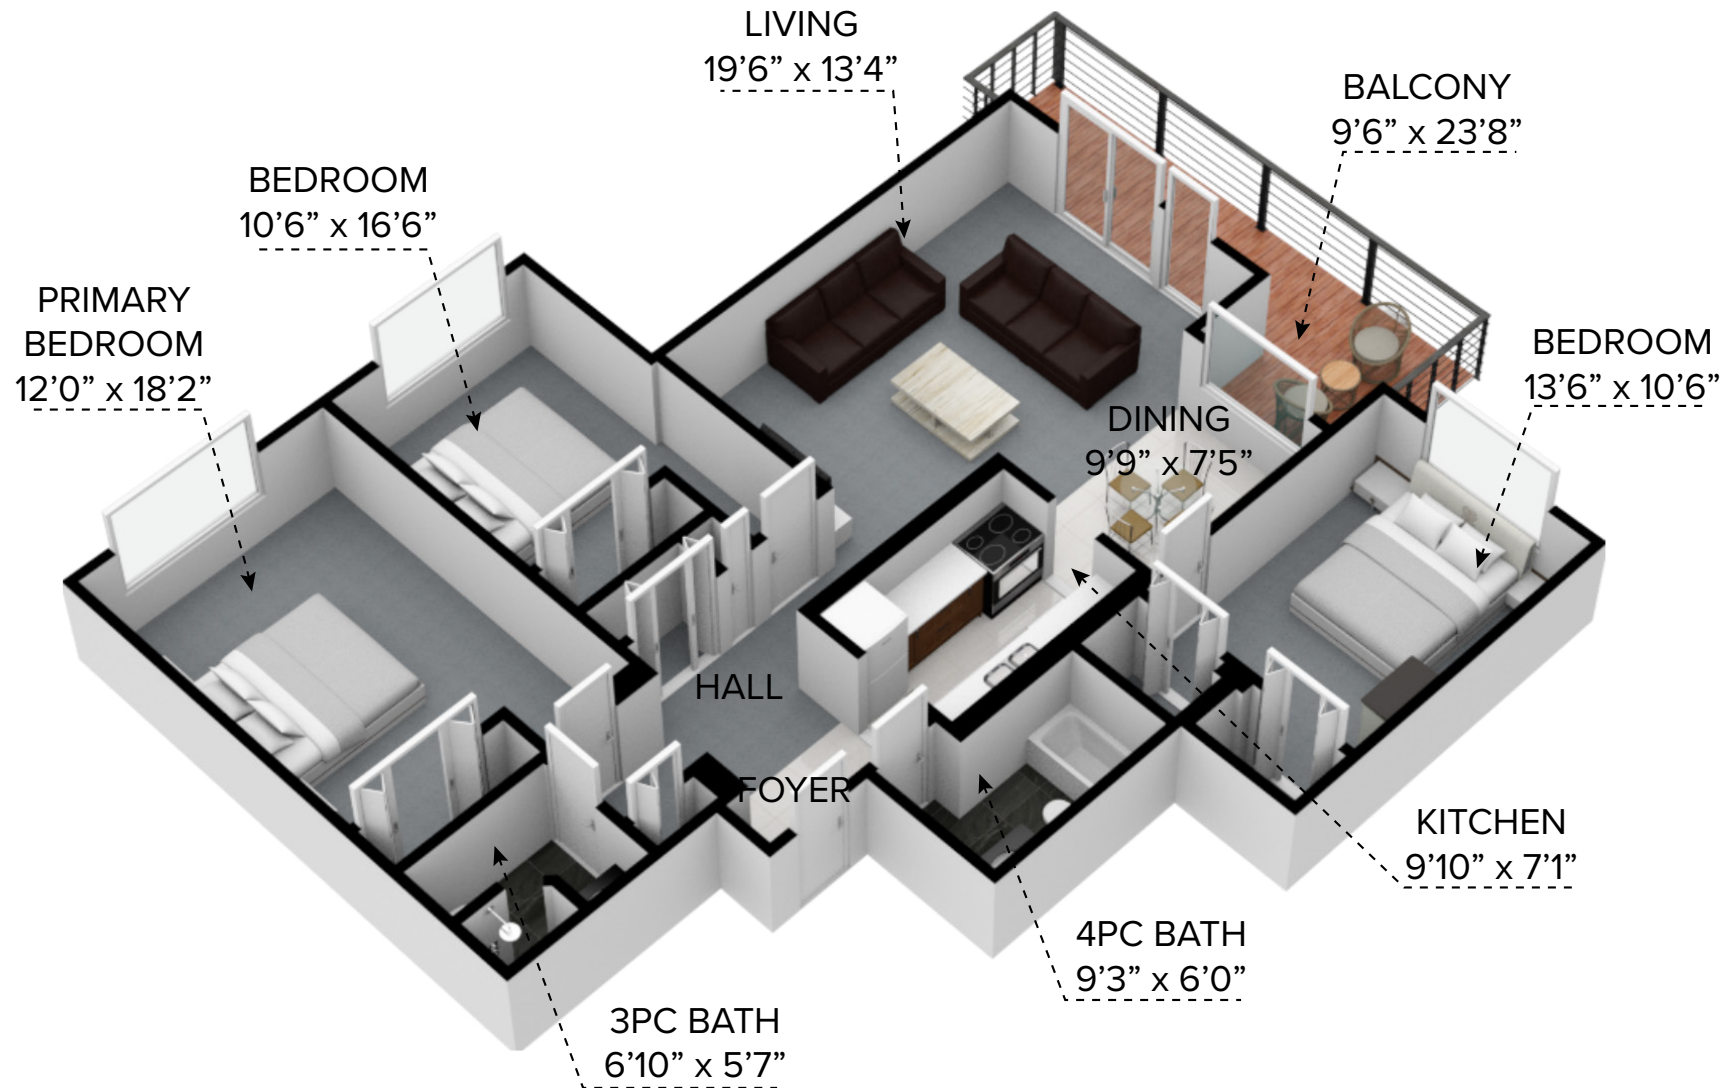

Tantus Tower

810 St. Andrews Street, New Westminster, BC

All dimensions are approximate and no responsibility is taken for any error, omission or misstatement. Size and specifications are subject to change without notice. This plan is for illustrative purposes only and should be used as such.

CANADIAN APARTMENT
PROPERTIES • REIT

10810-810-3A - 3 Bedroom (1,294 sq.ft.)