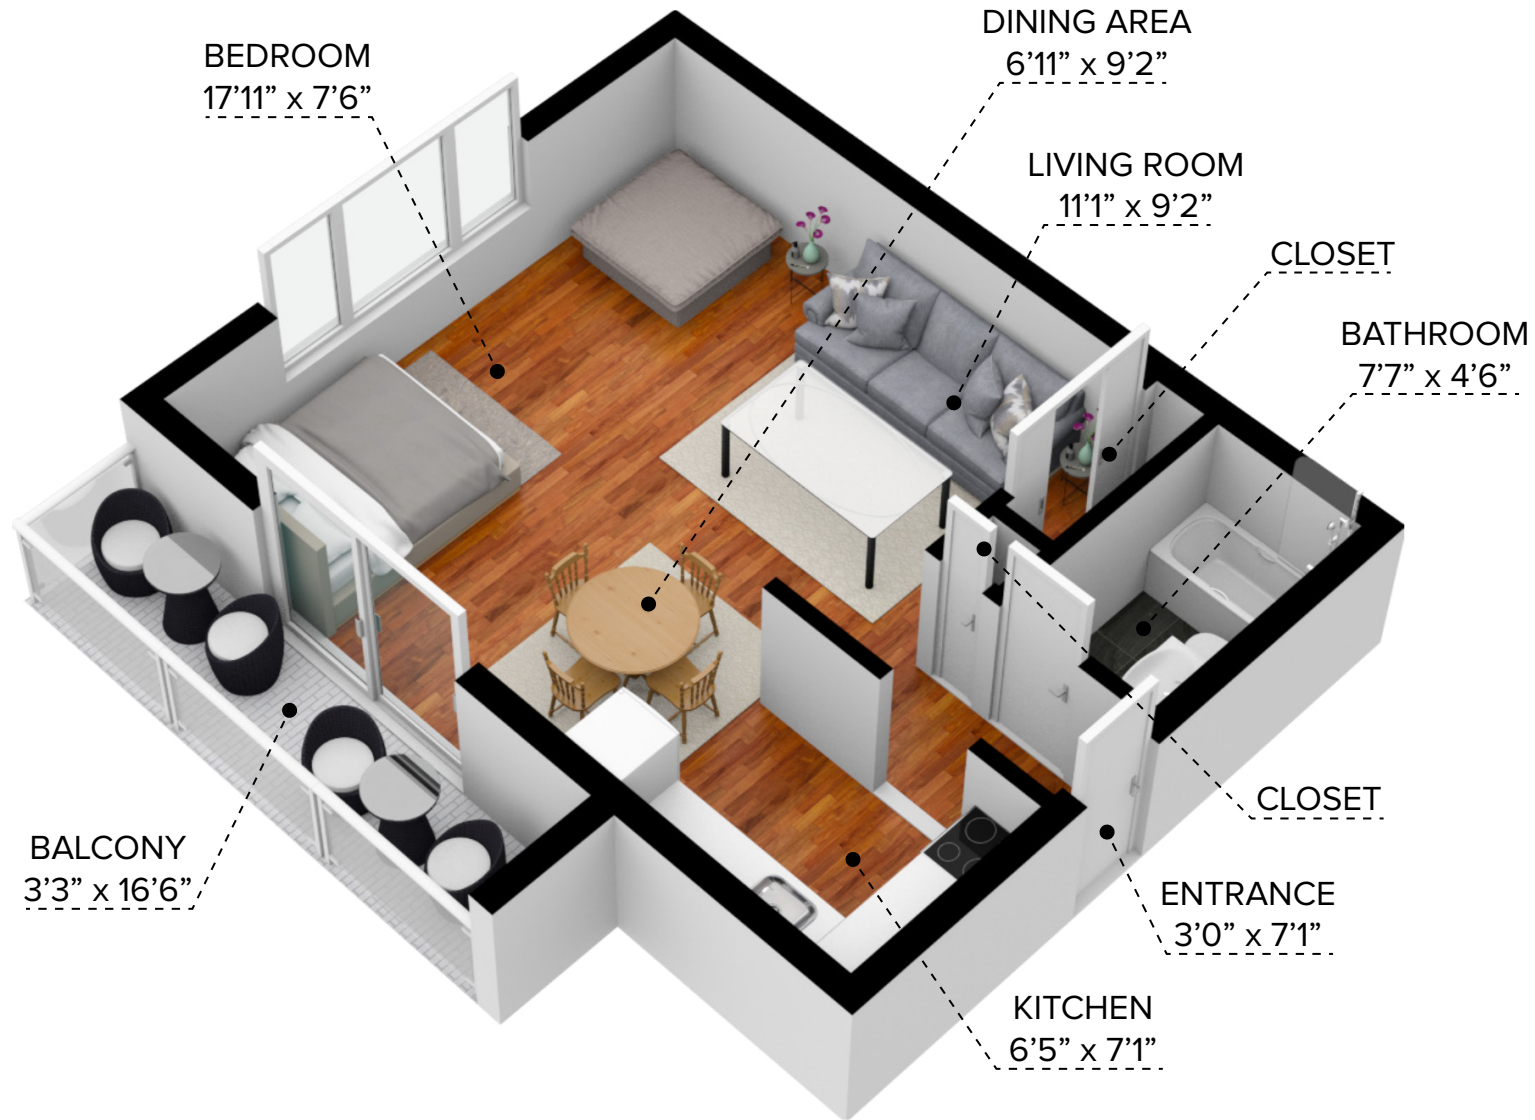

# Dunsmuir Royale

801 Esquimalt Road, Victoria, BC V9A 3M3

CANADIAN APARTMENT  
PROPERTIES • REIT

**10801-B-BA - Bachelor (429 sq.ft.)**

All dimensions are approximate and no responsibility is taken for any error, omission or misstatement. Size and specifications are subject to change without notice. This plan is for illustrative purposes only and should be used as such.

# Dunsmuir Royale

801 Esquimalt Road, Victoria, BC V9A 3M3

CANADIAN APARTMENT  
PROPERTIES • REIT

**10801-B-BB - Bachelor (429 sq.ft.)**

All dimensions are approximate and no responsibility is taken for any error, omission or misstatement. Size and specifications are subject to change without notice. This plan is for illustrative purposes only and should be used as such.