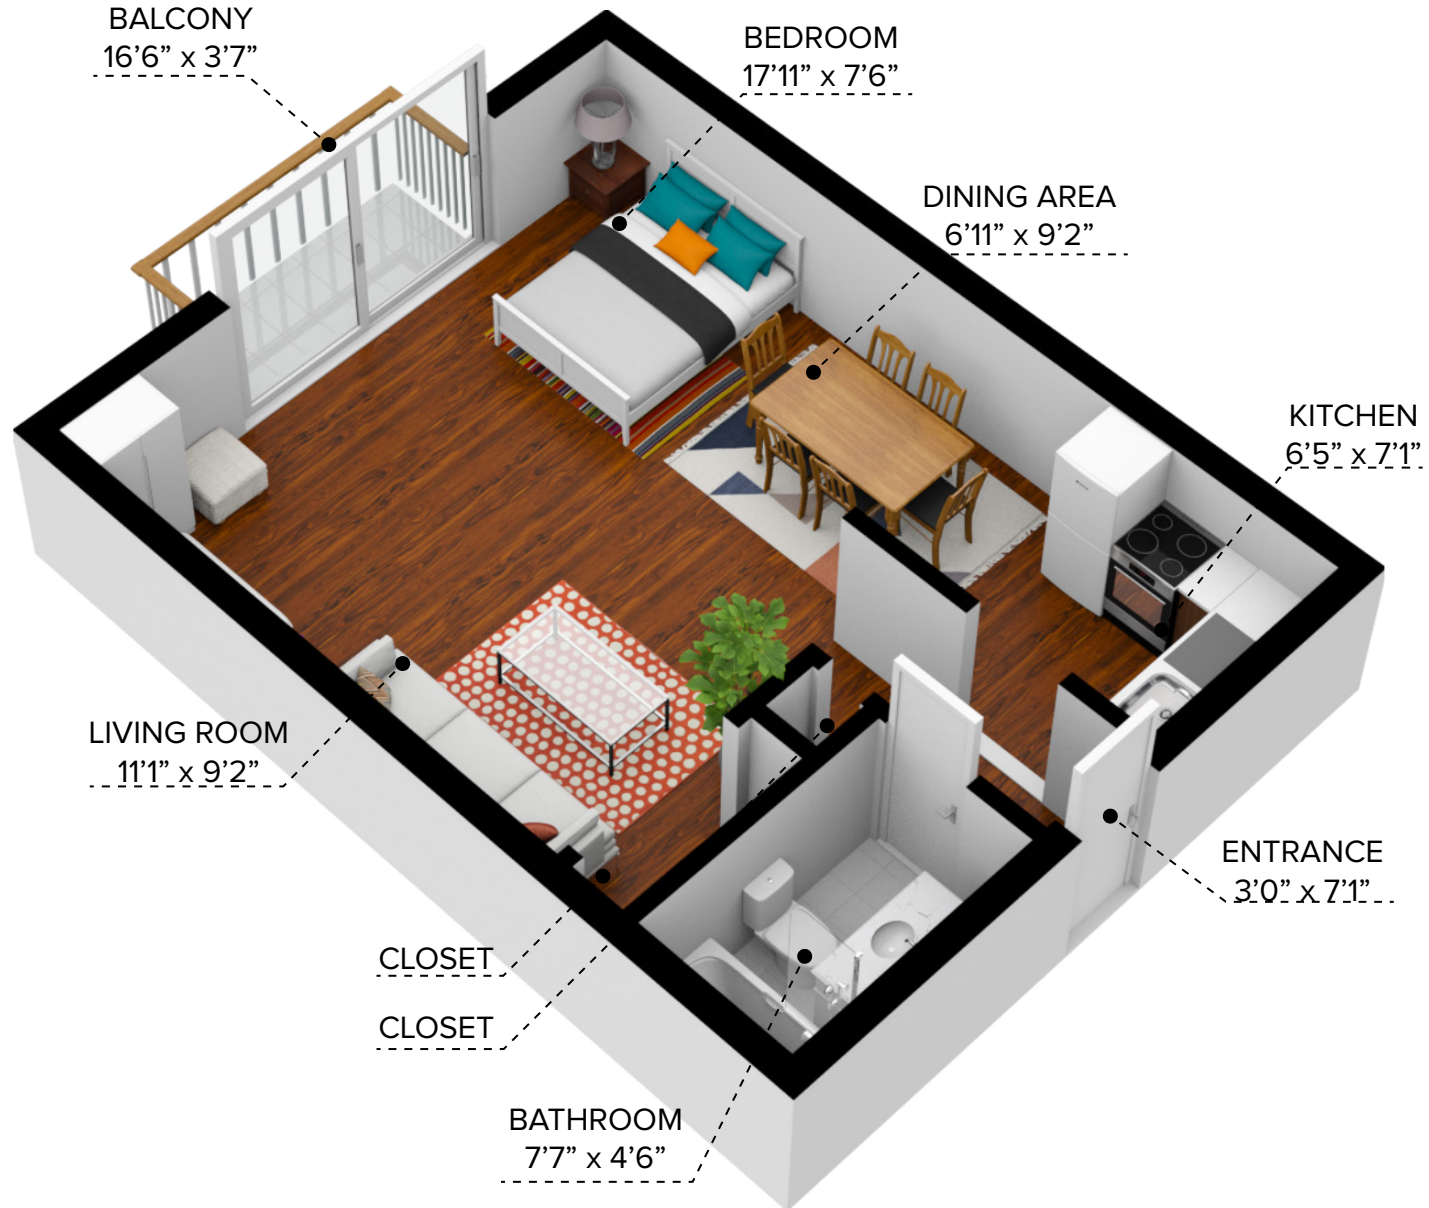

# Dunsmuir Royale

801 Esquimalt Road, Victoria, BC V9A 3M3

CANADIAN APARTMENT  
PROPERTIES • REIT

**10801-B-BA - Bachelor (429 sq.ft.)**

All dimensions are approximate and no responsibility is taken for any error, omission or misstatement. Size and specifications are subject to change without notice. This plan is for illustrative purposes only and should be used as such.

# Dunsmuir Royale

801 Esquimalt Road, Victoria, BC V9A 3M3

CANADIAN APARTMENT  
PROPERTIES • REIT

**10801-B-BB - Bachelor (429 sq.ft.)**

All dimensions are approximate and no responsibility is taken for any error, omission or misstatement. Size and specifications are subject to change without notice. This plan is for illustrative purposes only and should be used as such.