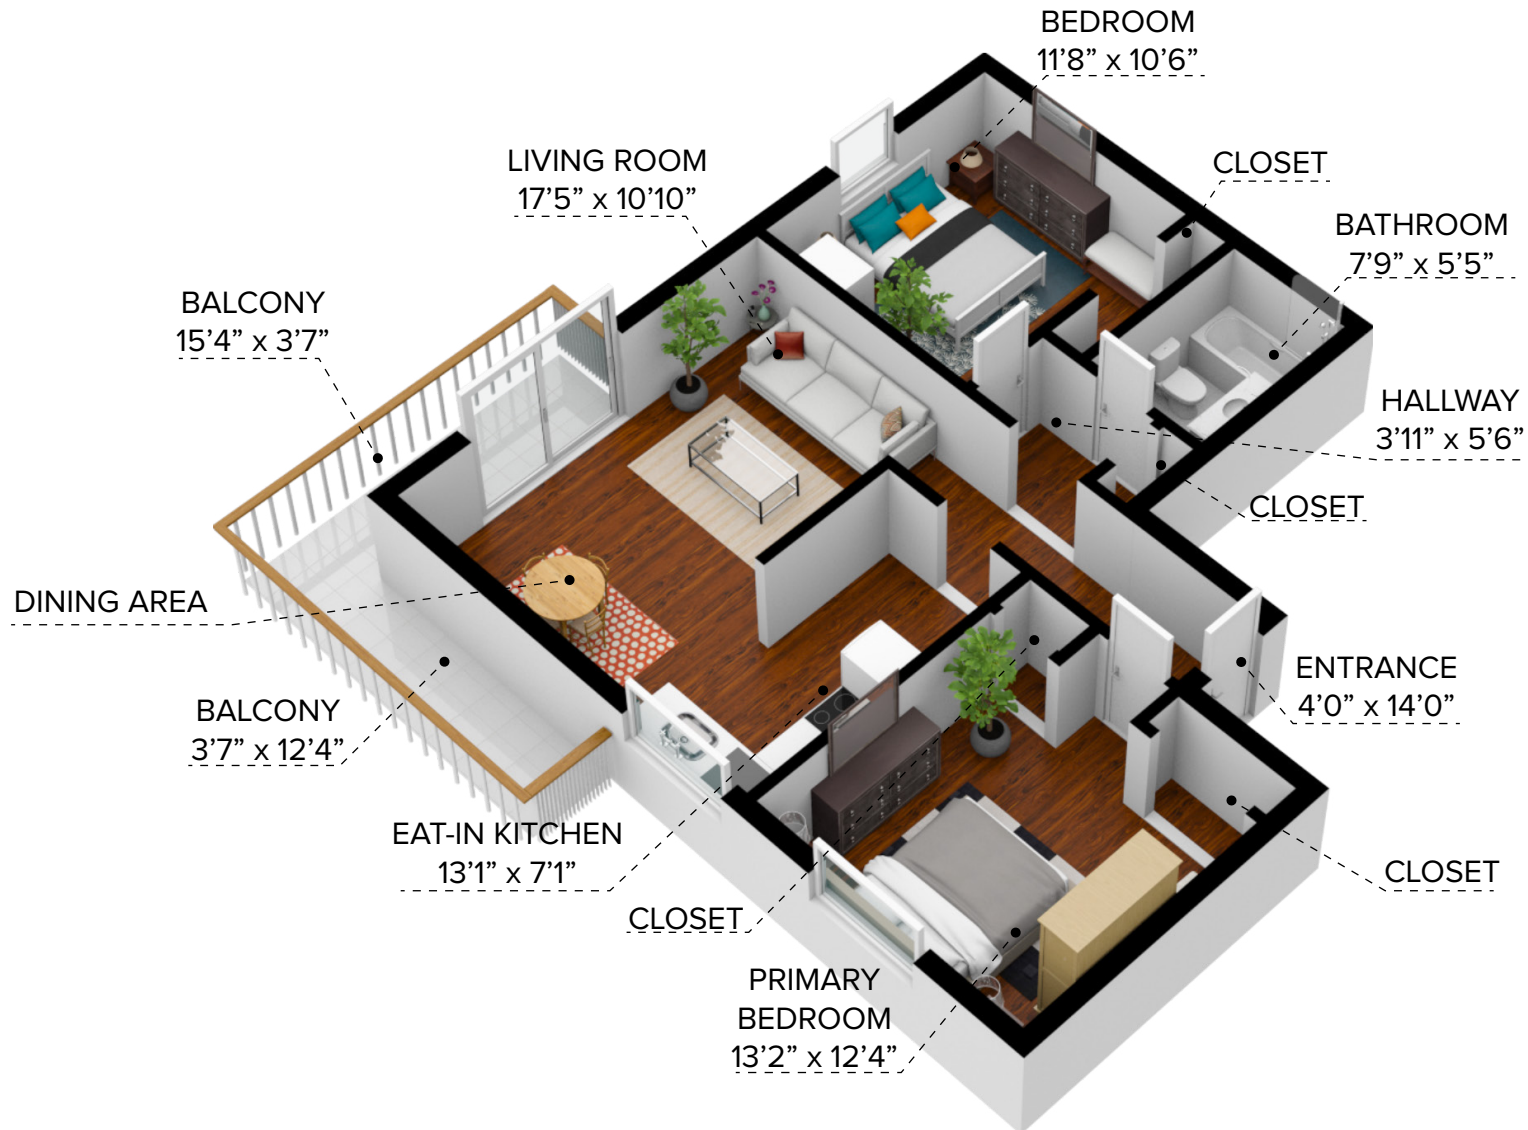

Dunsmuir Royale

801 Esquimalt Road, Victoria, BC V9A 3M3

All dimensions are approximate and no responsibility is taken for any error, omission or misstatement. Size and specifications are subject to change without notice. This plan is for illustrative purposes only and should be used as such

CANADIAN APARTMENT
PROPERTIES • REIT

10801-2-2A - 2 Bedroom (679 sq.ft.)

Dunsmuir Royale

801 Esquimalt Road, Victoria, BC V9A 3M3

CANADIAN APARTMENT
PROPERTIES • REIT

10801-2-2B - 2 Bedroom (733 sq.ft.)

All dimensions are approximate and no responsibility is taken for any error, omission or misstatement. Size and specifications are subject to change without notice. This plan is for illustrative purposes only and should be used as such.