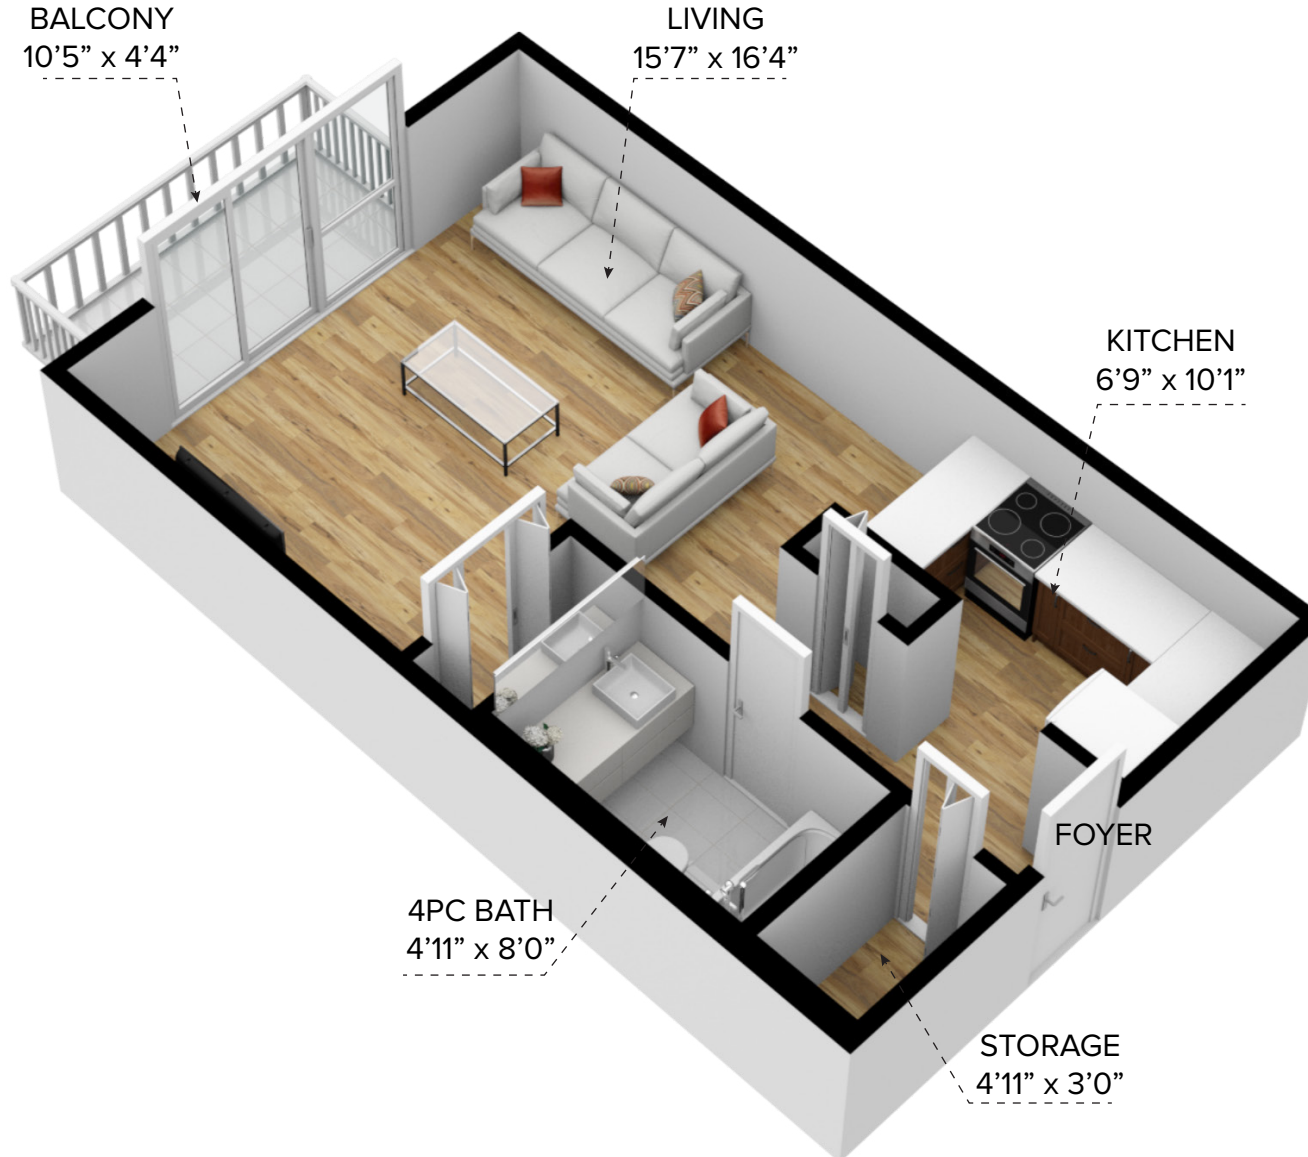

Chateau Delon Apartments

7425 - 18 Avenue, Burnaby, BC

All dimensions are approximate and no responsibility is taken for any error, omission or misstatement. Size and specifications are subject to change without notice. This plan is for illustrative purposes only and should be used as such.

CANADIAN APARTMENT
PROPERTIES • REIT

10742-B-A1 - Bachelor (455 sq.ft.)