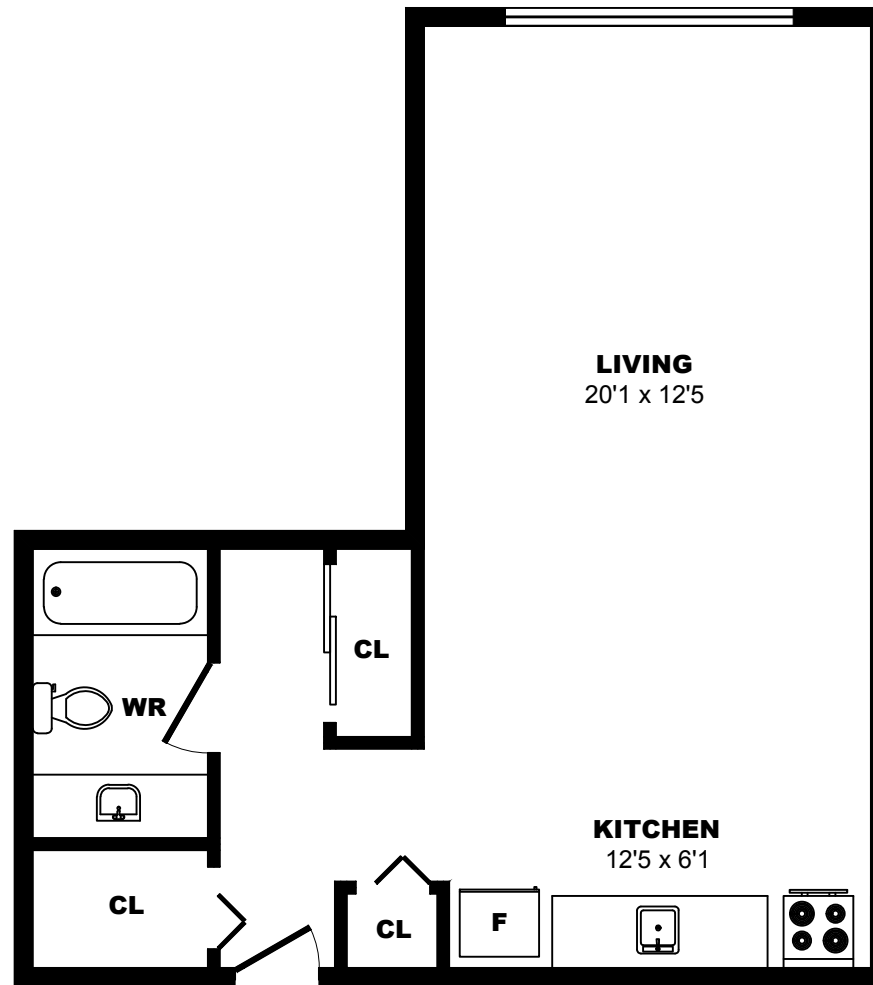

535 Niagara St, Victoria - Bachelor A, 530sf

All dimensions are approximate. Sizes and specifications are subject to change without notice E. & O. E. All illustrations are artist's concept. Actual usable floor space may vary slightly from stated floor area.

535 Niagara St, Victoria - Bachelor B, 460sf

All dimensions are approximate. Sizes and specifications are subject to change without notice E. & O. E. All illustrations are artist's concept. Actual usable floor space may vary slightly from stated floor area.

535 Niagara St, Victoria - Bachelor C, 480sf

All dimensions are approximate. Sizes and specifications are subject to change without notice E. & O. E. All illustrations are artist's concept. Actual usable floor space may vary slightly from stated floor area.