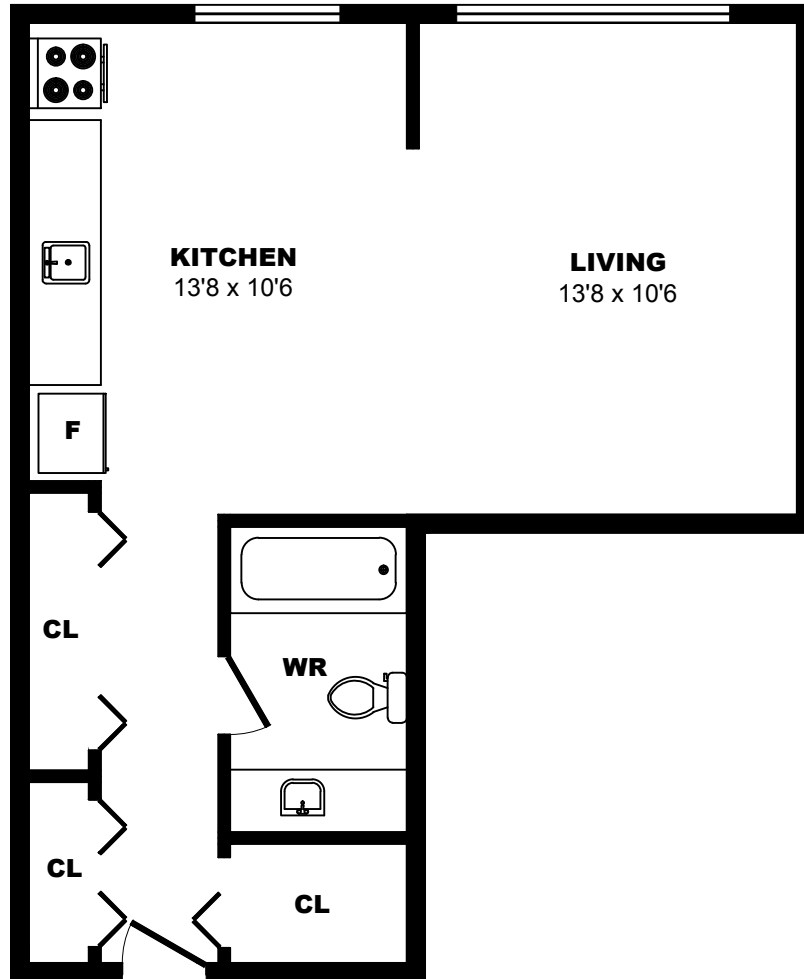

535 Niagara St, Victoria - Bachelor A, 530sf

All dimensions are approximate. Sizes and specifications are subject to change without notice E. & O. E. All illustrations are artist's concept. Actual usable floor space may vary slightly from stated floor area.

535 Niagara St, Victoria - Bachelor B, 460sf

All dimensions are approximate. Sizes and specifications are subject to change without notice E. & O. E. All illustrations are artist's concept. Actual usable floor space may vary slightly from stated floor area.

535 Niagara St, Victoria - Bachelor C, 480sf

All dimensions are approximate. Sizes and specifications are subject to change without notice E. & O. E. All illustrations are artist's concept. Actual usable floor space may vary slightly from stated floor area.