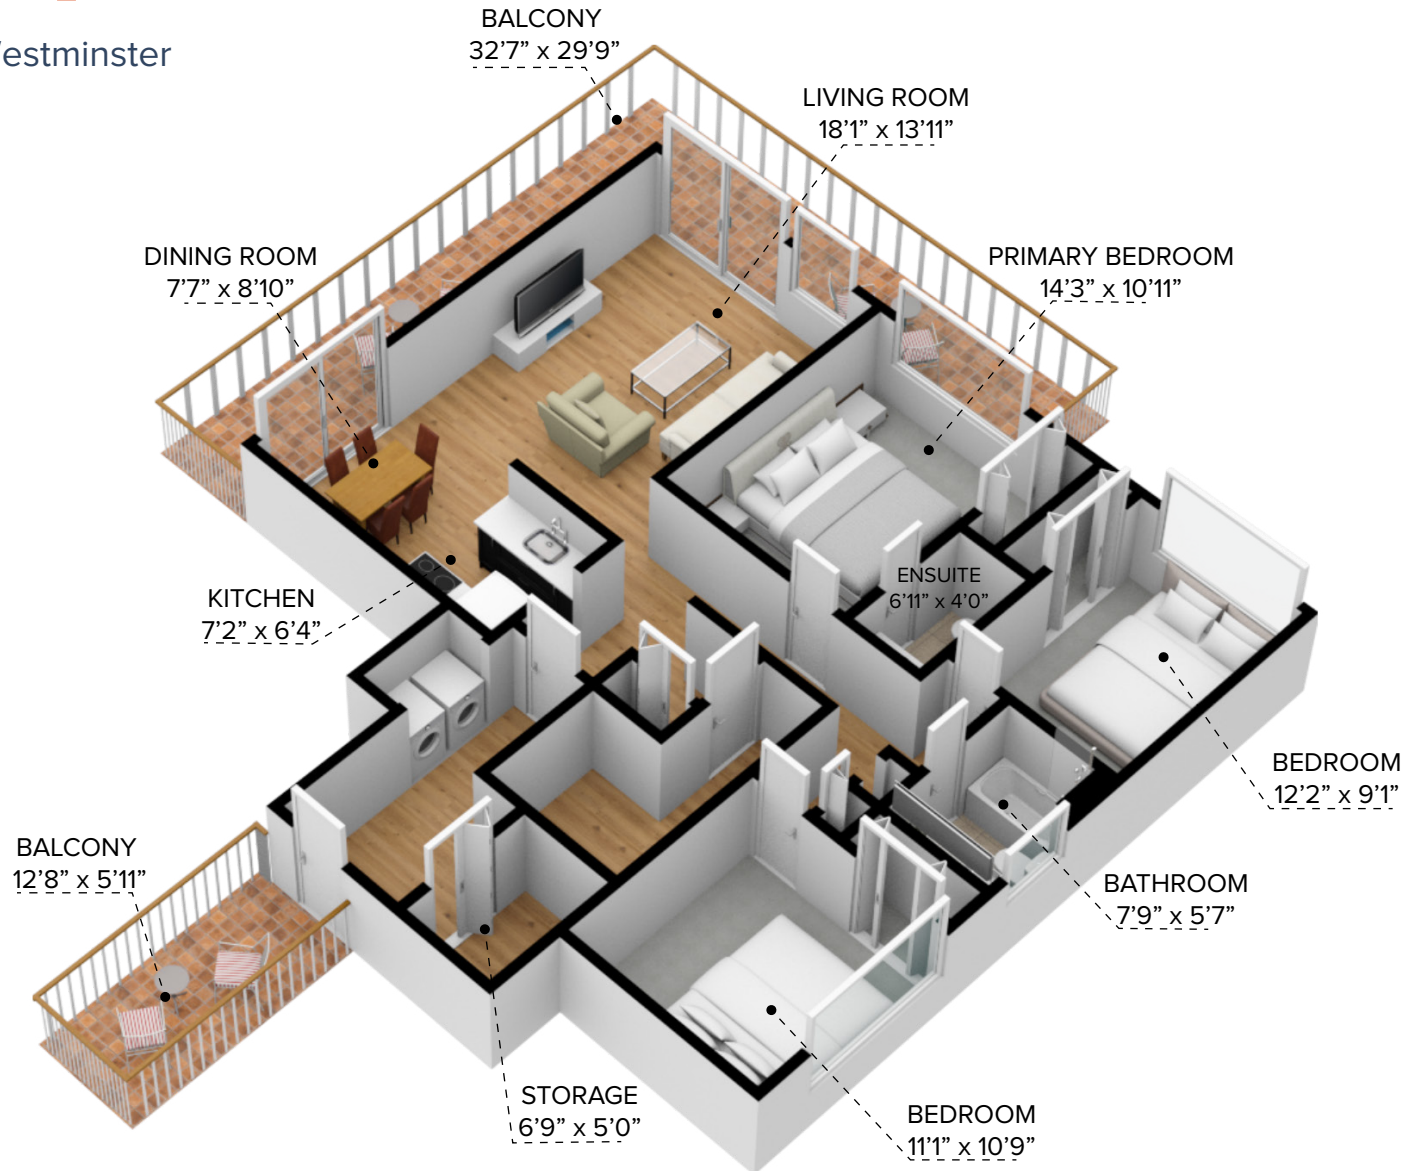

# The Somerset Apartments

525 - 10 Street, New Westminster

CAPREIT

**F1 - 3 Bedroom (1,287 sq.ft.)**

All dimensions are approximate and no responsibility is taken for any error, omission or misstatement. Size and specifications are subject to change without notice. This plan is for illustrative purposes only and should be used as such.