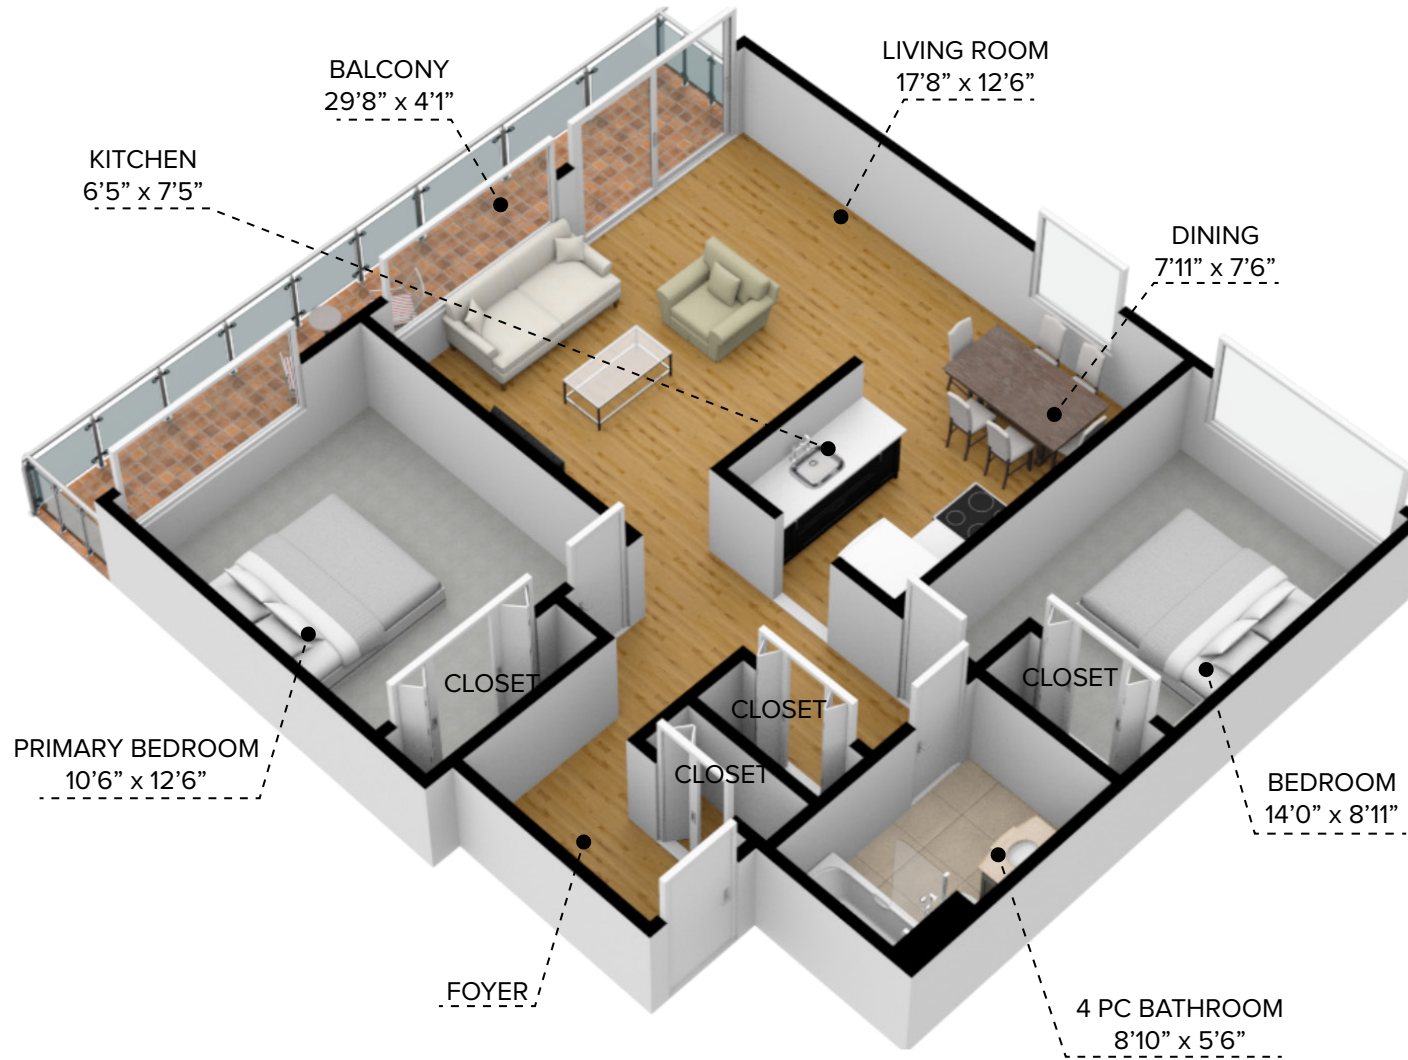

# The Somerset Apartments

525 - 10 Street, New Westminster

CAPREIT

## D1 - 2 Bedroom (868 sq.ft.)

All dimensions are approximate and no responsibility is taken for any error, omission or misstatement. Size and specifications are subject to change without notice. This plan is for illustrative purposes only and should be used as such.