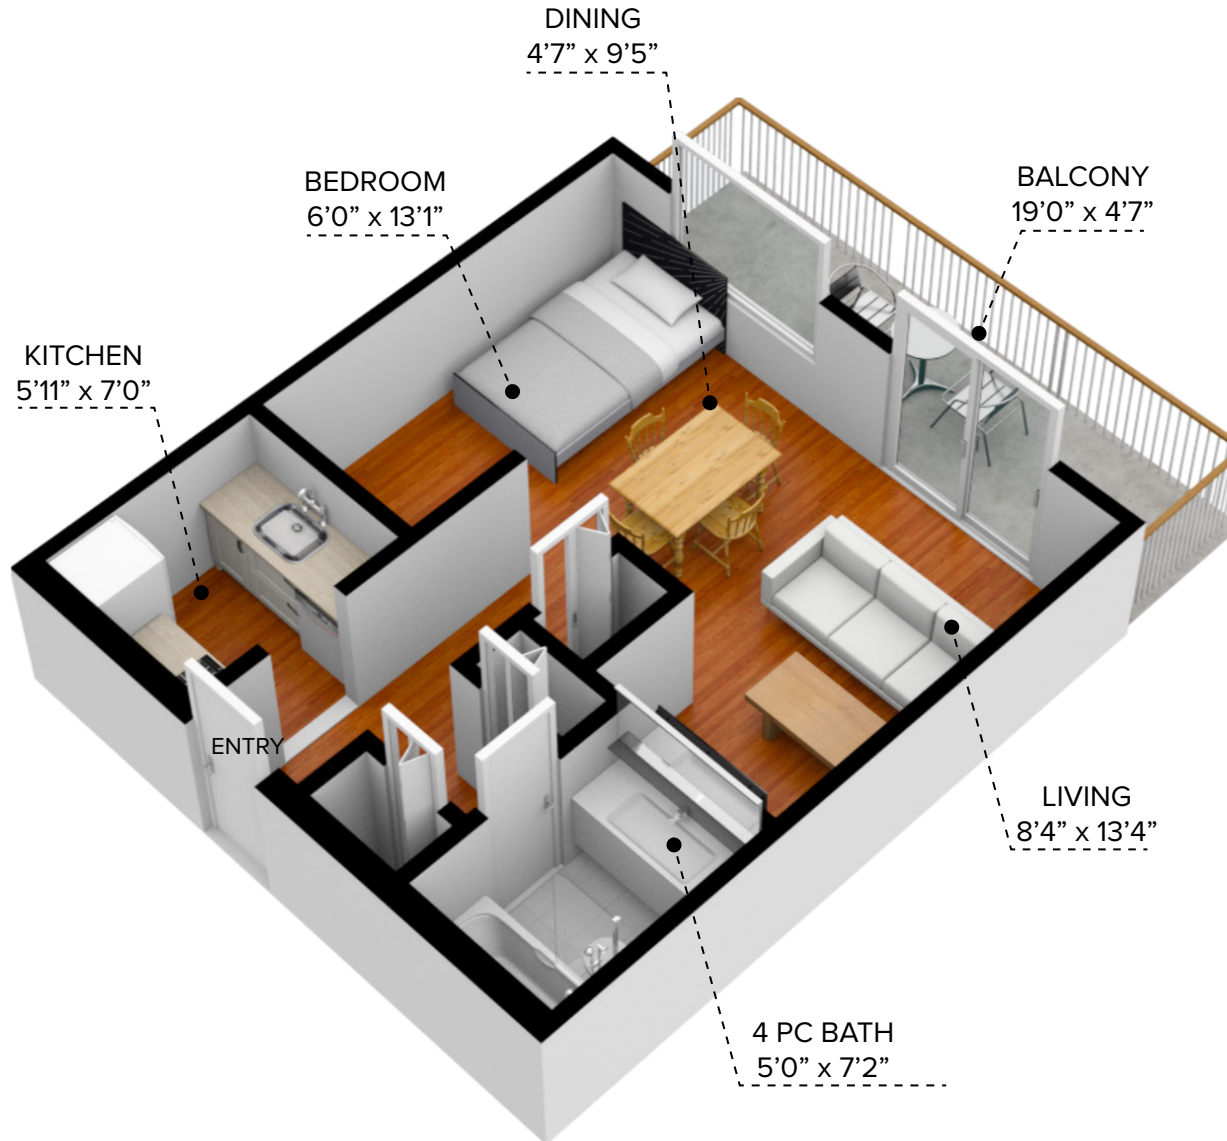

# Daylin Manor Apartments

515 Ninth Street, New Westminster

All dimensions are approximate and no responsibility is taken for any error, omission or misstatement. Size and specifications are subject to change without notice. This plan is for illustrative purposes only and should be used as such.

CANADIAN APARTMENT  
PROPERTIES • REIT

**10515-BA - Bachelor (444 sq.ft.)**