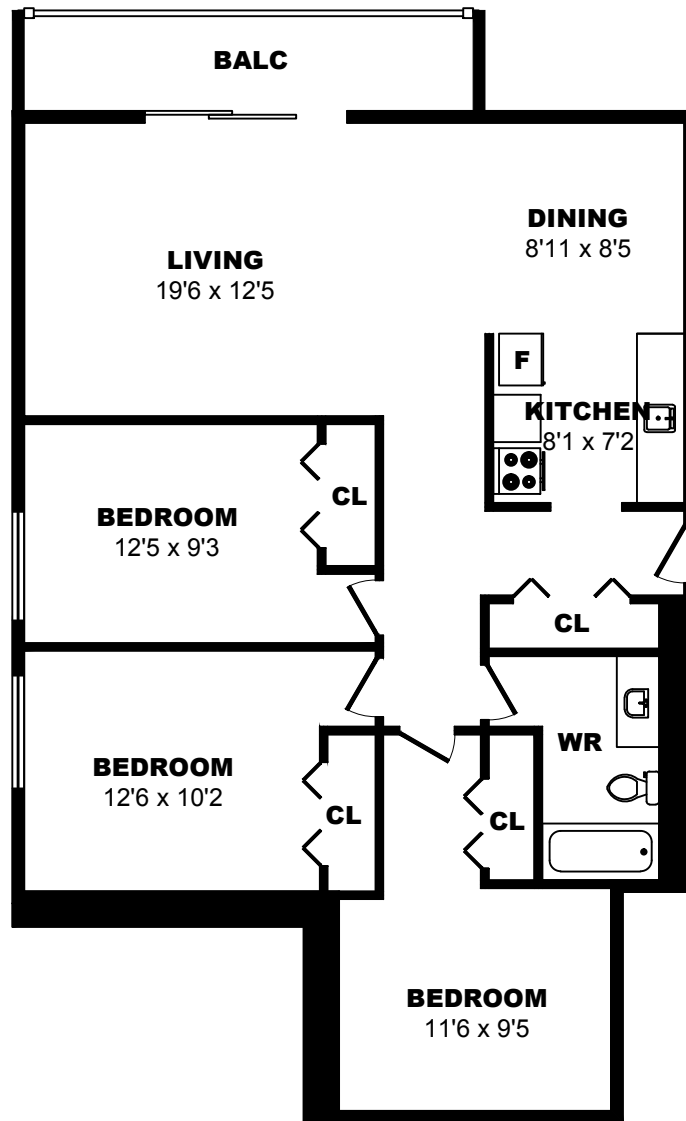

3501 Savannah Ave, Saanich - 3 Bdrm A, 1140sf

All dimensions are approximate. Sizes and specifications are subject to change without notice E. & O. E.
All illustrations are artist's concept. Actual usable floor space may vary slightly from stated floor area.

3501 Savannah Ave, Saanich - 3 Bdrm B, 1110sf

All dimensions are approximate. Sizes and specifications are subject to change without notice E. & O. E.
All illustrations are artist's concept. Actual usable floor space may vary slightly from stated floor area.