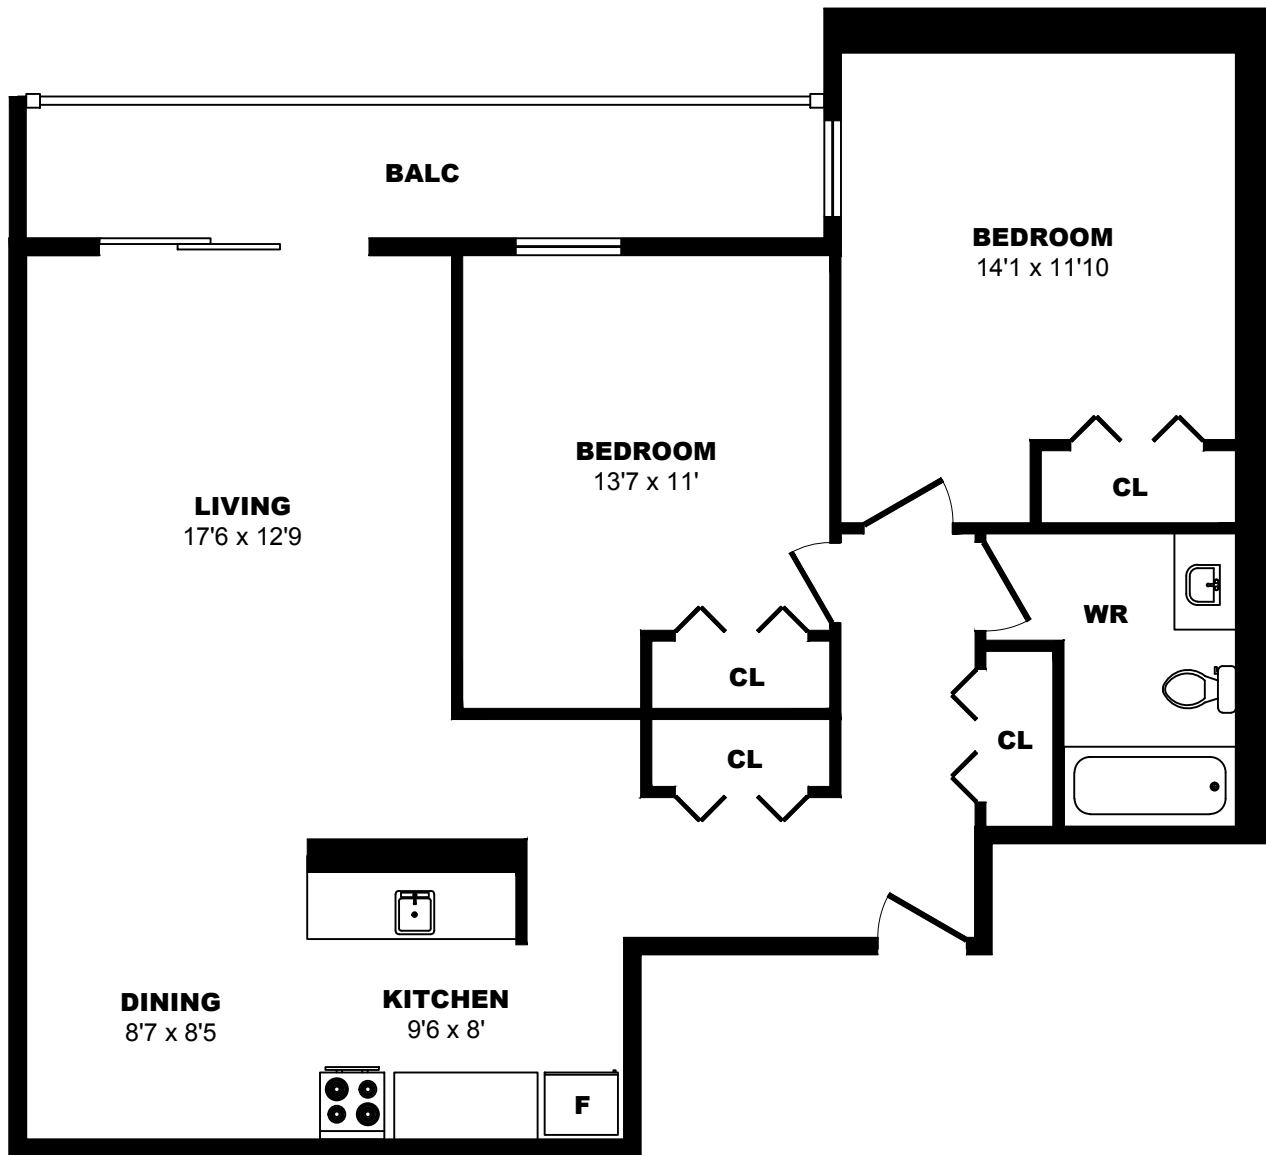

## 3501 Savannah Ave, Saanich - 2 Bdrm B, 1010sf

All dimensions are approximate. Sizes and specifications are subject to change without notice E. & O. E.  
 All illustrations are artist's concept. Actual usable floor space may vary slightly from stated floor area.

## 3501 Savannah Ave, Saanich - 2 Bdrm C, 960sf

All dimensions are approximate. Sizes and specifications are subject to change without notice E. & O. E.  
All illustrations are artist's concept. Actual usable floor space may vary slightly from stated floor area.

## 3501 Savannah Ave, Saanich - 2 Bdrm D, 1030sf

All dimensions are approximate. Sizes and specifications are subject to change without notice E. & O. E.  
 All illustrations are artist's concept. Actual usable floor space may vary slightly from stated floor area.

## 3501 Savannah Ave, Saanich - 2 Bdrm E, 800sf

All dimensions are approximate. Sizes and specifications are subject to change without notice E. & O. E.  
All illustrations are artist's concept. Actual usable floor space may vary slightly from stated floor area.