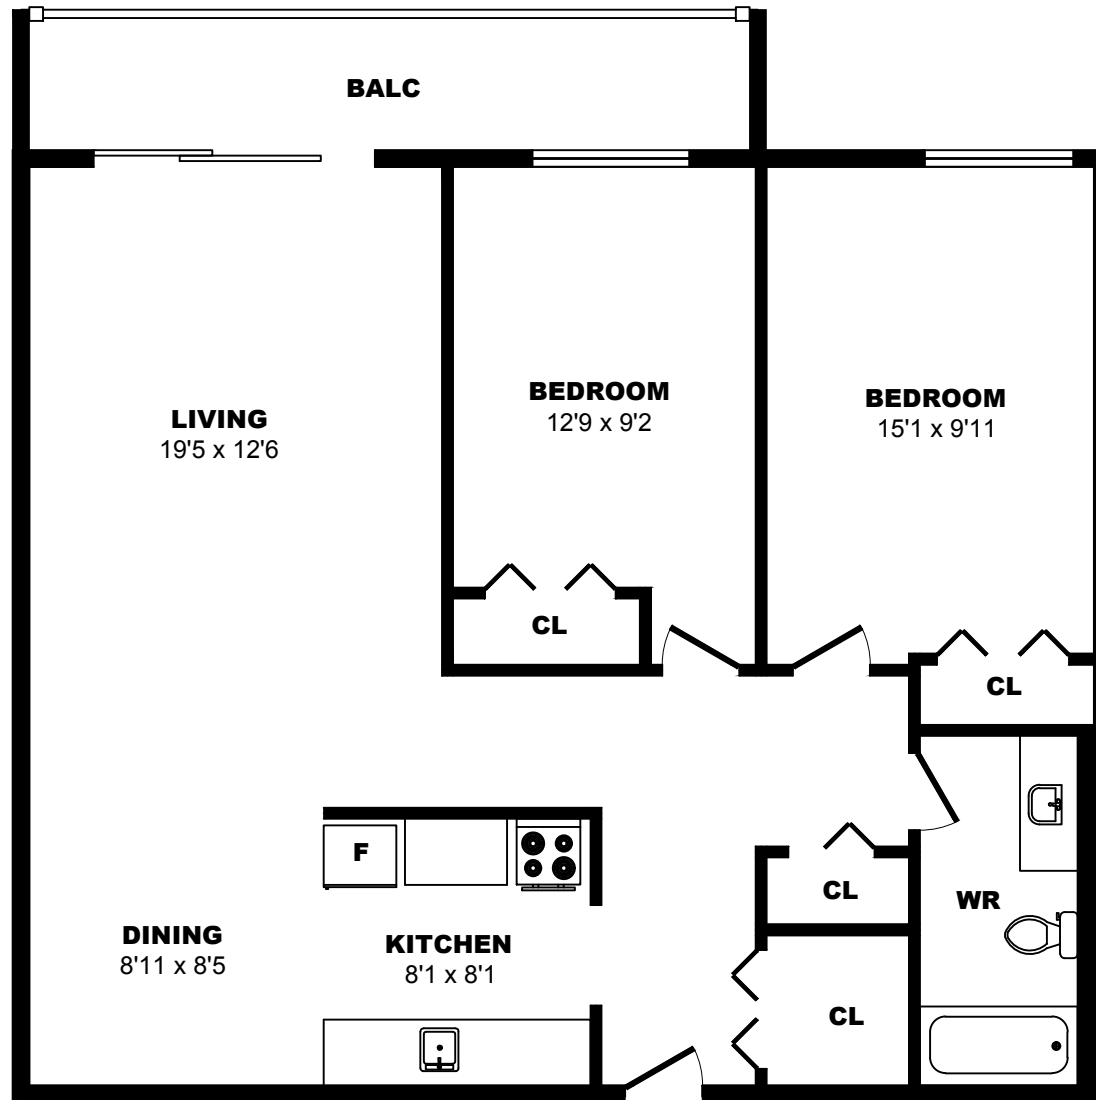

## 3501 Savannah Ave, Saanich - 2 Bdrm A, 970sf

All dimensions are approximate. Sizes and specifications are subject to change without notice E. & O. E.  
 All illustrations are artist's concept. Actual usable floor space may vary slightly from stated floor area.

## 3501 Savannah Ave, Saanich - 2 Bdrm B, 1010sf

All dimensions are approximate. Sizes and specifications are subject to change without notice E. & O. E.  
 All illustrations are artist's concept. Actual usable floor space may vary slightly from stated floor area.

## 3501 Savannah Ave, Saanich - 2 Bdrm C, 960sf

All dimensions are approximate. Sizes and specifications are subject to change without notice E. & O. E.  
All illustrations are artist's concept. Actual usable floor space may vary slightly from stated floor area.

## 3501 Savannah Ave, Saanich - 2 Bdrm D, 1030sf

All dimensions are approximate. Sizes and specifications are subject to change without notice E. & O. E.  
 All illustrations are artist's concept. Actual usable floor space may vary slightly from stated floor area.