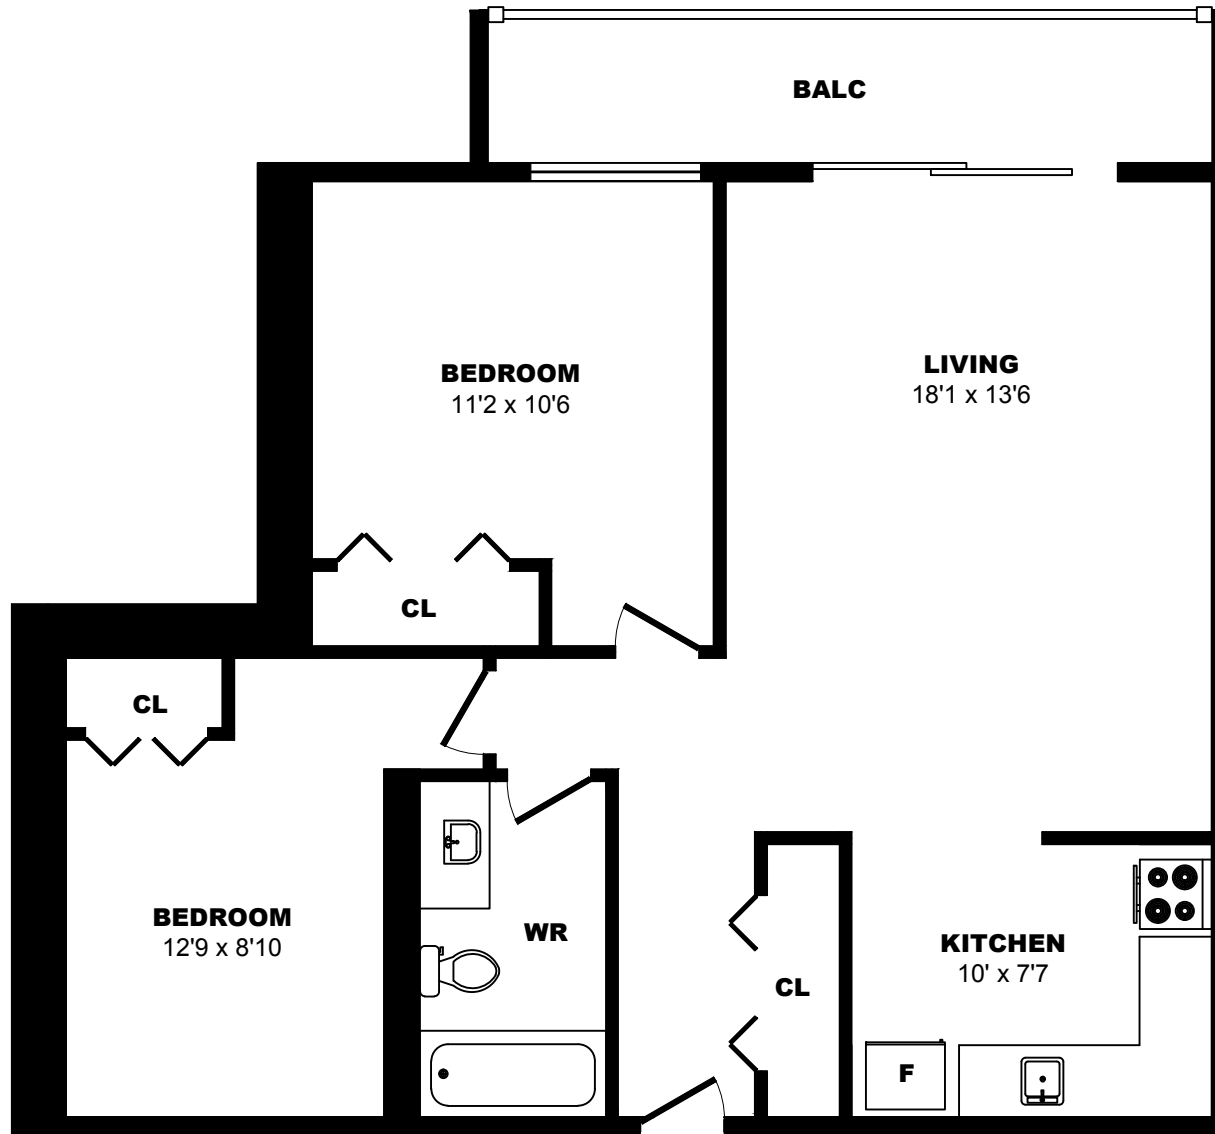

## 3501 Savannah Ave, Saanich - 2 Bdrm A, 970sf

All dimensions are approximate. Sizes and specifications are subject to change without notice E. & O. E.  
 All illustrations are artist's concept. Actual usable floor space may vary slightly from stated floor area.

## 3501 Savannah Ave, Saanich - 2 Bdrm B, 1010sf

All dimensions are approximate. Sizes and specifications are subject to change without notice E. & O. E.  
 All illustrations are artist's concept. Actual usable floor space may vary slightly from stated floor area.

## 3501 Savannah Ave, Saanich - 2 Bdrm C, 960sf

All dimensions are approximate. Sizes and specifications are subject to change without notice E. & O. E.  
All illustrations are artist's concept. Actual usable floor space may vary slightly from stated floor area.

## 3501 Savannah Ave, Saanich - 2 Bdrm D, 1030sf

All dimensions are approximate. Sizes and specifications are subject to change without notice E. & O. E.  
 All illustrations are artist's concept. Actual usable floor space may vary slightly from stated floor area.