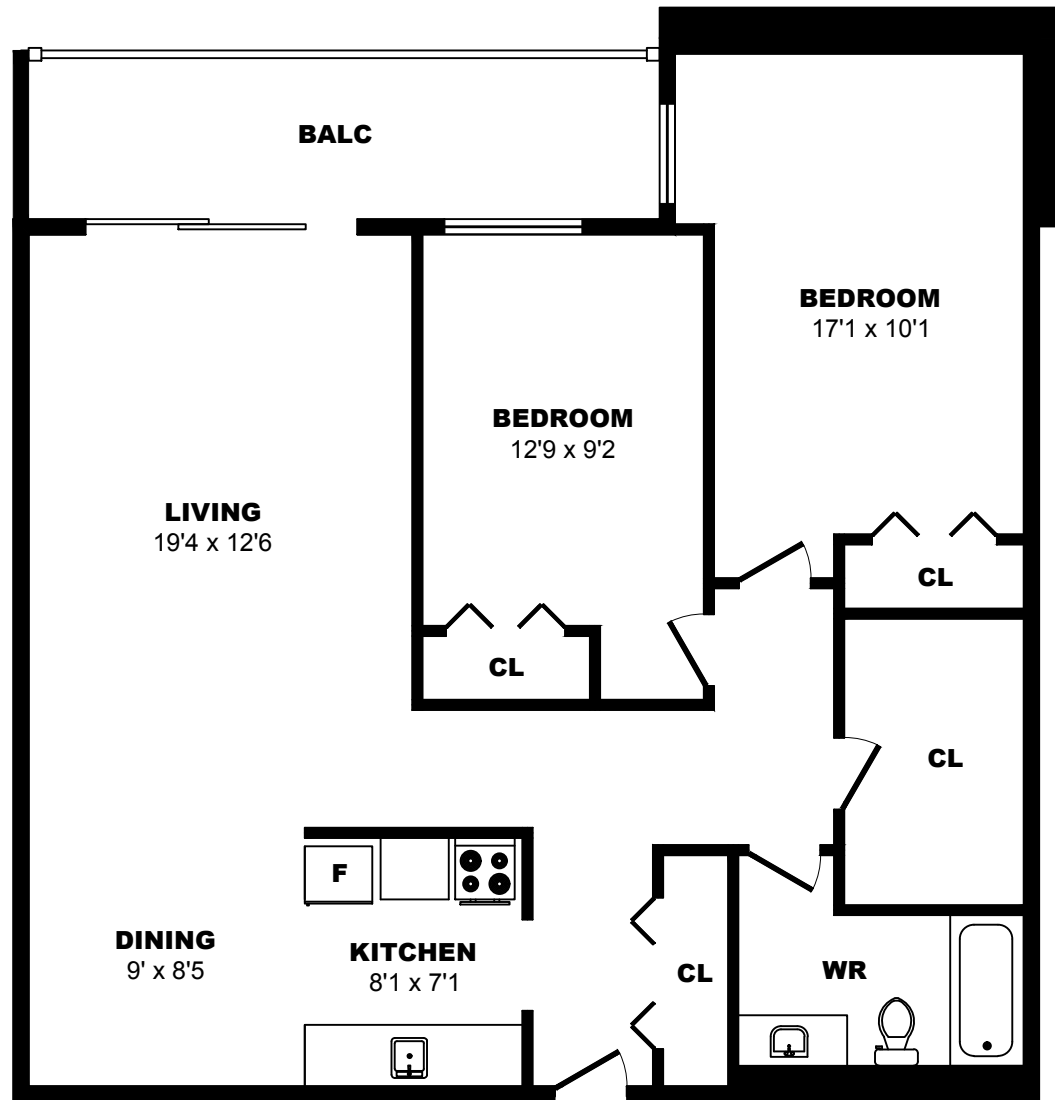

## 3501 Savannah Ave, Saanich - 2 Bdrm A, 970sf

All dimensions are approximate. Sizes and specifications are subject to change without notice E. & O. E.  
 All illustrations are artist's concept. Actual usable floor space may vary slightly from stated floor area.

## 3501 Savannah Ave, Saanich - 2 Bdrm B, 1010sf

All dimensions are approximate. Sizes and specifications are subject to change without notice E. & O. E.  
 All illustrations are artist's concept. Actual usable floor space may vary slightly from stated floor area.

## 3501 Savannah Ave, Saanich - 2 Bdrm C, 960sf

All dimensions are approximate. Sizes and specifications are subject to change without notice E. & O. E.  
All illustrations are artist's concept. Actual usable floor space may vary slightly from stated floor area.

## 3501 Savannah Ave, Saanich - 2 Bdrm D, 1030sf

All dimensions are approximate. Sizes and specifications are subject to change without notice E. & O. E.  
 All illustrations are artist's concept. Actual usable floor space may vary slightly from stated floor area.