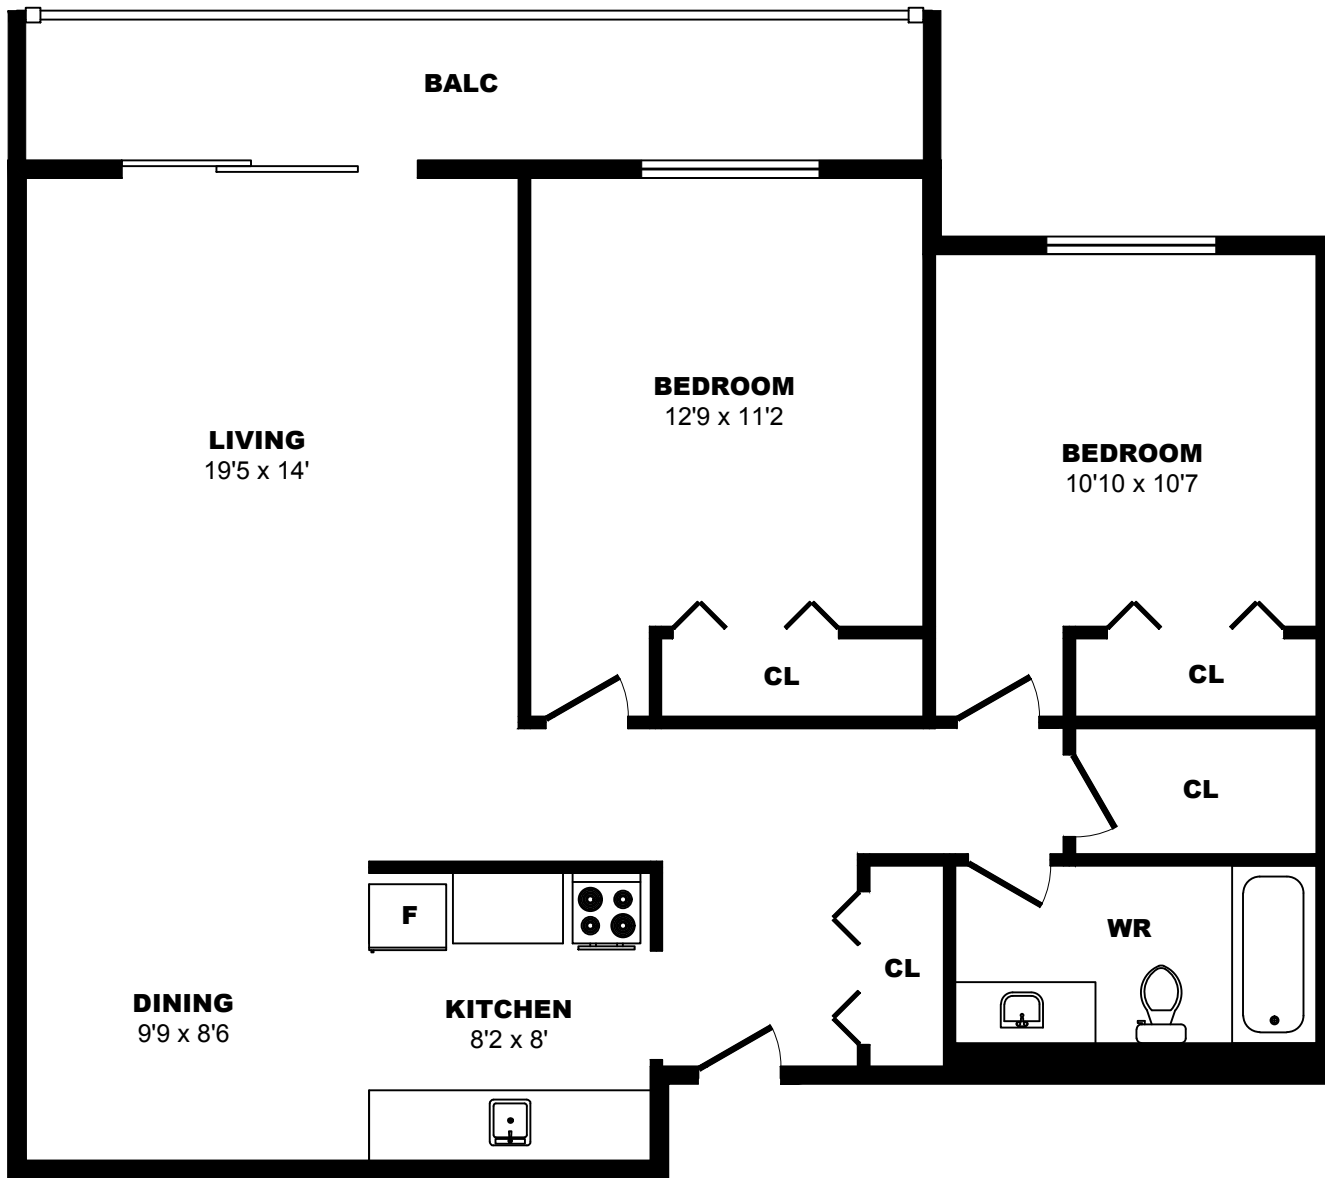

## 3501 Savannah Ave, Saanich - 2 Bdrm A, 970sf

All dimensions are approximate. Sizes and specifications are subject to change without notice E. & O. E.  
 All illustrations are artist's concept. Actual usable floor space may vary slightly from stated floor area.

## 3501 Savannah Ave, Saanich - 2 Bdrm B, 1010sf

All dimensions are approximate. Sizes and specifications are subject to change without notice E. & O. E.  
 All illustrations are artist's concept. Actual usable floor space may vary slightly from stated floor area.

## 3501 Savannah Ave, Saanich - 2 Bdrm C, 960sf

All dimensions are approximate. Sizes and specifications are subject to change without notice E. & O. E.  
All illustrations are artist's concept. Actual usable floor space may vary slightly from stated floor area.

## 3501 Savannah Ave, Saanich - 2 Bdrm D, 1030sf

All dimensions are approximate. Sizes and specifications are subject to change without notice E. & O. E.  
 All illustrations are artist's concept. Actual usable floor space may vary slightly from stated floor area.