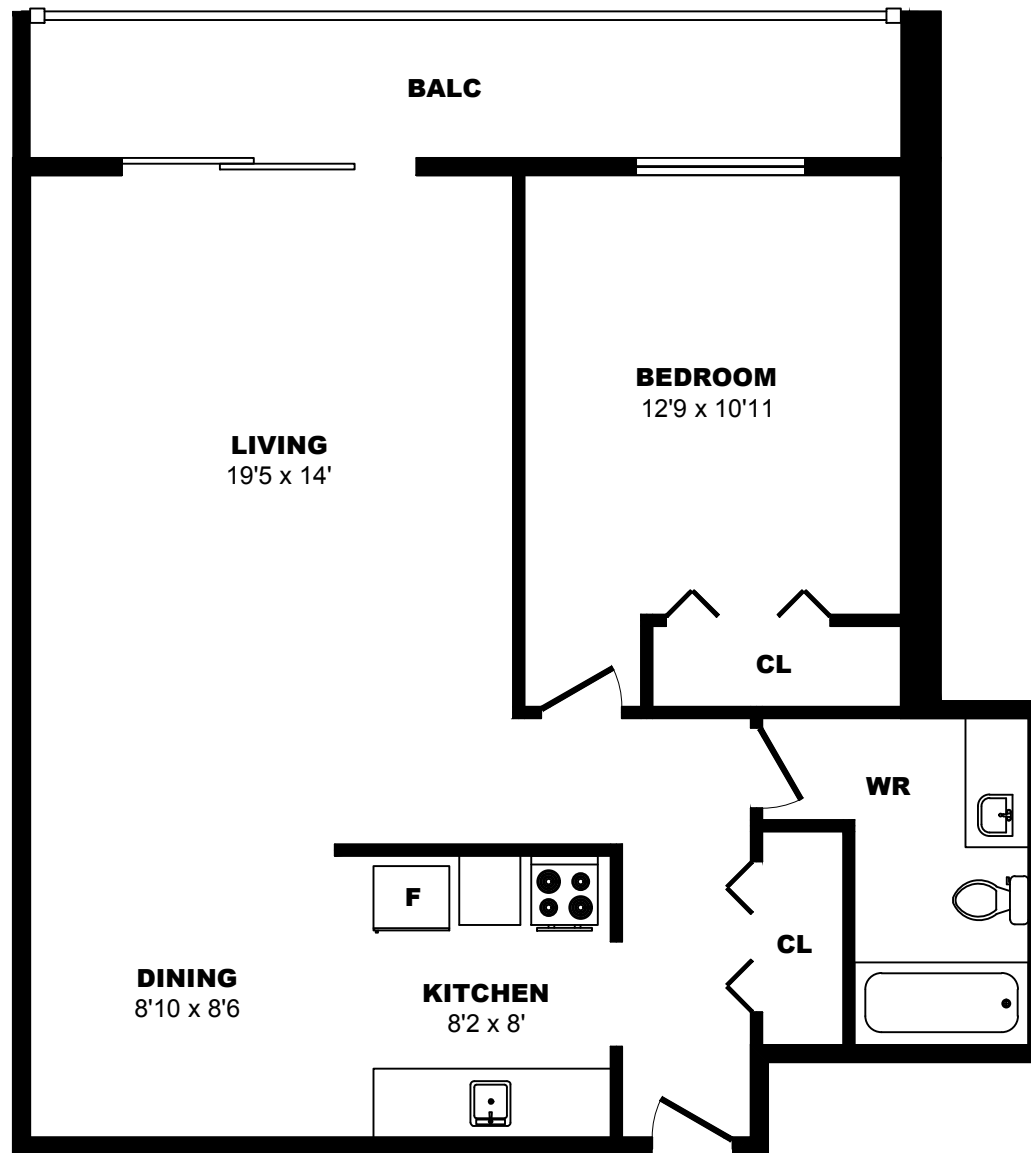

## 3501 Savannah Ave, Saanich - 1 Bdrm A, 660sf

All dimensions are approximate. Sizes and specifications are subject to change without notice E. & O. E.  
All illustrations are artist's concept. Actual usable floor space may vary slightly from stated floor area.

## 3501 Savannah Ave, Saanich - 1 Bdrm B, 780sf

All dimensions are approximate. Sizes and specifications are subject to change without notice E. & O. E.  
All illustrations are artist's concept. Actual usable floor space may vary slightly from stated floor area.