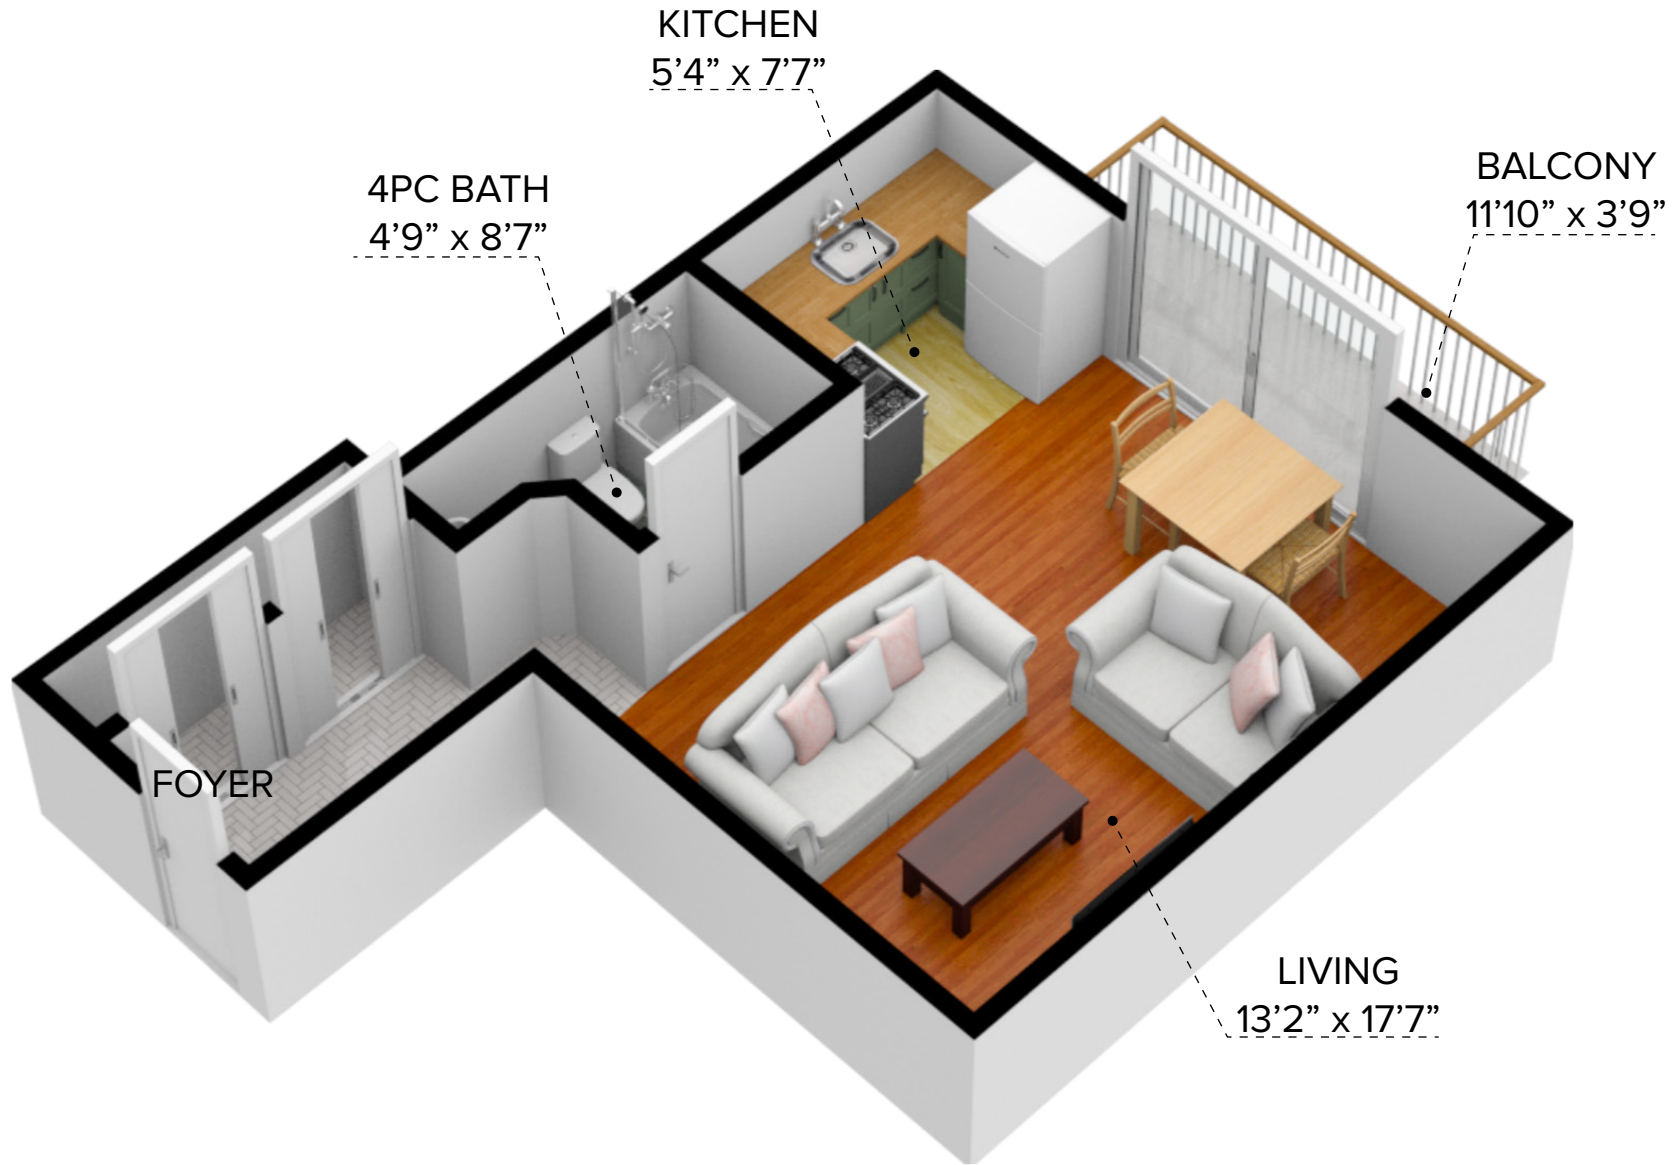

# Vista Terrace

7465 13th Avenue, New Westminster

All dimensions are approximate and no responsibility is taken for any error, omission or misstatement. Size and specifications are subject to change without notice. This plan is for illustrative purposes only and should be used as such.

CANADIAN APARTMENT  
PROPERTIES • REIT

**10465-BA - Bachelor (432 sq.ft.)**