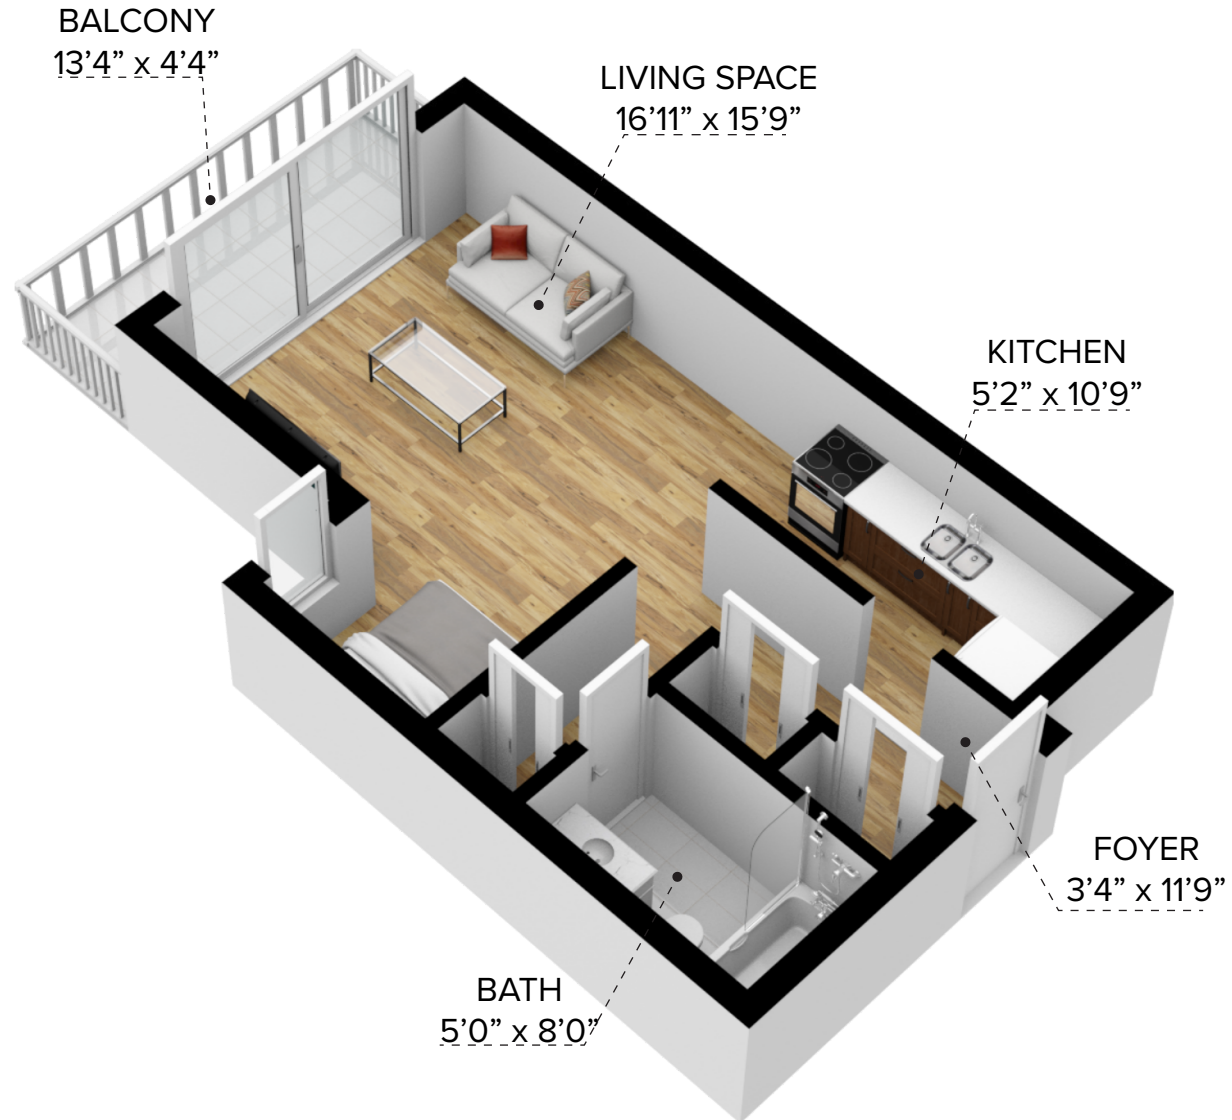

Grosvenor Square Apartments

10463 - 150 Street, Surrey, BC

All dimensions are approximate and no responsibility is taken for any error, omission or misstatement. Size and specifications are subject to change without notice. This plan is for illustrative purposes only and should be used as such.

CANADIAN APARTMENT
PROPERTIES • REIT

10425-463-B-A1 - Bachelor (549 sq.ft.)