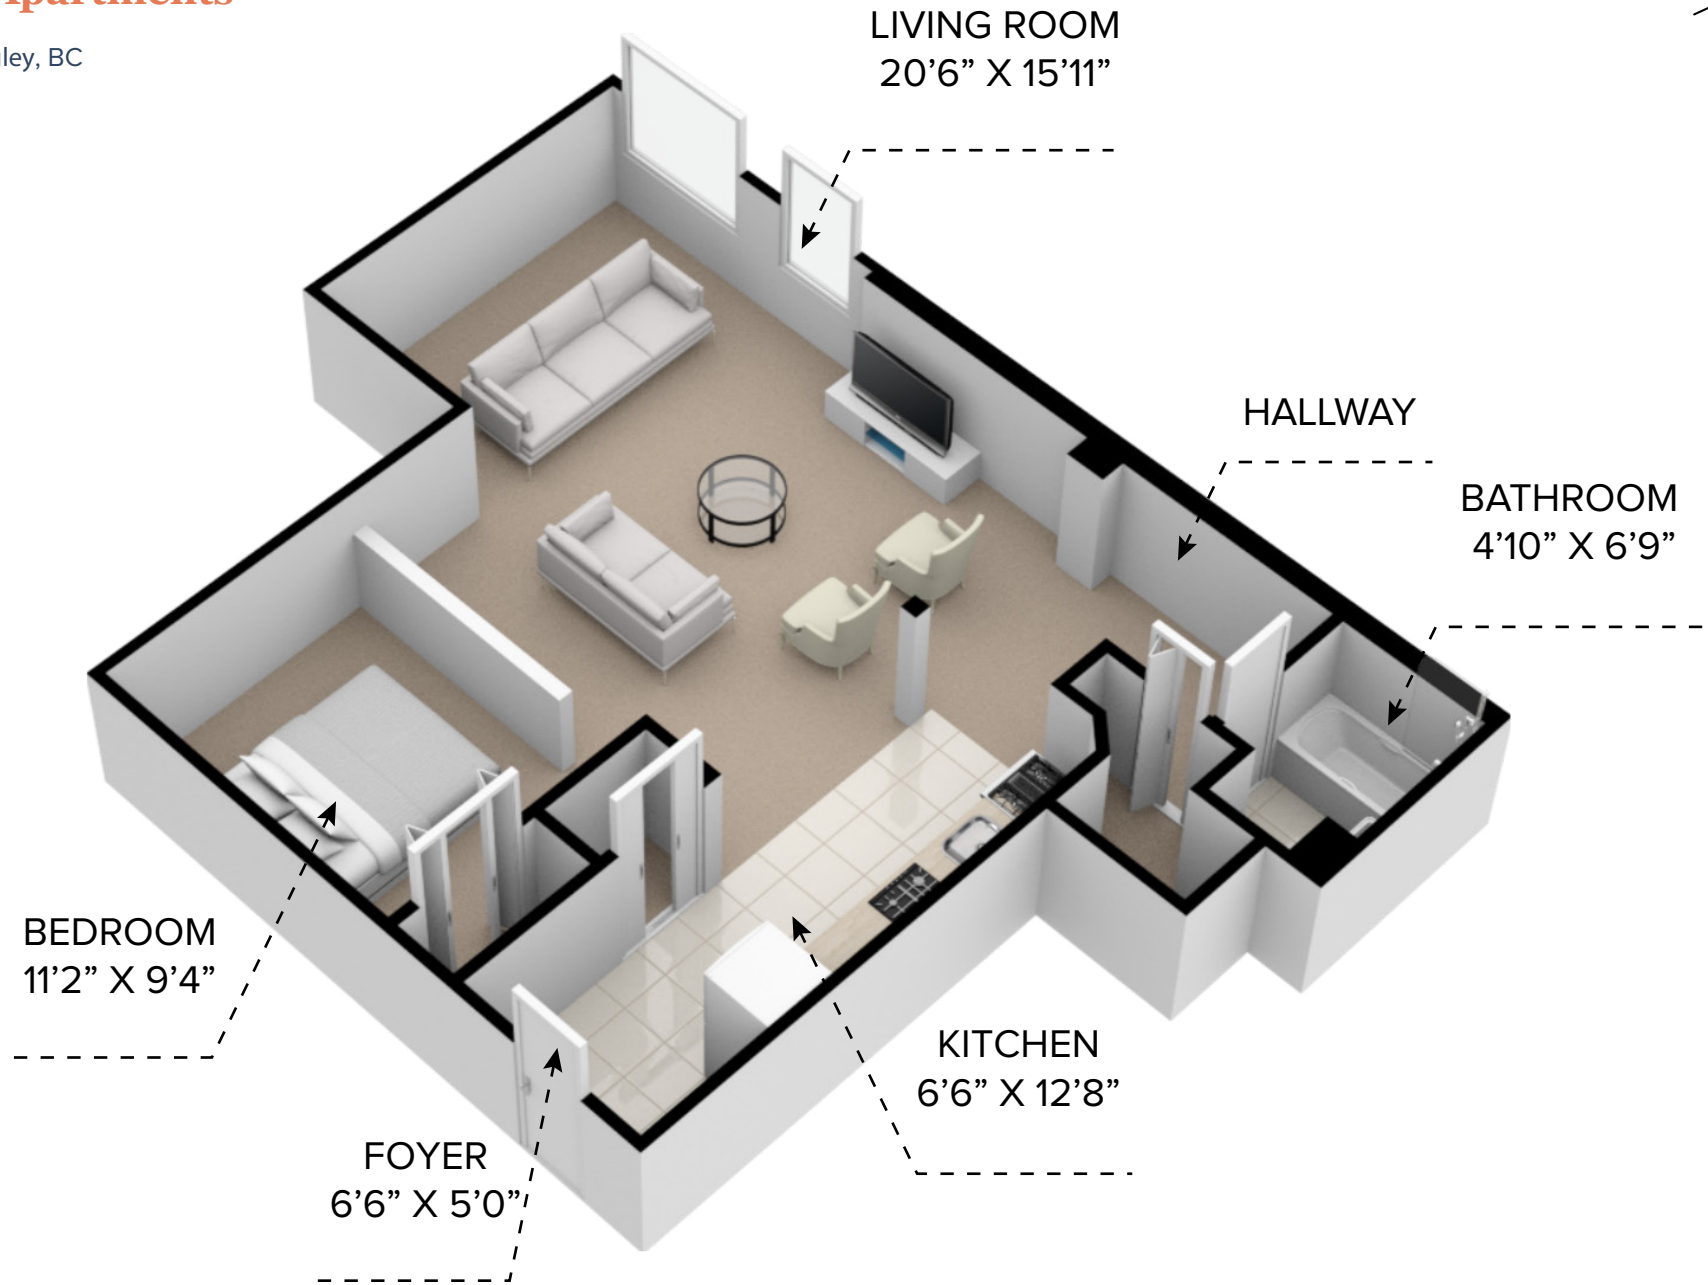

Berry Road Apartments

5411 - 208 Street, Langley, BC

All dimensions are approximate and no responsibility is taken for any error, omission or misstatement. Size and specifications are subject to change without notice. This plan is for illustrative purposes only and should be used as such.

CANADIAN APARTMENT
PROPERTIES • REIT

10411-1A - 1 Bedroom (700 sq.ft.)

Berry Road Apartments

5411 - 208 Street, Langley, BC

All dimensions are approximate and no responsibility is taken for any error, omission or misstatement. Size and specifications are subject to change without notice. This plan is for illustrative purposes only and should be used as such.

CANADIAN APARTMENT
PROPERTIES • REIT

10411-1B - 1 Bedroom (505 sq.ft.)