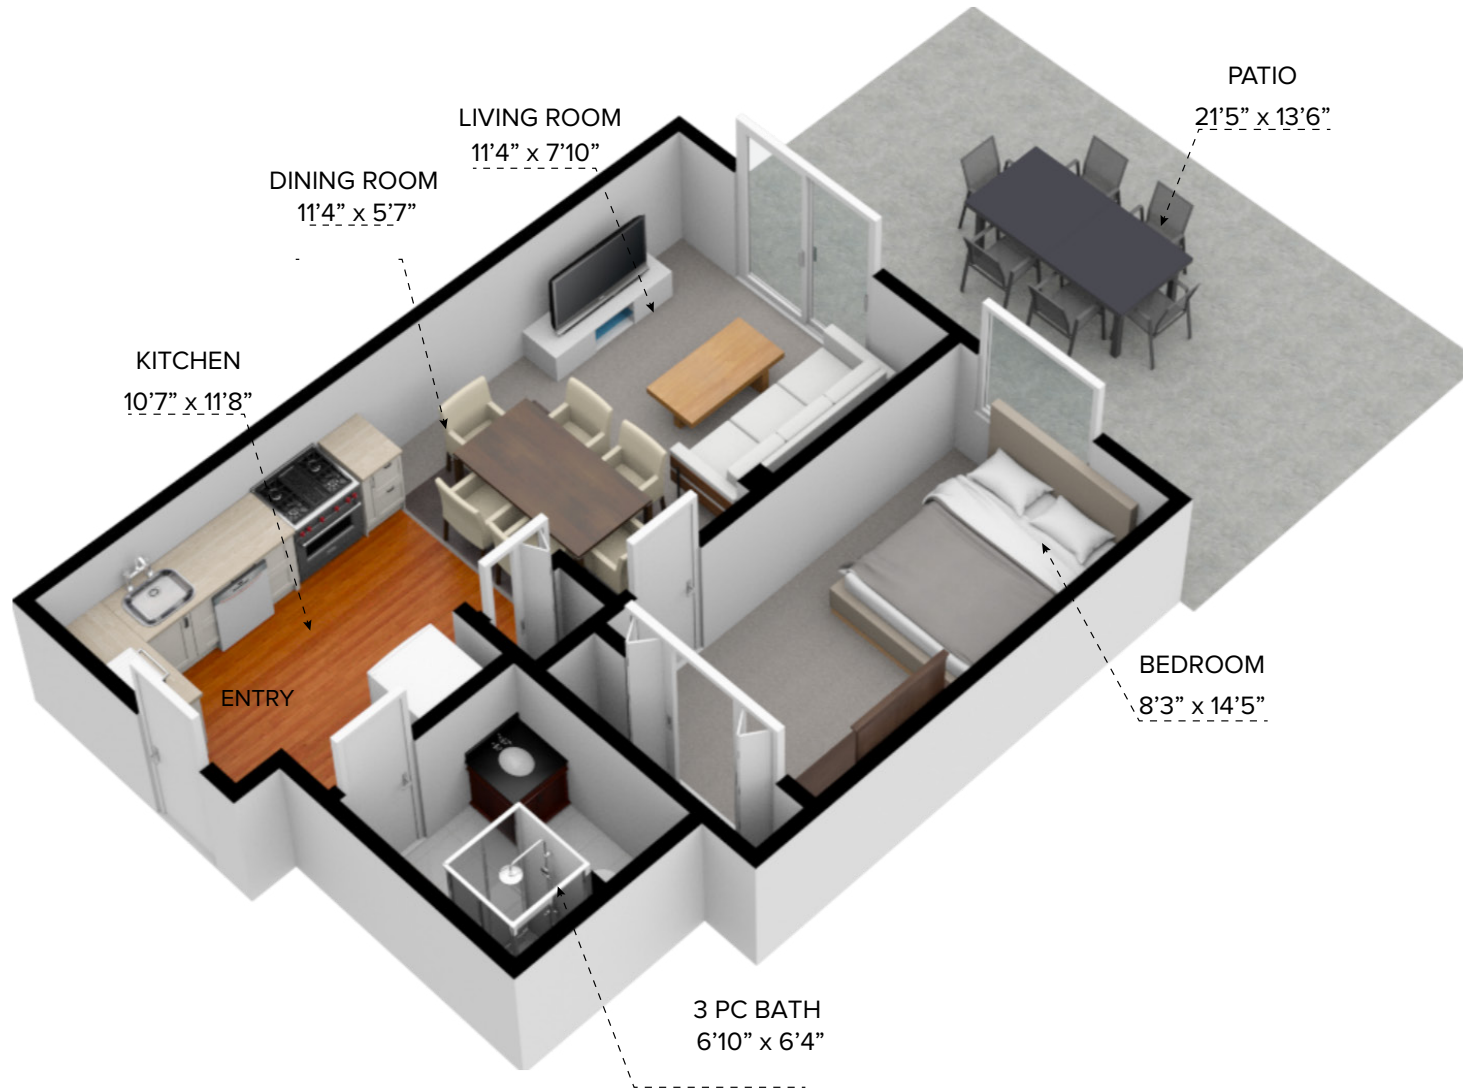

Berry Road Apartments

5411 - 208 Street, Langley, BC

All dimensions are approximate and no responsibility is taken for any error, omission or misstatement. Size and specifications are subject to change without notice. This plan is for illustrative purposes only and should be used as such.

CANADIAN APARTMENT
PROPERTIES • REIT

10411-1A - 1 Bedroom (700 sq.ft.)

Berry Road Apartments

5411 - 208 Street, Langley, BC

All dimensions are approximate and no responsibility is taken for any error, omission or misstatement. Size and specifications are subject to change without notice. This plan is for illustrative purposes only and should be used as such.

CANADIAN APARTMENT
PROPERTIES • REIT

10411-1B - 1 Bedroom (505 sq.ft.)