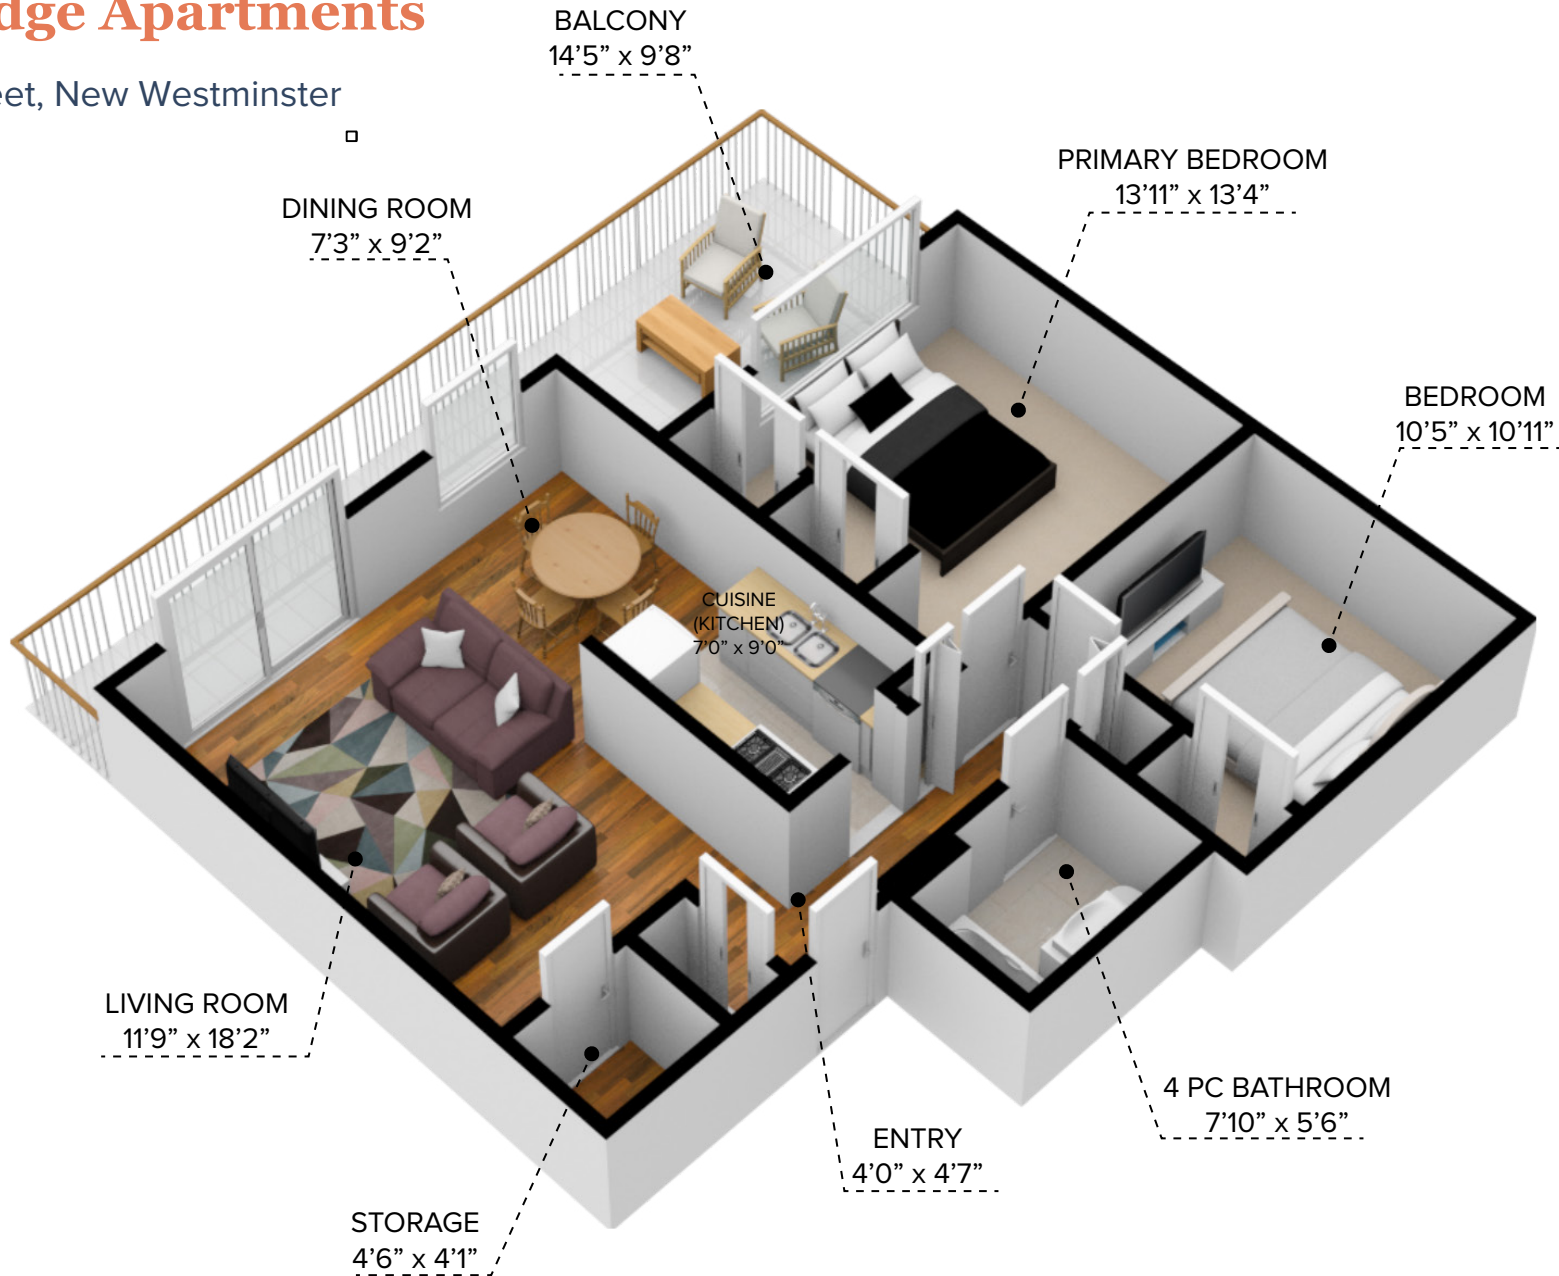

Royal Ridge Apartments

315 Agnes Street, New Westminster

CAPREIT

D2-C - 2 Bedroom (904 sq.ft.)

All dimensions are approximate and no responsibility is taken for any error, omission or misstatement. Size and specifications are subject to change without notice. This plan is for illustrative purposes only and should be used as such.

Royal Ridge Apartments

315 Agnes Street, New Westminster

D1-A - 2 Bedroom (570 sq.ft.)

CAPREIT

All dimensions are approximate and no responsibility is taken for any error, omission or misstatement. Size and specifications are subject to change without notice. This plan is for illustrative purposes only and should be used as such