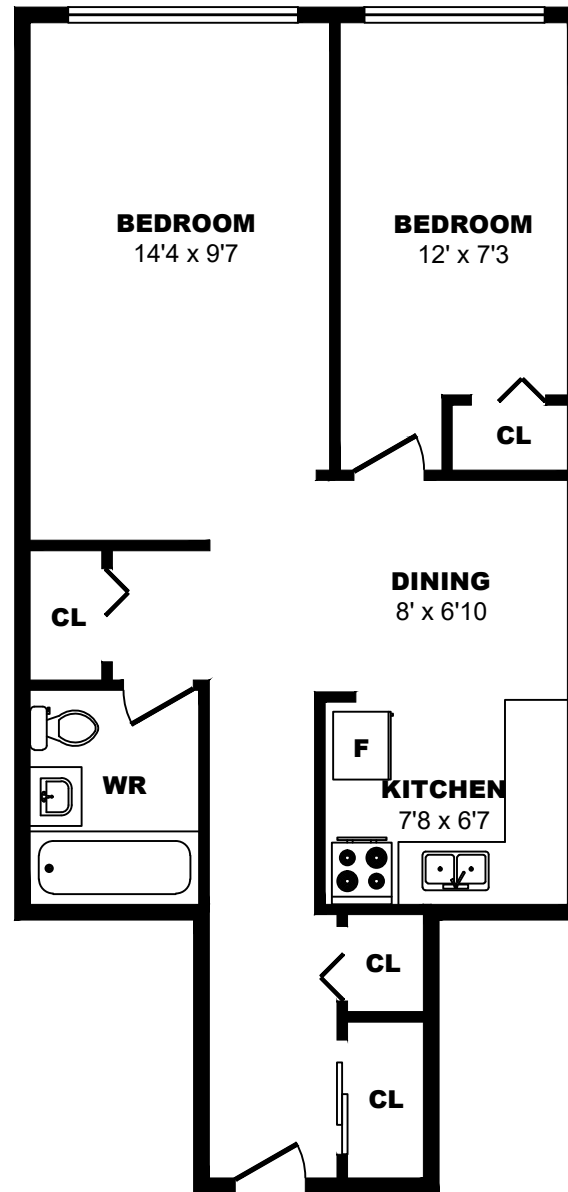

Royal Ridge Apartments

315 Agnes Street, New Westminster

CAPREIT

D2-C - 2 Bedroom (904 sq.ft.)

All dimensions are approximate and no responsibility is taken for any error, omission or misstatement. Size and specifications are subject to change without notice. This plan is for illustrative purposes only and should be used as such.

Royal Ridge Apartments

315 Agnes Street, New Westminster

D1-A - 2 Bedroom (570 sq.ft.)

CAPREIT

All dimensions are approximate and no responsibility is taken for any error, omission or misstatement. Size and specifications are subject to change without notice. This plan is for illustrative purposes only and should be used as such