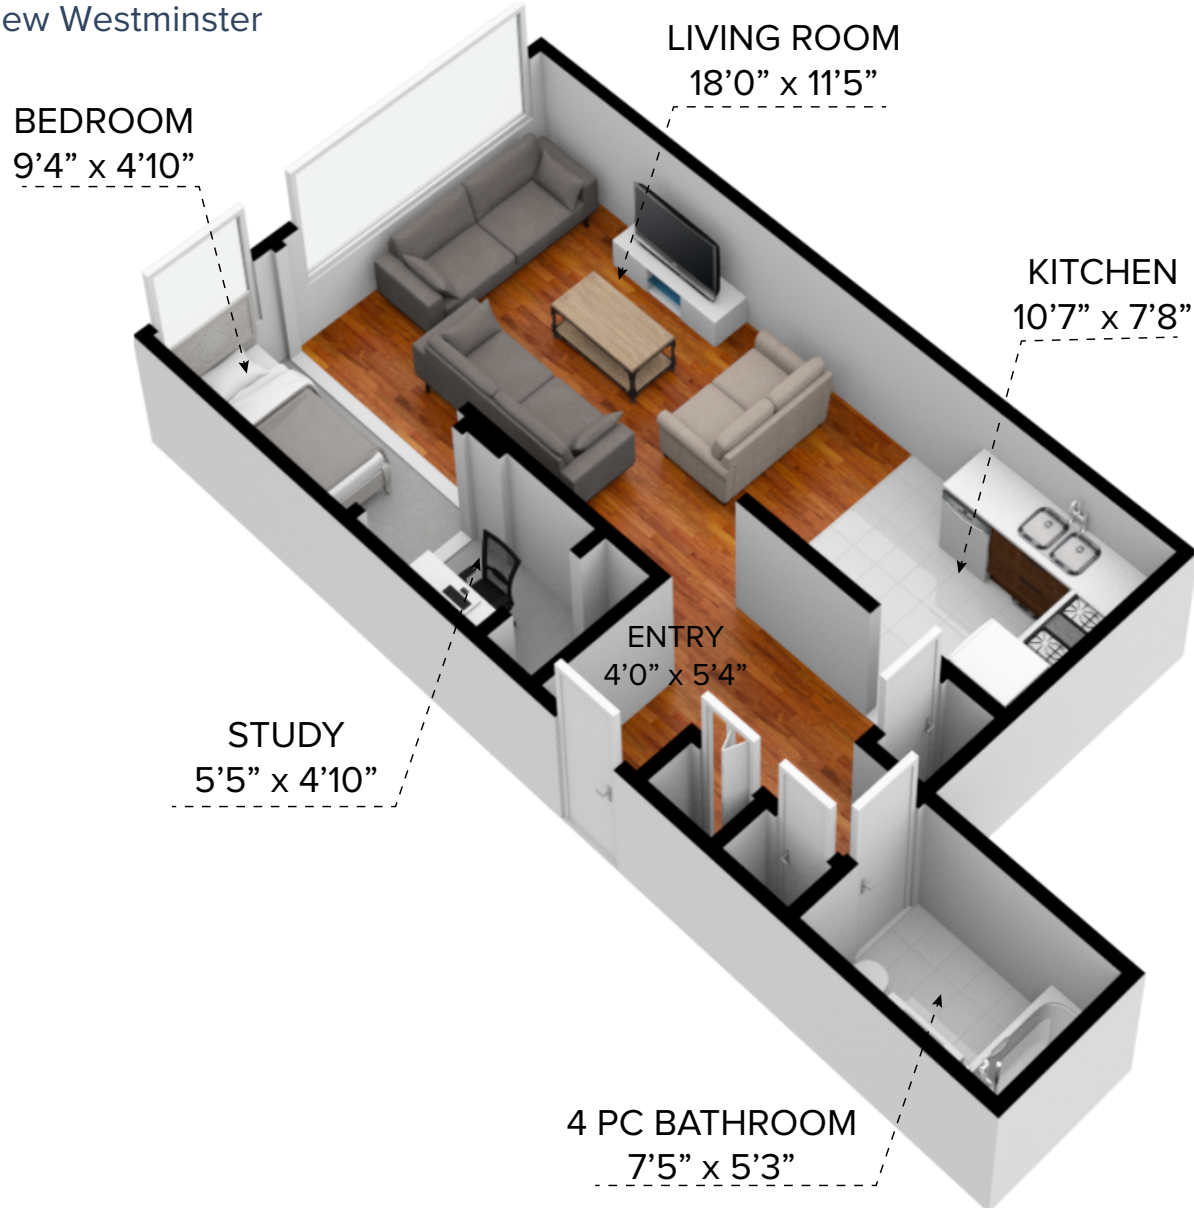

Royal Ridge Apartments

315 Agnes Street, New Westminster

CAPREIT

A1 - Bachelor (579 sq.ft.)

All dimensions are approximate and no responsibility is taken for any error, omission or misstatement. Size and specifications are subject to change without notice. This plan is for illustrative purposes only and should be used as such.