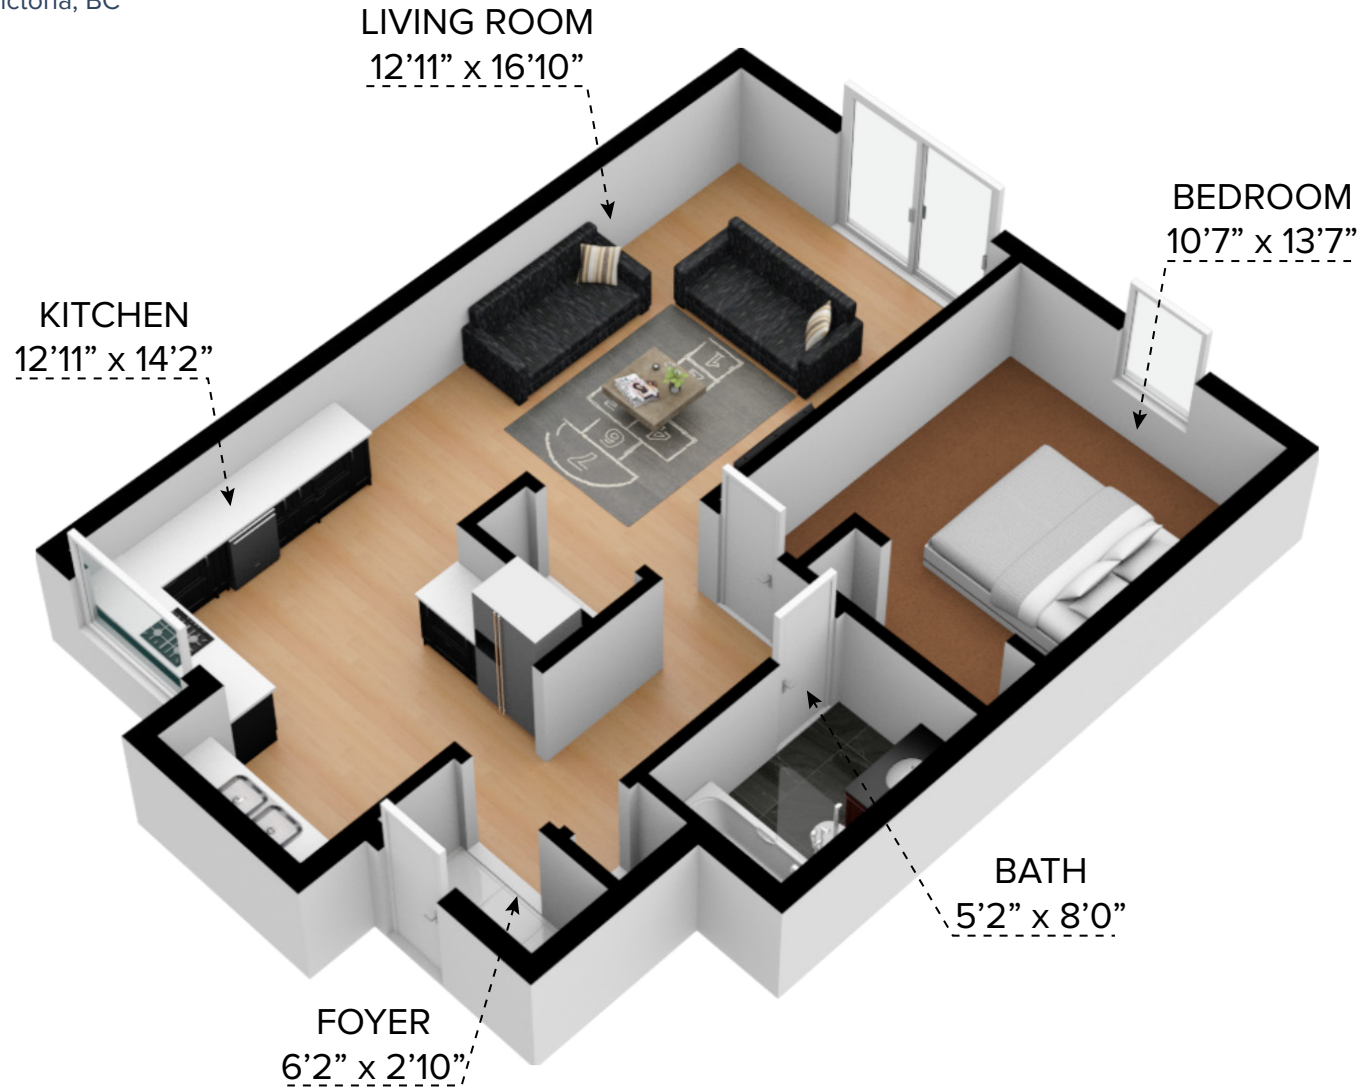

Sansar Apartments

1140 Hillside Avenue, Victoria, BC

All dimensions are approximate and no responsibility is taken for any error, omission or misstatement. Size and specifications are subject to change without notice. This plan is for illustrative purposes only and should be used as such.

CANADIAN APARTMENT
PROPERTIES • REIT

10140-1A - 1 Bedroom (580 sq.ft.)

Sansar Apartments

1140 Hillside Avenue, Victoria, BC

10140-1B - 1 Bedroom (664 sq.ft.)

All dimensions are approximate and no responsibility is taken for any error, omission or misstatement. Size and specifications are subject to change without notice. This plan is for illustrative purposes only and should be used as such.