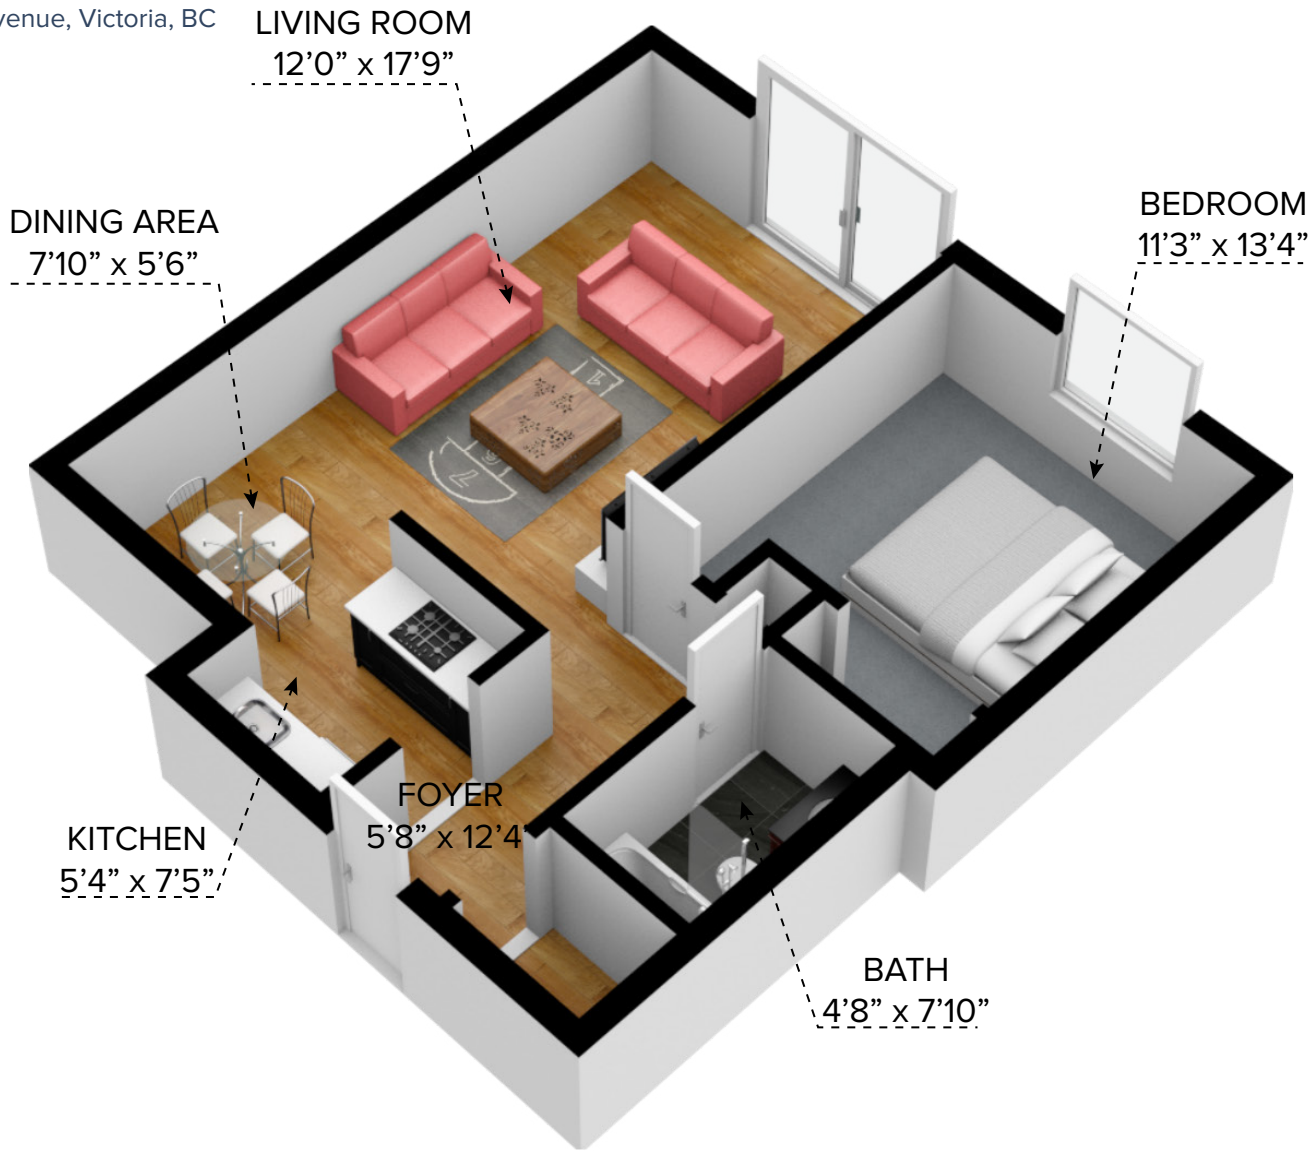

Sansar Apartments

1140 Hillside Avenue, Victoria, BC

All dimensions are approximate and no responsibility is taken for any error, omission or misstatement. Size and specifications are subject to change without notice. This plan is for illustrative purposes only and should be used as such.

CANADIAN APARTMENT
PROPERTIES • REIT

10140-1A - 1 Bedroom (580 sq.ft.)

Sansar Apartments

1140 Hillside Avenue, Victoria, BC

10140-1B - 1 Bedroom (664 sq.ft.)

All dimensions are approximate and no responsibility is taken for any error, omission or misstatement. Size and specifications are subject to change without notice. This plan is for illustrative purposes only and should be used as such.