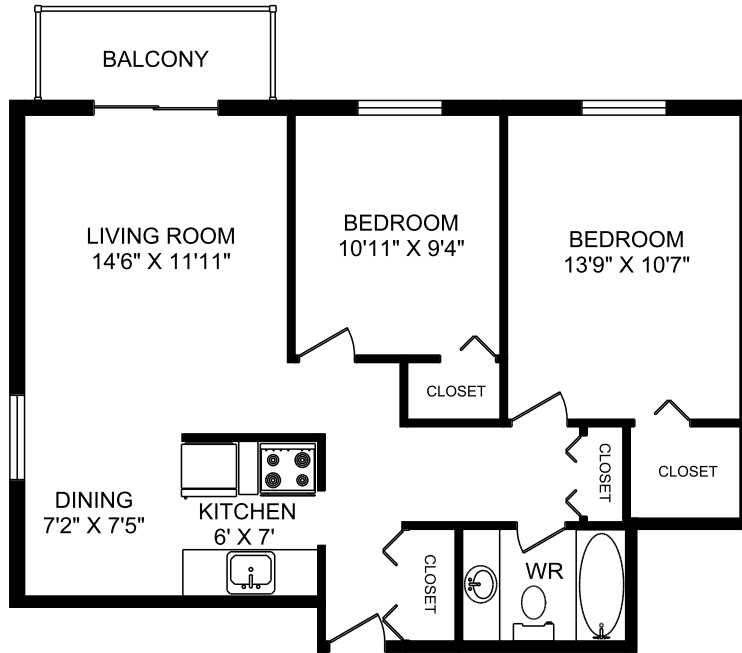

**1110 QUEENS AVENUE  
VICTORIA, BRITISH COLUMBIA**

**TWO BEDROOM UNIT 202  
774 SQUARE FEET**

E&O.E.

**1110 QUEENS AVENUE  
VICTORIA, BRITISH COLUMBIA**

**TWO BEDROOM UNIT 302  
774 SQUARE FEET**

E&O.E.