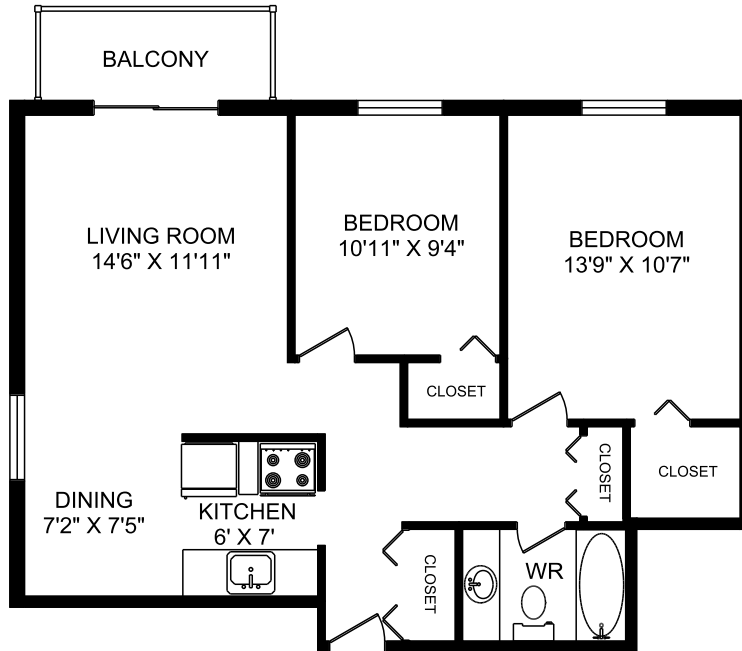

**1110 QUEENS AVENUE  
VICTORIA, BRITISH COLUMBIA**

**TWO BEDROOM UNIT 202  
774 SQUARE FEET**

E&O.E.

**1110 QUEENS AVENUE  
VICTORIA, BRITISH COLUMBIA**

**TWO BEDROOM UNIT 302  
774 SQUARE FEET**

E&O.E.