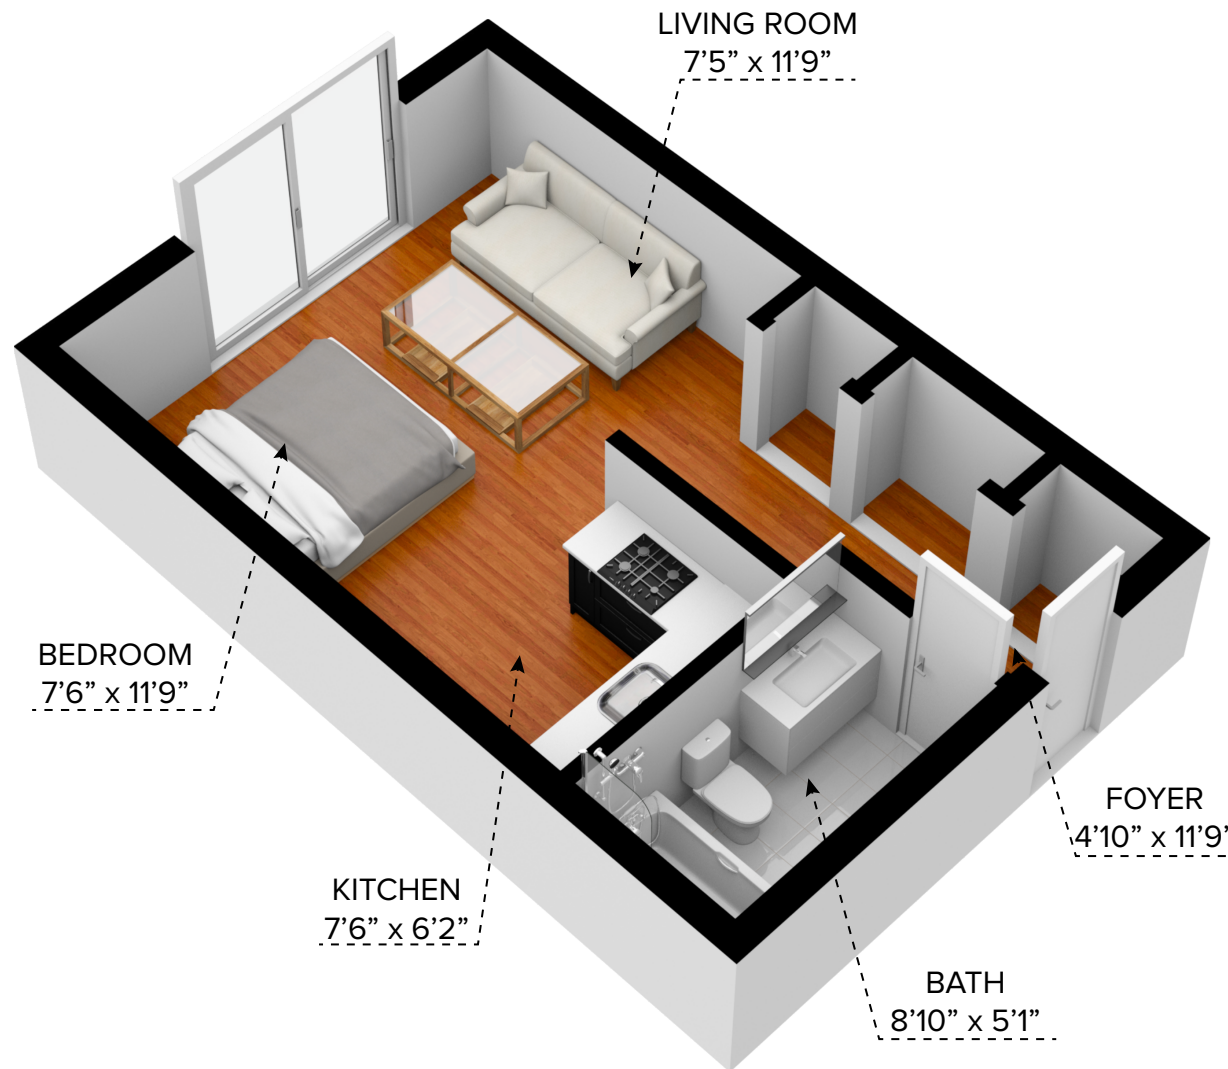

# Graham House Apartments

1110 Queens Avenue, Victoria, BC

All dimensions are approximate and no responsibility is taken for any error, omission or misstatement. Size and specifications are subject to change without notice. This plan is for illustrative purposes only and should be used as such.

CANADIAN APARTMENT  
PROPERTIES • REIT

**10110-BA - Bachelor (351 sq.ft.)**