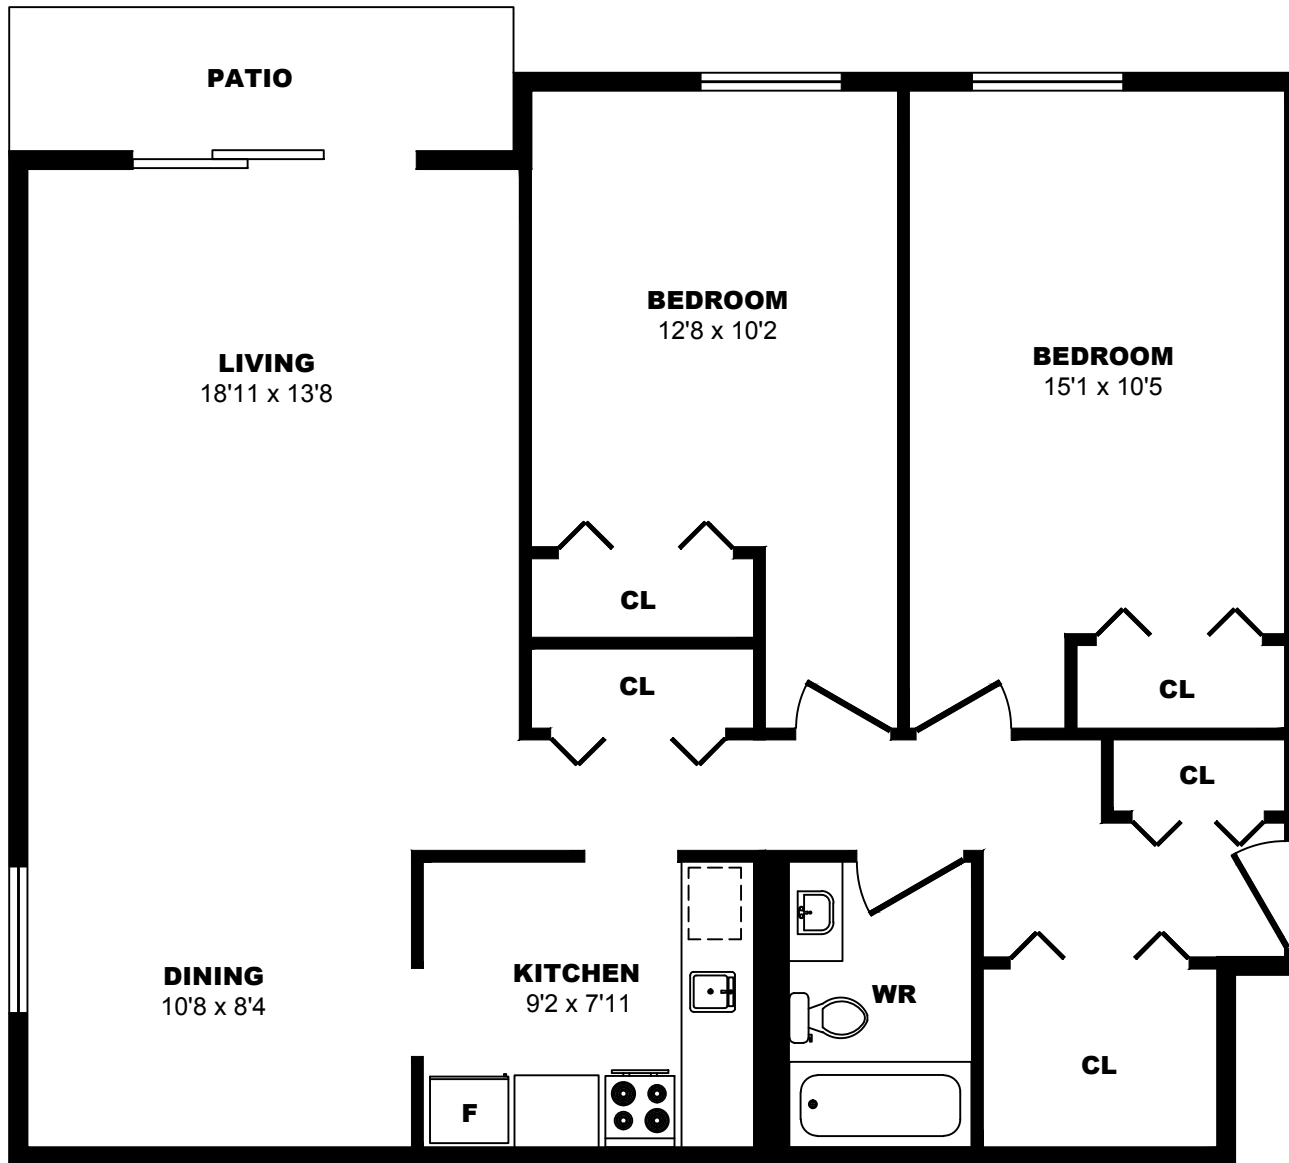

70 Dallas Road, Victoria - 2 Bdrm A, 1090sf

All dimensions are approximate. Sizes and specifications are subject to change without notice E. & O. E.
All illustrations are artist's concept. Actual usable floor space may vary slightly from stated floor area.

70 Dallas Road, Victoria - 2 Bdrm B, 1050sf

All dimensions are approximate. Sizes and specifications are subject to change without notice E. & O. E.
All illustrations are artist's concept. Actual usable floor space may vary slightly from stated floor area.

70 Dallas Road, Victoria - 2 Bdrm C, 1020sf

All dimensions are approximate. Sizes and specifications are subject to change without notice E. & O. E. All illustrations are artist's concept. Actual usable floor space may vary slightly from stated floor area.

74 Dallas Road, Victoria - 2 Bdrm A, 1060sf

All dimensions are approximate. Sizes and specifications are subject to change without notice E. & O. E. All illustrations are artist's concept. Actual usable floor space may vary slightly from stated floor area.