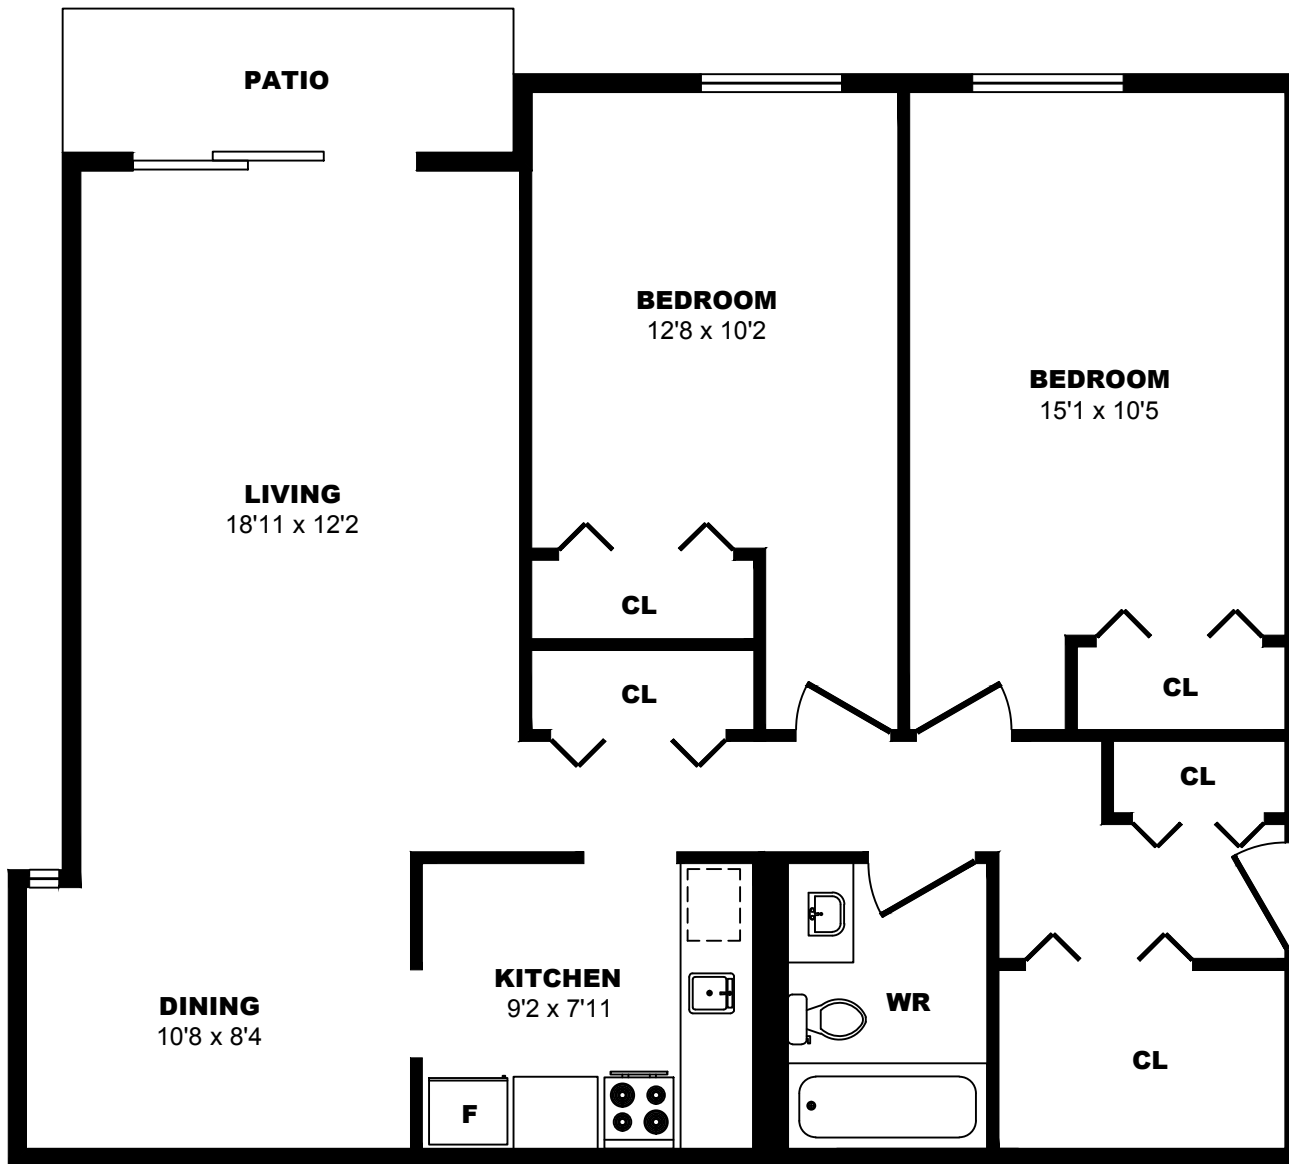

70 Dallas Road, Victoria - 2 Bdrm B, 1050sf

All dimensions are approximate. Sizes and specifications are subject to change without notice E. & O. E.
All illustrations are artist's concept. Actual usable floor space may vary slightly from stated floor area.

70 Dallas Road, Victoria - 2 Bdrm C, 1020sf

All dimensions are approximate. Sizes and specifications are subject to change without notice E. & O. E. All illustrations are artist's concept. Actual usable floor space may vary slightly from stated floor area.

74 Dallas Road, Victoria - 2 Bdrm A, 1060sf

All dimensions are approximate. Sizes and specifications are subject to change without notice E. & O. E. All illustrations are artist's concept. Actual usable floor space may vary slightly from stated floor area.

74 Dallas Road, Victoria - 2 Bdrm B, 1030sf

All dimensions are approximate. Sizes and specifications are subject to change without notice E. & O. E.
All illustrations are artist's concept. Actual usable floor space may vary slightly from stated floor area.