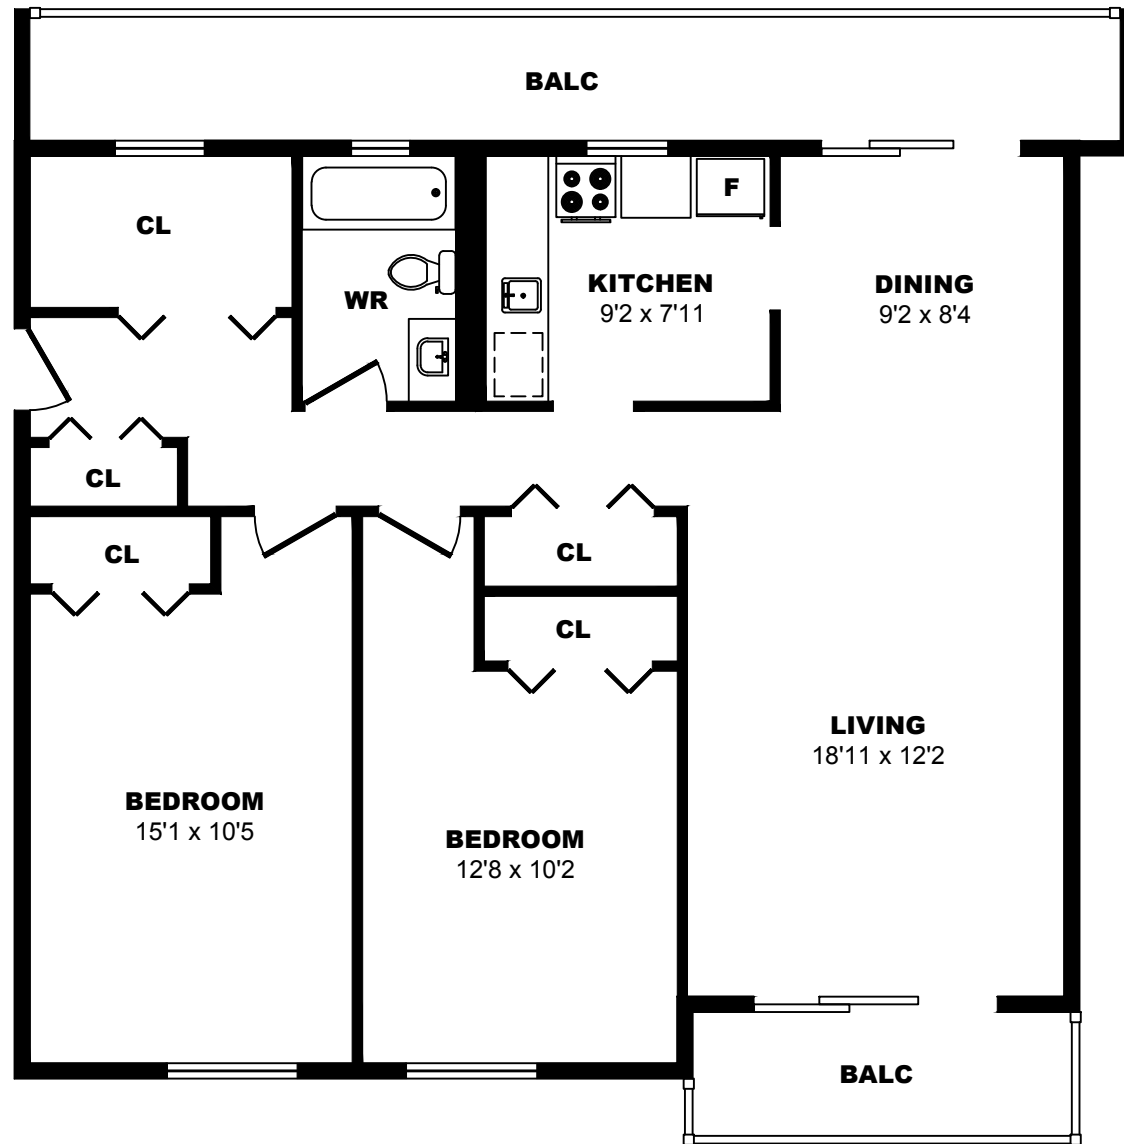

70 Dallas Road, Victoria - 2 Bdrm A, 1090sf

All dimensions are approximate. Sizes and specifications are subject to change without notice E. & O. E.
All illustrations are artist's concept. Actual usable floor space may vary slightly from stated floor area.

70 Dallas Road, Victoria - 2 Bdrm B, 1050sf

All dimensions are approximate. Sizes and specifications are subject to change without notice E. & O. E.
All illustrations are artist's concept. Actual usable floor space may vary slightly from stated floor area.

76 Dallas Road, Victoria - 2 Bdrm A, 1060sf

All dimensions are approximate. Sizes and specifications are subject to change without notice E. & O. E.
All illustrations are artist's concept. Actual usable floor space may vary slightly from stated floor area.

76 Dallas Road, Victoria - 2 Bdrm B, 1060sf

All dimensions are approximate. Sizes and specifications are subject to change without notice E. & O. E.
All illustrations are artist's concept. Actual usable floor space may vary slightly from stated floor area.