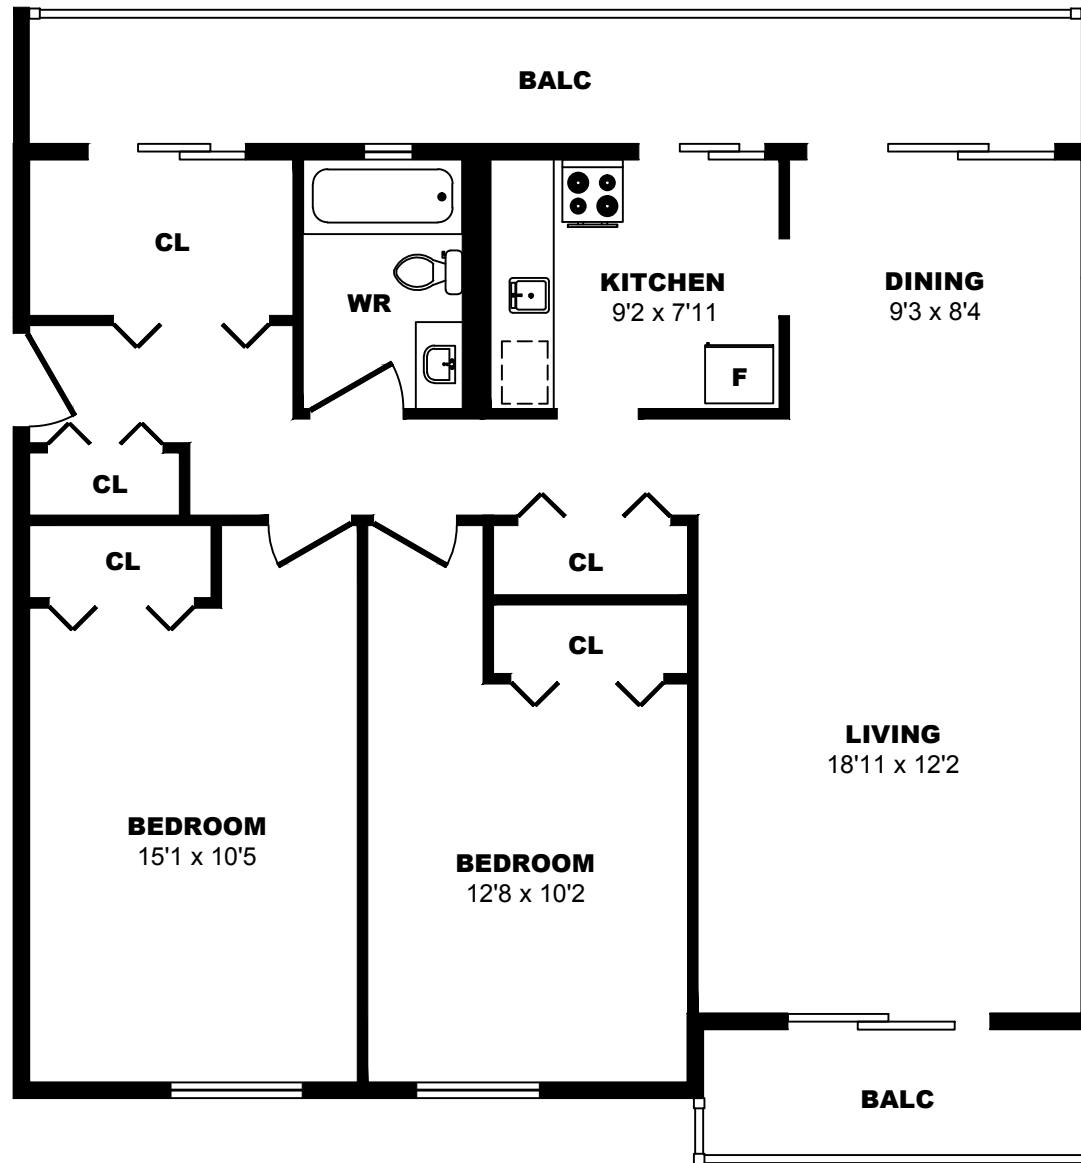

70 Dallas Road, Victoria - 2 Bdrm A, 1090sf

All dimensions are approximate. Sizes and specifications are subject to change without notice E. & O. E.
All illustrations are artist's concept. Actual usable floor space may vary slightly from stated floor area.

70 Dallas Road, Victoria - 2 Bdrm B, 1050sf

All dimensions are approximate. Sizes and specifications are subject to change without notice E. & O. E.
All illustrations are artist's concept. Actual usable floor space may vary slightly from stated floor area.

76 Dallas Road, Victoria - 2 Bdrm B, 1060sf

All dimensions are approximate. Sizes and specifications are subject to change without notice E. & O. E.
All illustrations are artist's concept. Actual usable floor space may vary slightly from stated floor area.

76 Dallas Road, Victoria - 2 Bdrm C, 1020sf

All dimensions are approximate. Sizes and specifications are subject to change without notice E. & O. E.
 All illustrations are artist's concept. Actual usable floor space may vary slightly from stated floor area.