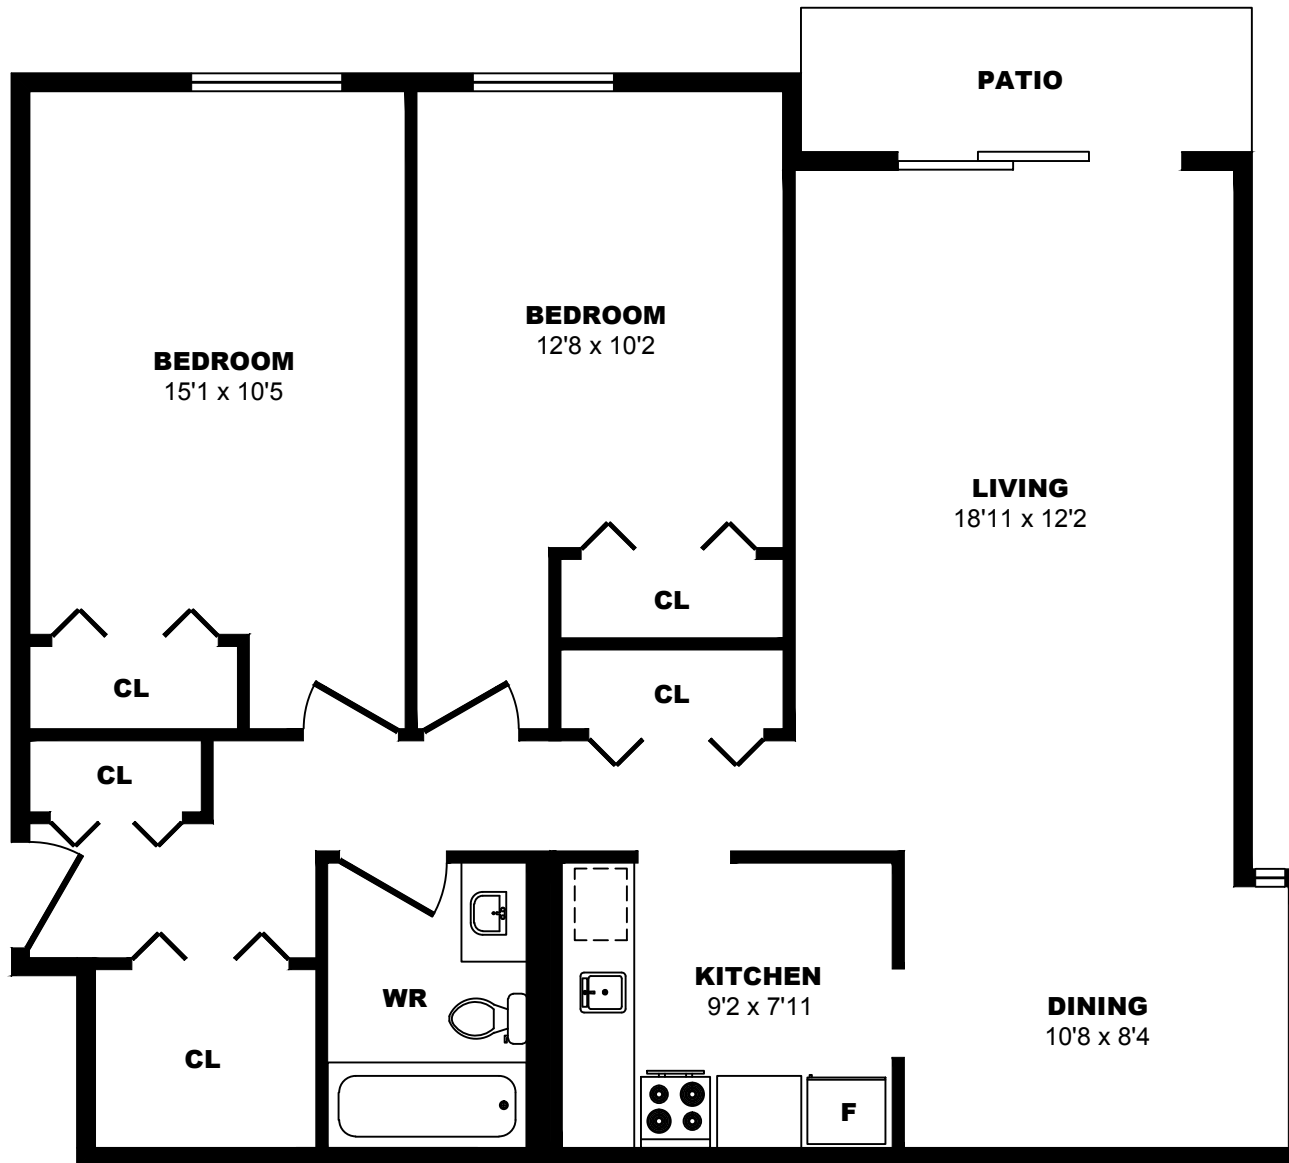

74 Dallas Road, Victoria - 2 Bdrm D, 1020sf

All dimensions are approximate. Sizes and specifications are subject to change without notice E. & O. E. All illustrations are artist's concept. Actual usable floor space may vary slightly from stated floor area.

74 Dallas Road, Victoria - 2 Bdrm E, 1010sf

All dimensions are approximate. Sizes and specifications are subject to change without notice E. & O. E. All illustrations are artist's concept. Actual usable floor space may vary slightly from stated floor area.

74 Dallas Road, Victoria - 2 Bdrm F, 1050sf

All dimensions are approximate. Sizes and specifications are subject to change without notice E. & O. E. All illustrations are artist's concept. Actual usable floor space may vary slightly from stated floor area.

76 Dallas Road, Victoria - 2 Bdrm F, 1030sf

All dimensions are approximate. Sizes and specifications are subject to change without notice E. & O. E.
 All illustrations are artist's concept. Actual usable floor space may vary slightly from stated floor area.