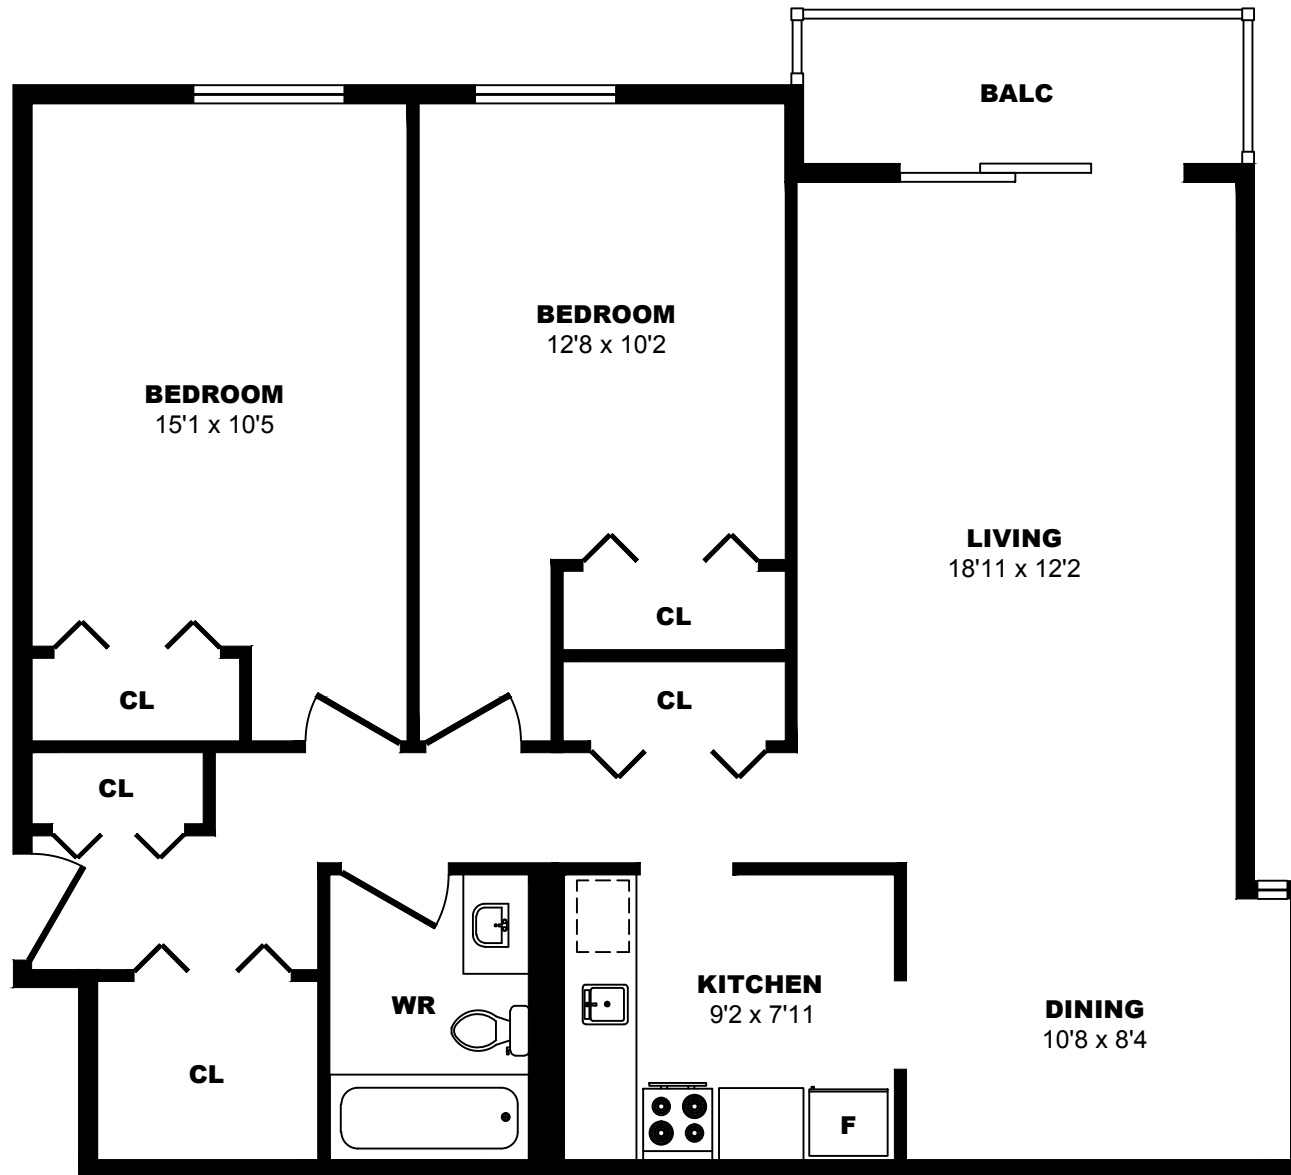

70 Dallas Road, Victoria - 2 Bdrm A, 1090sf

All dimensions are approximate. Sizes and specifications are subject to change without notice E. & O. E.
All illustrations are artist's concept. Actual usable floor space may vary slightly from stated floor area.

76 Dallas Road, Victoria - 2 Bdrm D, 1020sf

All dimensions are approximate. Sizes and specifications are subject to change without notice E. & O. E.
All illustrations are artist's concept. Actual usable floor space may vary slightly from stated floor area.

76 Dallas Road, Victoria - 2 Bdrm E, 1060sf

All dimensions are approximate. Sizes and specifications are subject to change without notice E. & O. E.
 All illustrations are artist's concept. Actual usable floor space may vary slightly from stated floor area.

76 Dallas Road, Victoria - 2 Bdrm F, 1030sf

All dimensions are approximate. Sizes and specifications are subject to change without notice E. & O. E.
 All illustrations are artist's concept. Actual usable floor space may vary slightly from stated floor area.