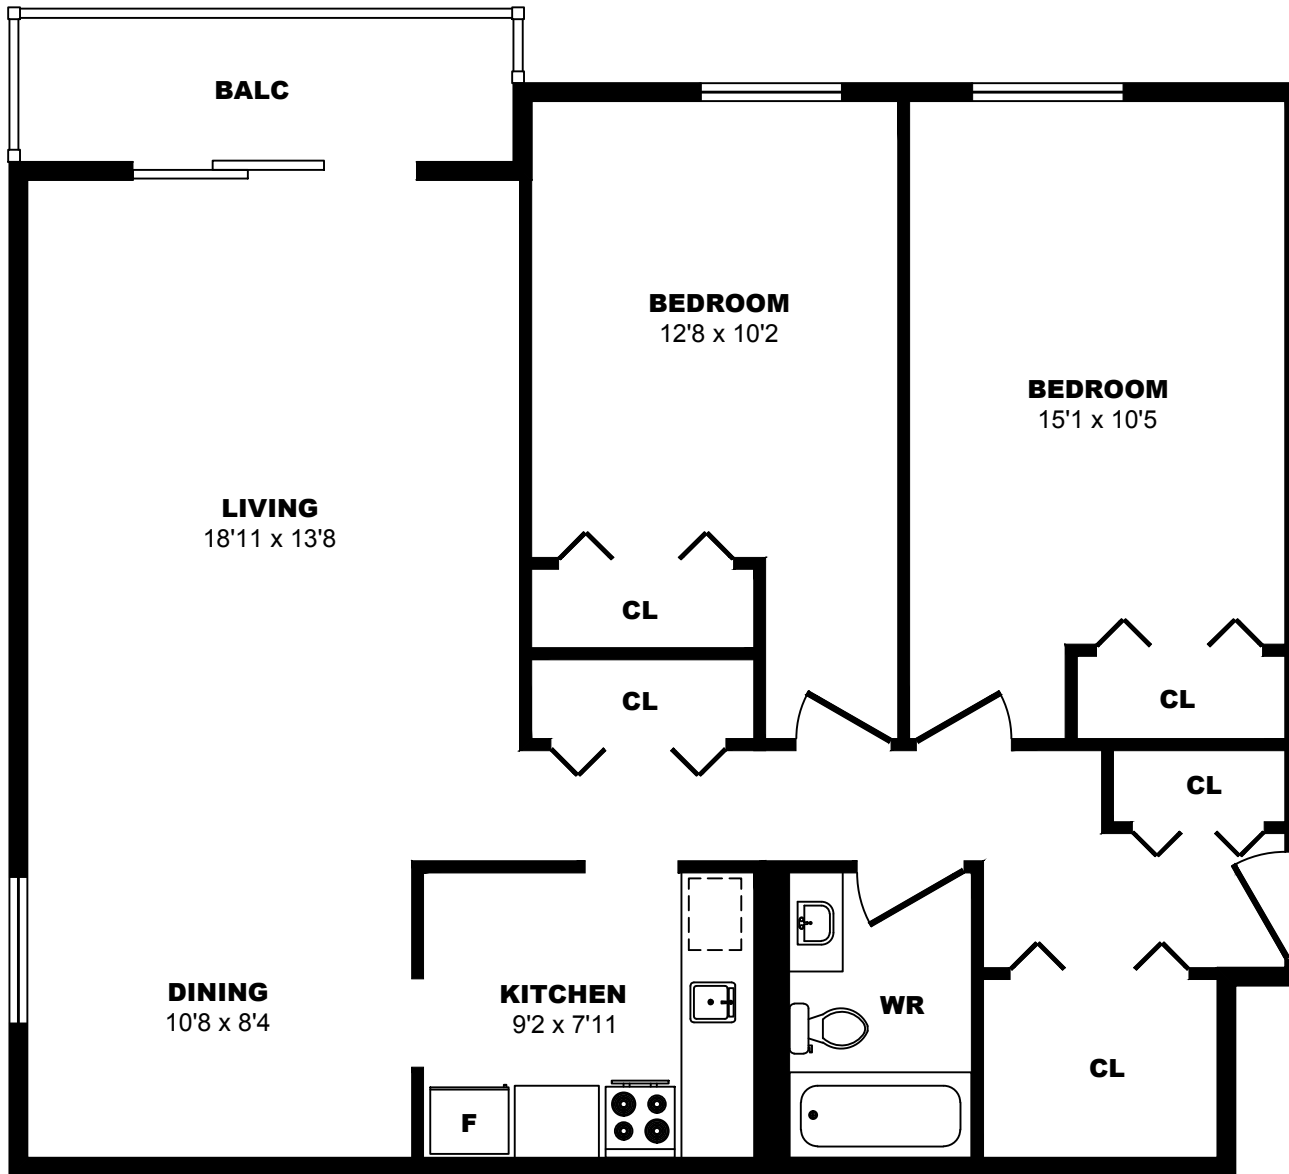

74 Dallas Road, Victoria - 2 Bdrm E, 1010sf

All dimensions are approximate. Sizes and specifications are subject to change without notice E. & O. E. All illustrations are artist's concept. Actual usable floor space may vary slightly from stated floor area.

74 Dallas Road, Victoria - 2 Bdrm F, 1050sf

All dimensions are approximate. Sizes and specifications are subject to change without notice E. & O. E. All illustrations are artist's concept. Actual usable floor space may vary slightly from stated floor area.

76 Dallas Road, Victoria - 2 Bdrm D, 1020sf

All dimensions are approximate. Sizes and specifications are subject to change without notice E. & O. E.
All illustrations are artist's concept. Actual usable floor space may vary slightly from stated floor area.

76 Dallas Road, Victoria - 2 Bdrm F, 1030sf

All dimensions are approximate. Sizes and specifications are subject to change without notice E. & O. E.
 All illustrations are artist's concept. Actual usable floor space may vary slightly from stated floor area.