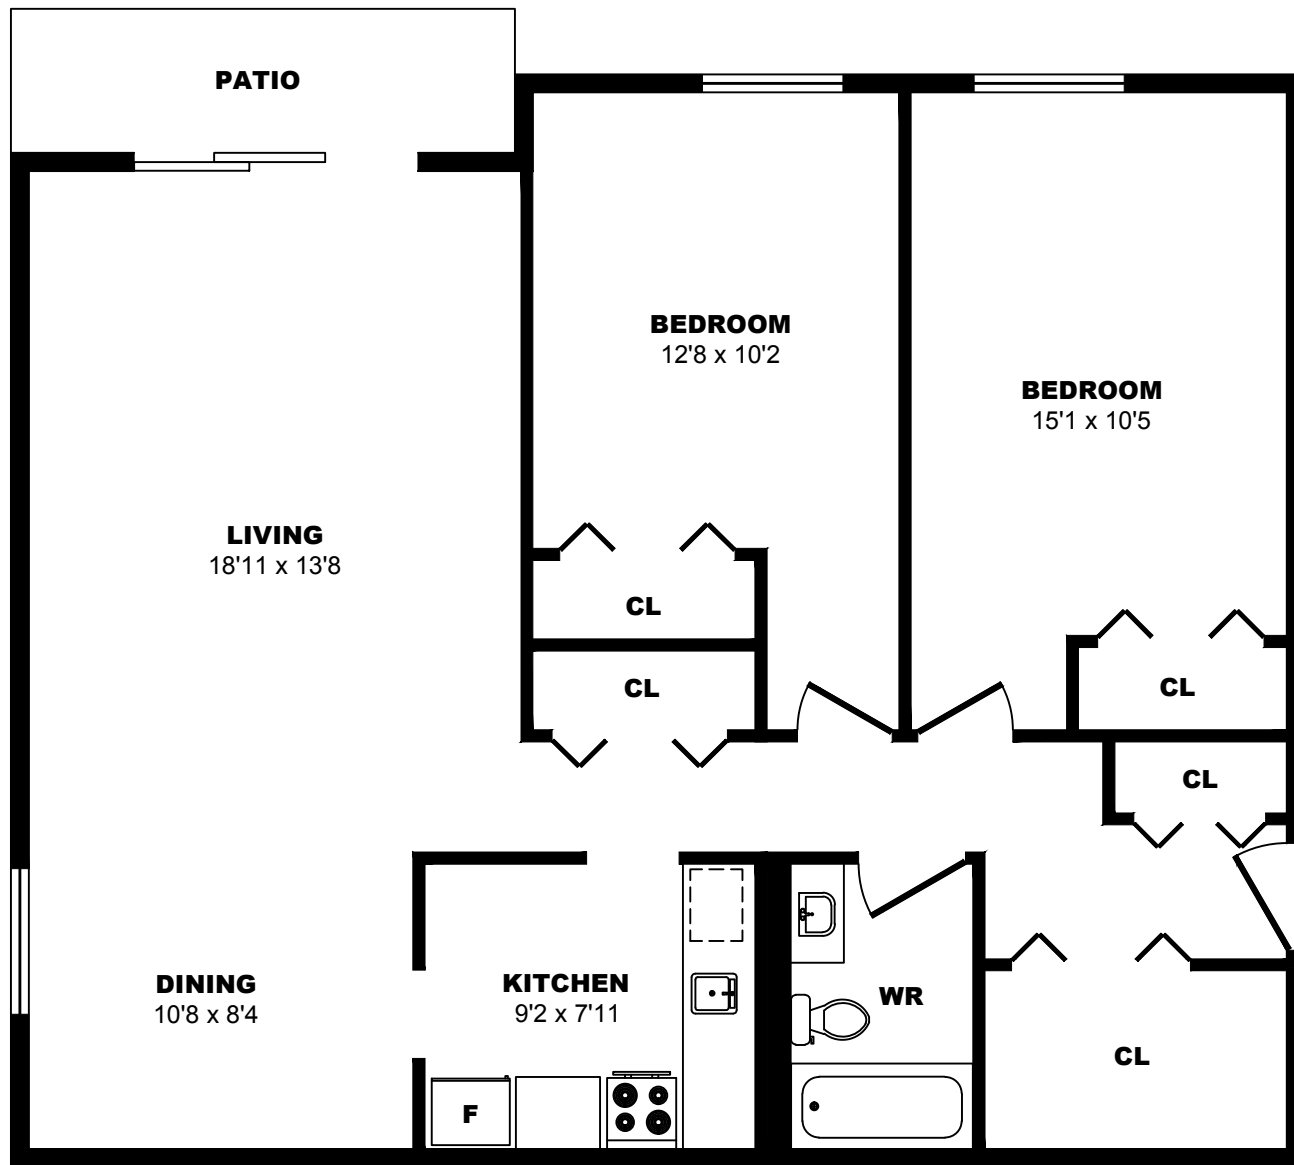

70 Dallas Road, Victoria - 2 Bdrm A, 1090sf

All dimensions are approximate. Sizes and specifications are subject to change without notice E. & O. E.
All illustrations are artist's concept. Actual usable floor space may vary slightly from stated floor area.

70 Dallas Road, Victoria - 2 Bdrm B, 1050sf

All dimensions are approximate. Sizes and specifications are subject to change without notice E. & O. E.
All illustrations are artist's concept. Actual usable floor space may vary slightly from stated floor area.

76 Dallas Road, Victoria - 2 Bdrm C, 1020sf

All dimensions are approximate. Sizes and specifications are subject to change without notice E. & O. E.
 All illustrations are artist's concept. Actual usable floor space may vary slightly from stated floor area.

76 Dallas Road, Victoria - 2 Bdrm D, 1020sf

All dimensions are approximate. Sizes and specifications are subject to change without notice E. & O. E.
All illustrations are artist's concept. Actual usable floor space may vary slightly from stated floor area.