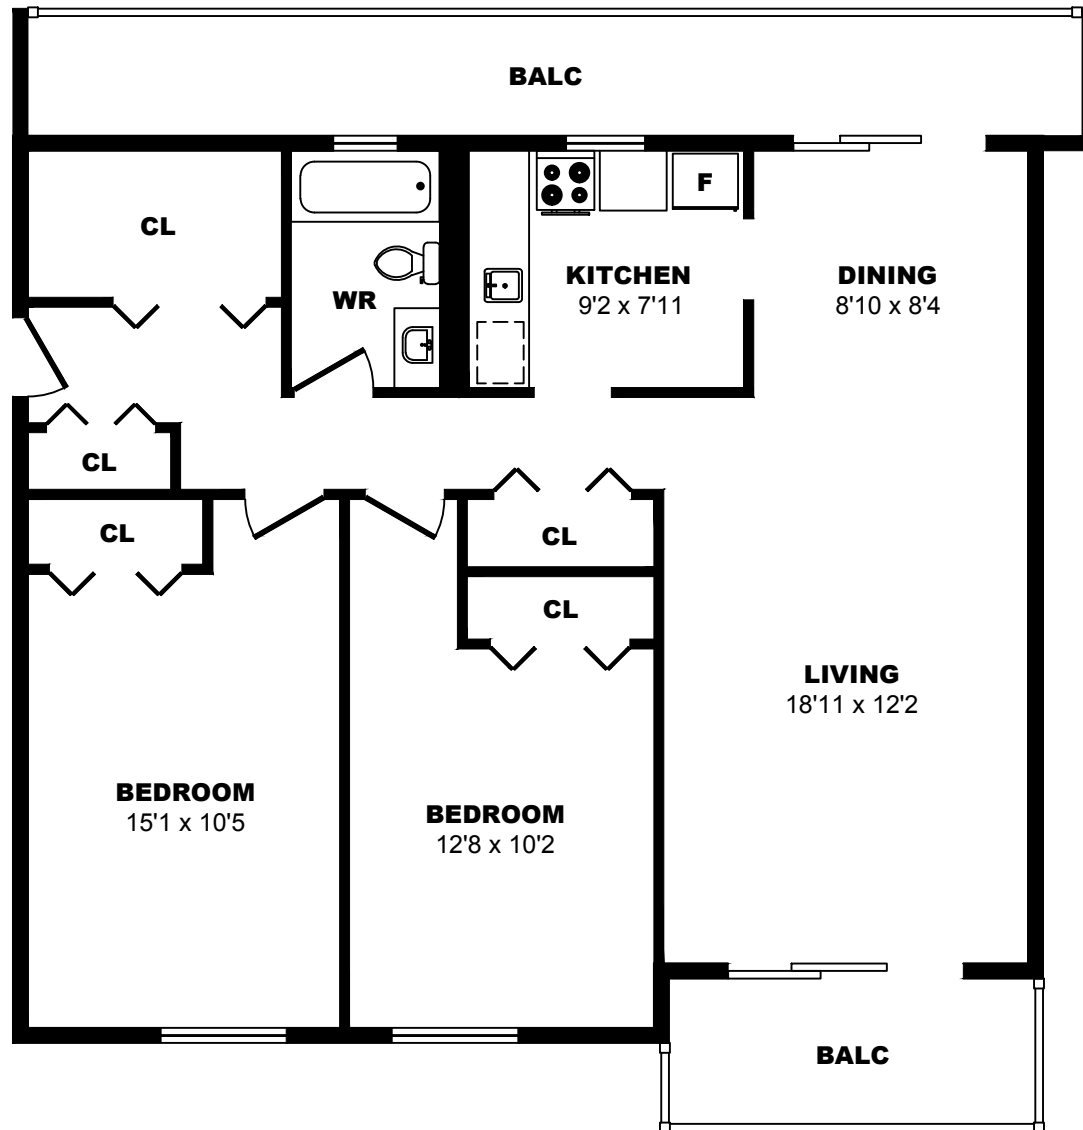

70 Dallas Road, Victoria - 2 Bdrm C, 1020sf

All dimensions are approximate. Sizes and specifications are subject to change without notice E. & O. E. All illustrations are artist's concept. Actual usable floor space may vary slightly from stated floor area.

74 Dallas Road, Victoria - 2 Bdrm A, 1060sf

All dimensions are approximate. Sizes and specifications are subject to change without notice E. & O. E. All illustrations are artist's concept. Actual usable floor space may vary slightly from stated floor area.

74 Dallas Road, Victoria - 2 Bdrm B, 1030sf

All dimensions are approximate. Sizes and specifications are subject to change without notice E. & O. E.
All illustrations are artist's concept. Actual usable floor space may vary slightly from stated floor area.

74 Dallas Road, Victoria - 2 Bdrm C, 1000sf

All dimensions are approximate. Sizes and specifications are subject to change without notice E. & O. E.
All illustrations are artist's concept. Actual usable floor space may vary slightly from stated floor area.