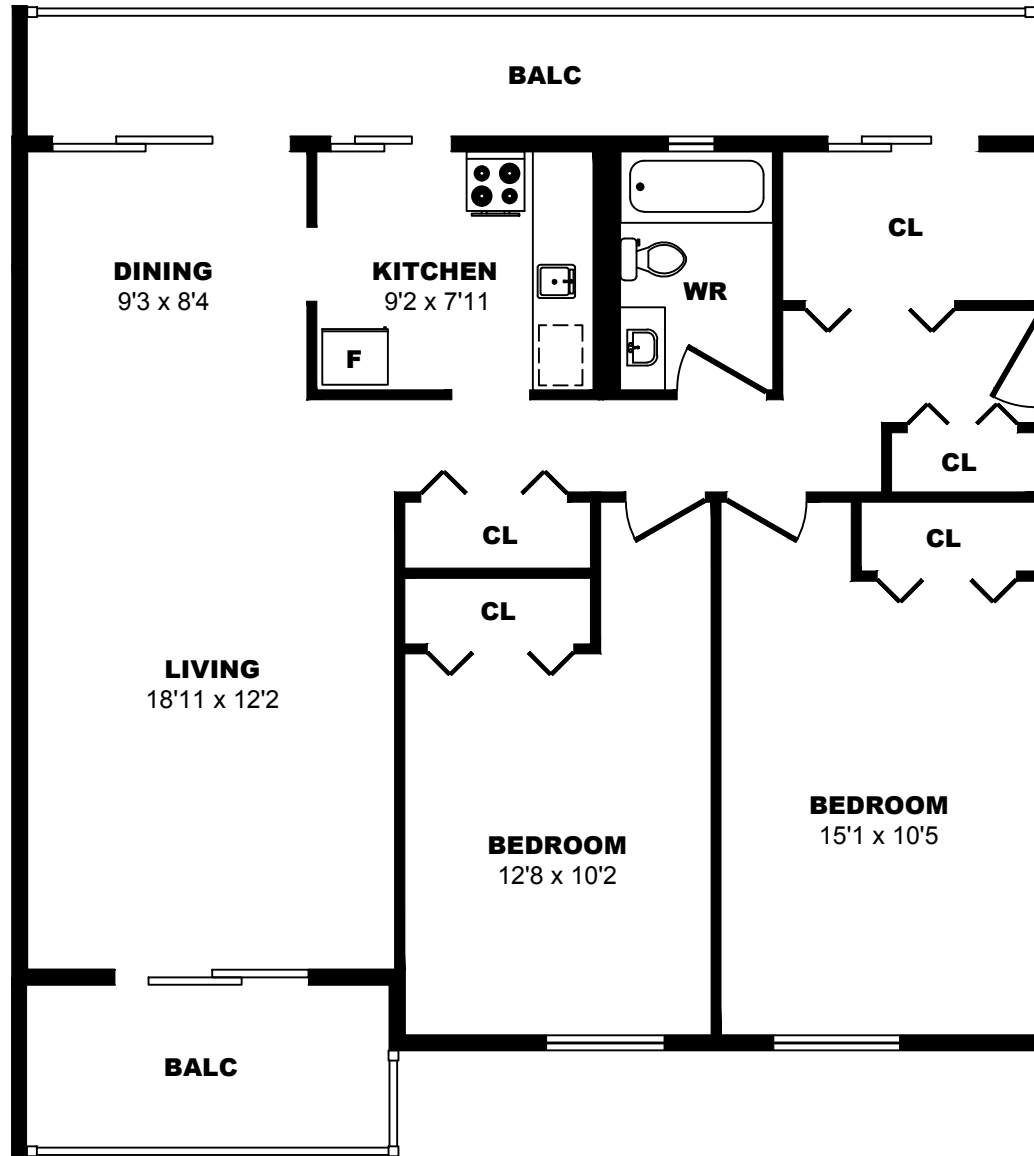

74 Dallas Road, Victoria - 2 Bdrm B, 1030sf

All dimensions are approximate. Sizes and specifications are subject to change without notice E. & O. E.
All illustrations are artist's concept. Actual usable floor space may vary slightly from stated floor area.

74 Dallas Road, Victoria - 2 Bdrm C, 1000sf

All dimensions are approximate. Sizes and specifications are subject to change without notice E. & O. E.
All illustrations are artist's concept. Actual usable floor space may vary slightly from stated floor area.

74 Dallas Road, Victoria - 2 Bdrm D, 1020sf

All dimensions are approximate. Sizes and specifications are subject to change without notice E. & O. E. All illustrations are artist's concept. Actual usable floor space may vary slightly from stated floor area.

74 Dallas Road, Victoria - 2 Bdrm F, 1050sf

All dimensions are approximate. Sizes and specifications are subject to change without notice E. & O. E. All illustrations are artist's concept. Actual usable floor space may vary slightly from stated floor area.