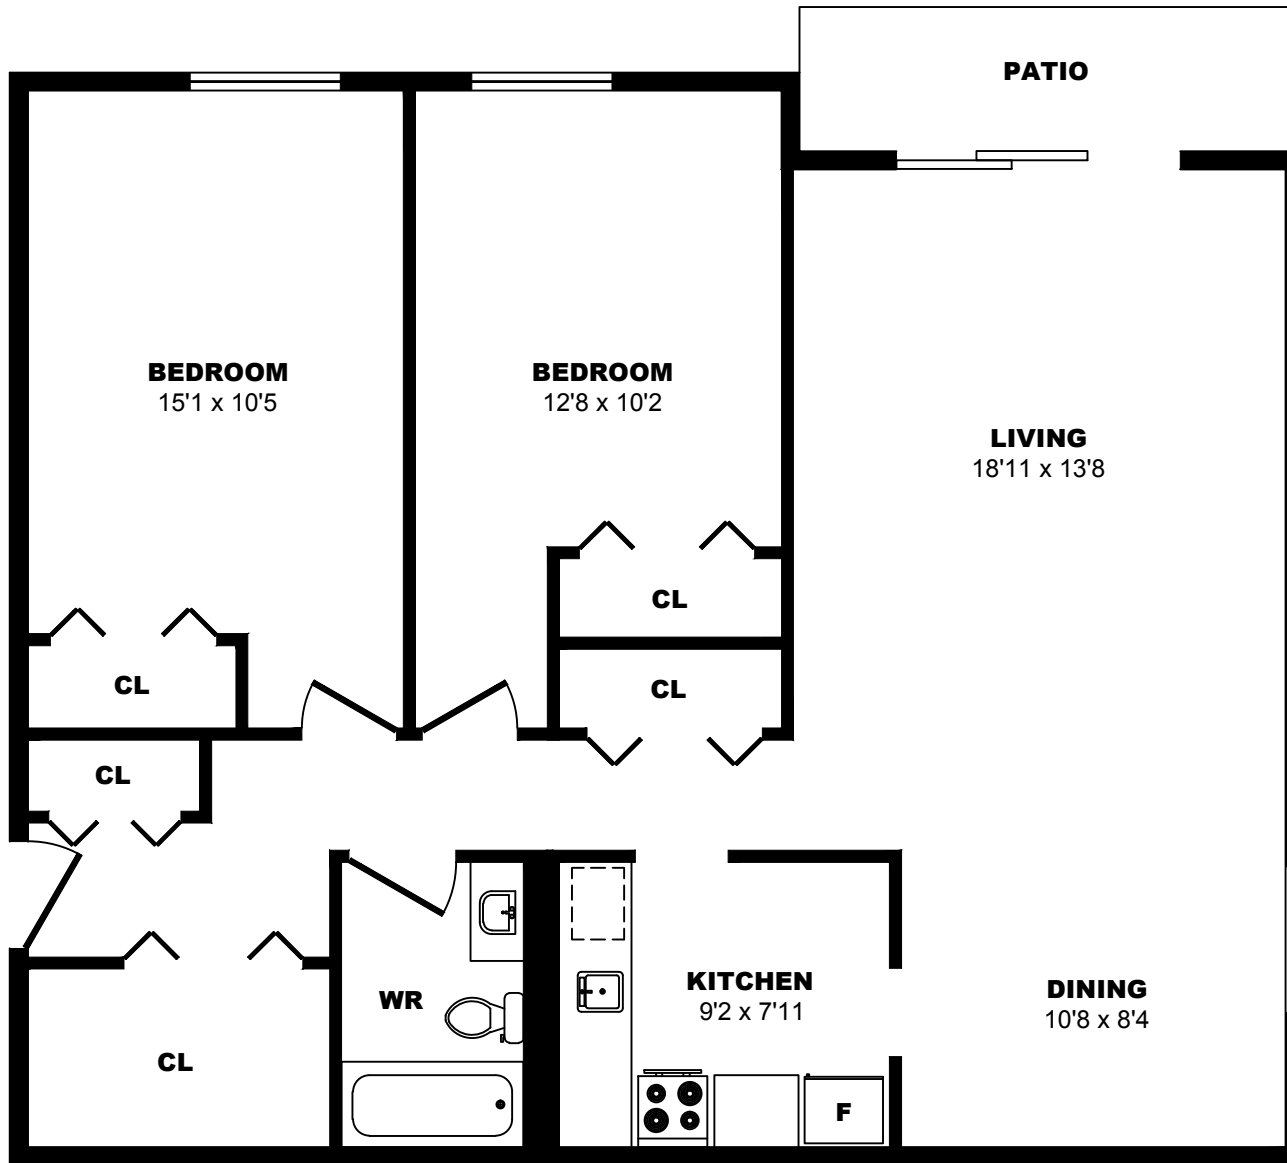

70 Dallas Road, Victoria - 2 Bdrm A, 1090sf

All dimensions are approximate. Sizes and specifications are subject to change without notice E. & O. E.
All illustrations are artist's concept. Actual usable floor space may vary slightly from stated floor area.

70 Dallas Road, Victoria - 2 Bdrm B, 1050sf

All dimensions are approximate. Sizes and specifications are subject to change without notice E. & O. E.
All illustrations are artist's concept. Actual usable floor space may vary slightly from stated floor area.

70 Dallas Road, Victoria - 2 Bdrm C, 1020sf

All dimensions are approximate. Sizes and specifications are subject to change without notice E. & O. E. All illustrations are artist's concept. Actual usable floor space may vary slightly from stated floor area.

74 Dallas Road, Victoria - 2 Bdrm A, 1060sf

All dimensions are approximate. Sizes and specifications are subject to change without notice E. & O. E. All illustrations are artist's concept. Actual usable floor space may vary slightly from stated floor area.