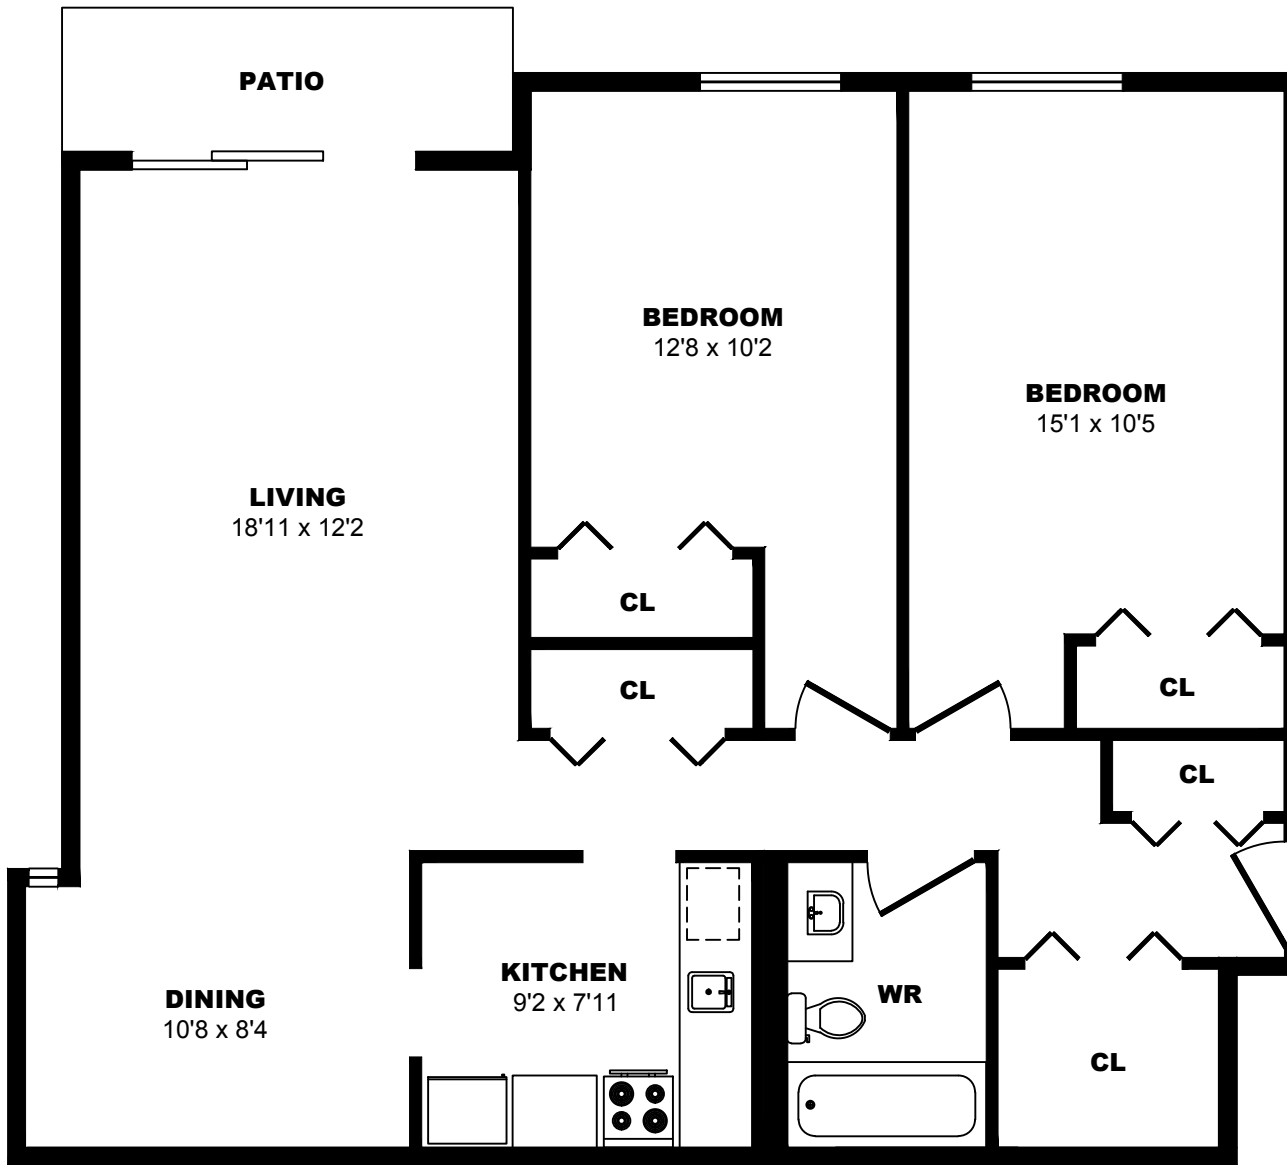

70 Dallas Road, Victoria - 2 Bdrm A, 1090sf

All dimensions are approximate. Sizes and specifications are subject to change without notice E. & O. E.
All illustrations are artist's concept. Actual usable floor space may vary slightly from stated floor area.

74 Dallas Road, Victoria - 2 Bdrm G1050sf

All dimensions are approximate. Sizes and specifications are subject to change without notice E. & O. E.
All illustrations are artist's concept. Actual usable floor space may vary slightly from stated floor area.

76 Dallas Road, Victoria - 2 Bdrm A, 1060sf

All dimensions are approximate. Sizes and specifications are subject to change without notice E. & O. E.
All illustrations are artist's concept. Actual usable floor space may vary slightly from stated floor area.

76 Dallas Road, Victoria - 2 Bdrm B, 1060sf

All dimensions are approximate. Sizes and specifications are subject to change without notice E. & O. E.
All illustrations are artist's concept. Actual usable floor space may vary slightly from stated floor area.