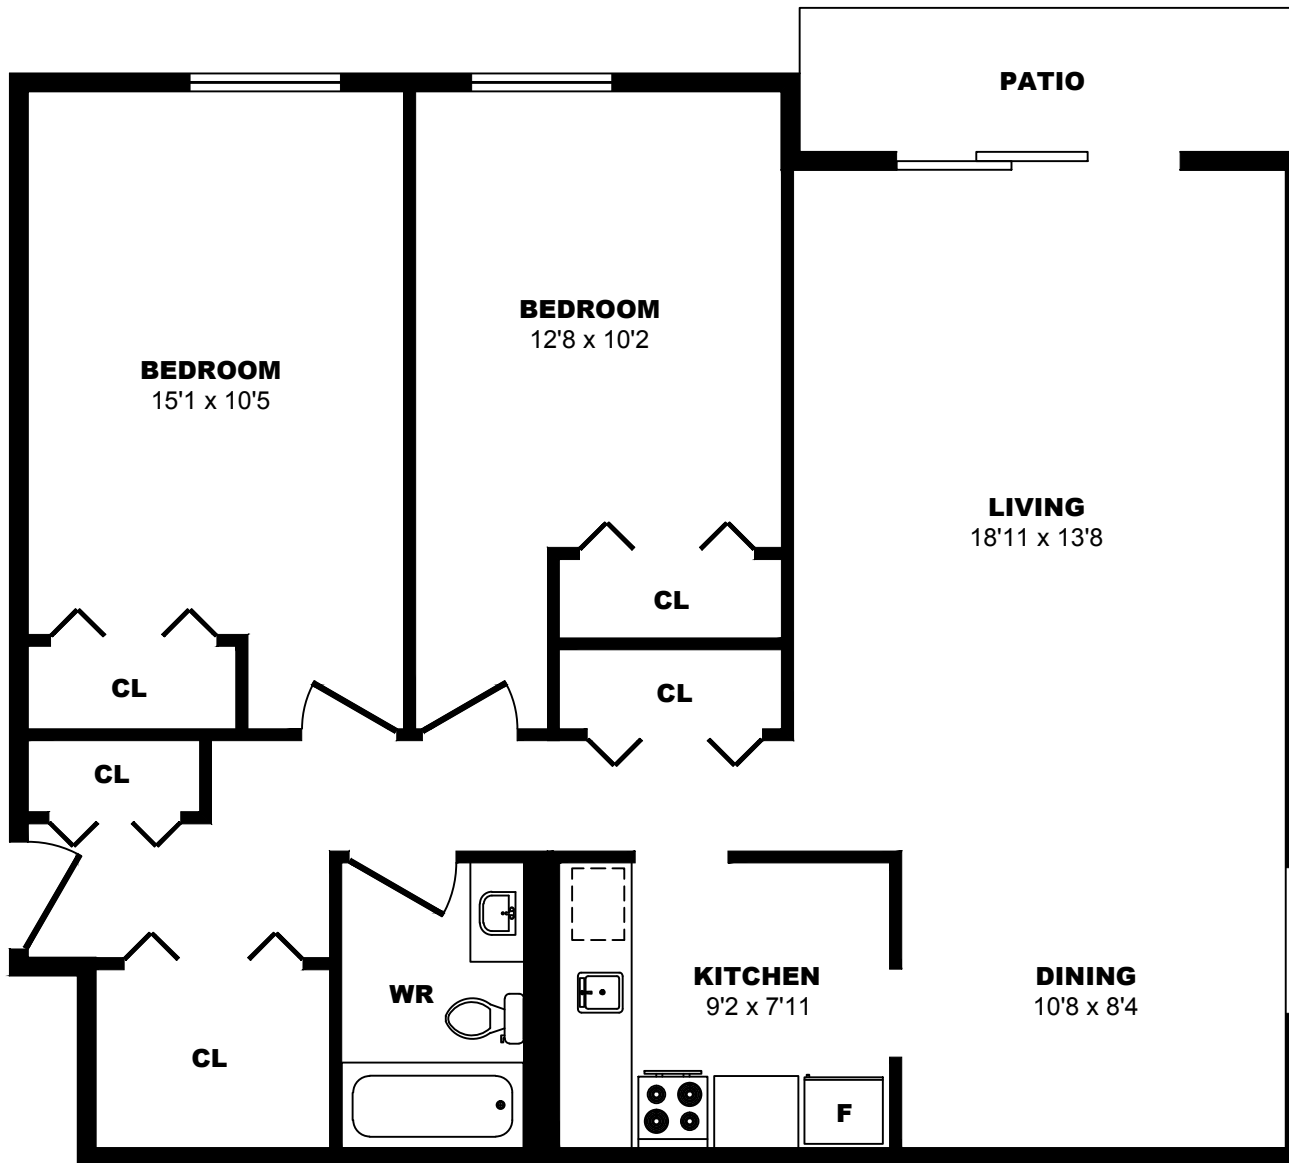

70 Dallas Road, Victoria - 2 Bdrm A, 1090sf

All dimensions are approximate. Sizes and specifications are subject to change without notice E. & O. E.
All illustrations are artist's concept. Actual usable floor space may vary slightly from stated floor area.

74 Dallas Road, Victoria - 2 Bdrm F, 1050sf

All dimensions are approximate. Sizes and specifications are subject to change without notice E. & O. E. All illustrations are artist's concept. Actual usable floor space may vary slightly from stated floor area.

74 Dallas Road, Victoria - 2 Bdrm G1050sf

All dimensions are approximate. Sizes and specifications are subject to change without notice E. & O. E.
All illustrations are artist's concept. Actual usable floor space may vary slightly from stated floor area.

76 Dallas Road, Victoria - 2 Bdrm F, 1030sf

All dimensions are approximate. Sizes and specifications are subject to change without notice E. & O. E.
 All illustrations are artist's concept. Actual usable floor space may vary slightly from stated floor area.