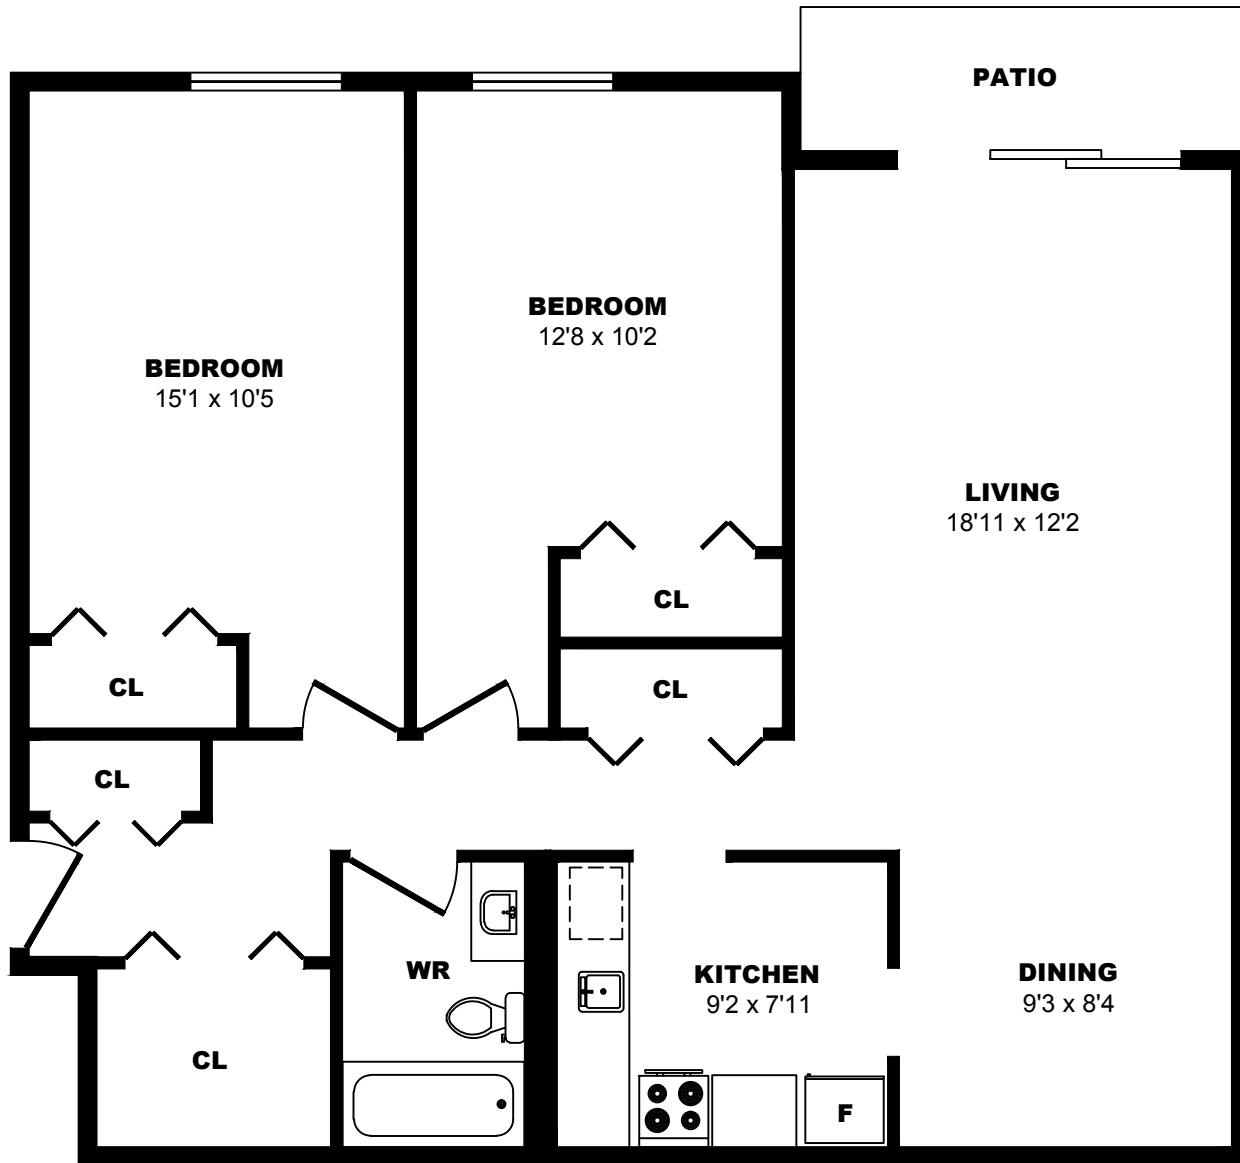

70 Dallas Road, Victoria - 2 Bdrm B, 1050sf

All dimensions are approximate. Sizes and specifications are subject to change without notice E. & O. E.
All illustrations are artist's concept. Actual usable floor space may vary slightly from stated floor area.

70 Dallas Road, Victoria - 2 Bdrm C, 1020sf

All dimensions are approximate. Sizes and specifications are subject to change without notice E. & O. E. All illustrations are artist's concept. Actual usable floor space may vary slightly from stated floor area.

74 Dallas Road, Victoria - 2 Bdrm A, 1060sf

All dimensions are approximate. Sizes and specifications are subject to change without notice E. & O. E. All illustrations are artist's concept. Actual usable floor space may vary slightly from stated floor area.

74 Dallas Road, Victoria - 2 Bdrm B, 1030sf

All dimensions are approximate. Sizes and specifications are subject to change without notice E. & O. E.
All illustrations are artist's concept. Actual usable floor space may vary slightly from stated floor area.