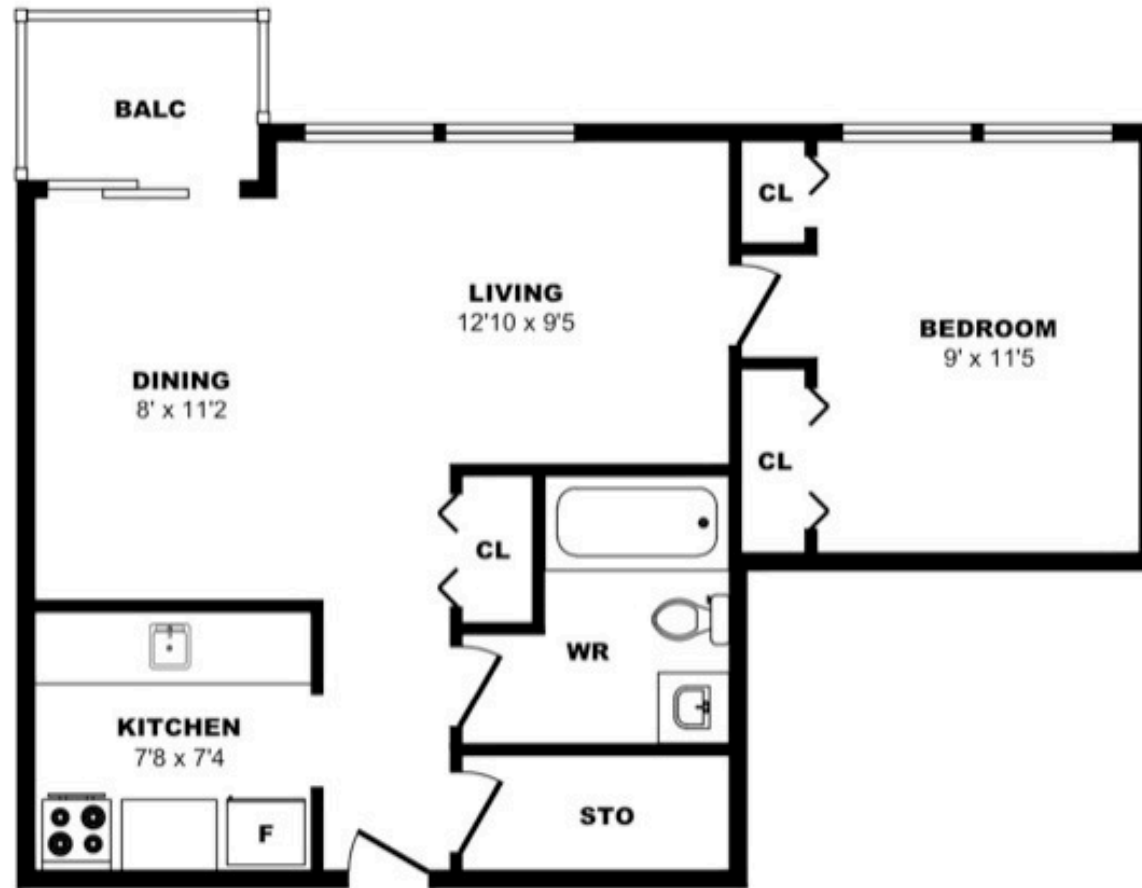

1039 View St, Victoria - Bachelor A, 380sf

All dimensions are approximate. Sizes and specifications are subject to change without notice E. & O. E.
All illustrations are artist's concept. Actual usable floor space may vary slightly from stated floor area.

1039 View St, Victoria - Bachelor B, 365sf

All dimensions are approximate. Sizes and specifications are subject to change without notice E. & O. E.
All illustrations are artist's concept. Actual usable floor space may vary slightly from stated floor area.

1039 View St, Victoria - Bachelor C, 365sf

All dimensions are approximate. Sizes and specifications are subject to change without notice E. & O. E.
All illustrations are artist's concept. Actual usable floor space may vary slightly from stated floor area.

1039 View St, Victoria - 1 Bdrm A, 520sf

All dimensions are approximate. Sizes and specifications are subject to change without notice E. & O. E.
All illustrations are artist's concept. Actual usable floor space may vary slightly from stated floor area.