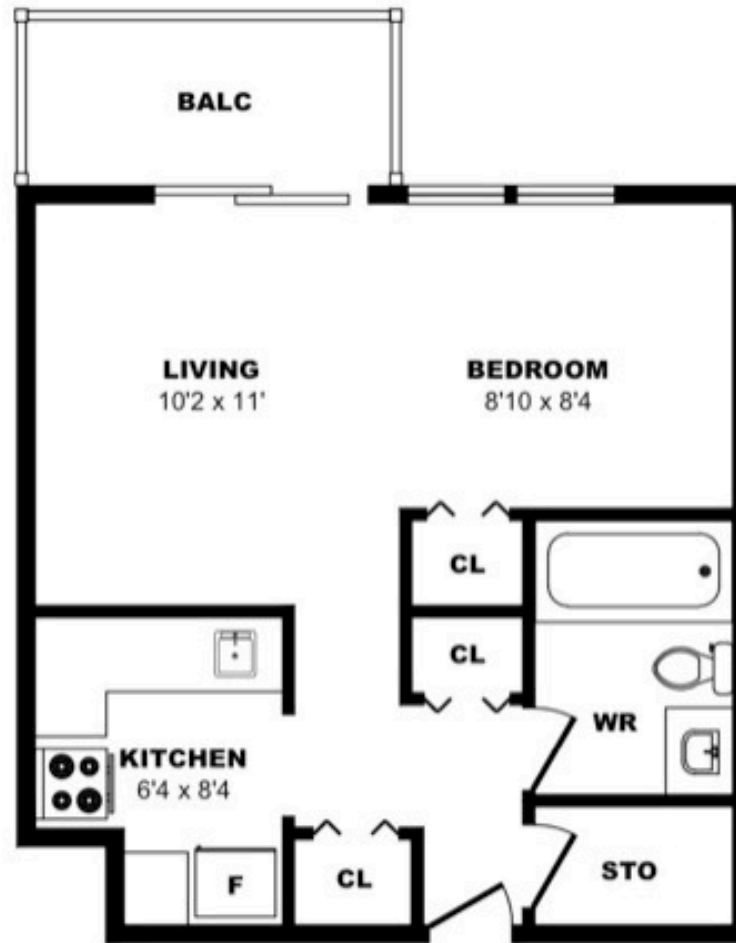

1039 View St, Victoria - Bachelor A, 380sf

All dimensions are approximate. Sizes and specifications are subject to change without notice E. & O. E.
All illustrations are artist's concept. Actual usable floor space may vary slightly from stated floor area.

1039 View St, Victoria - Bachelor B, 365sf

All dimensions are approximate. Sizes and specifications are subject to change without notice E. & O. E.
All illustrations are artist's concept. Actual usable floor space may vary slightly from stated floor area.

1039 View St, Victoria - Bachelor C, 365sf

All dimensions are approximate. Sizes and specifications are subject to change without notice E. & O. E.
All illustrations are artist's concept. Actual usable floor space may vary slightly from stated floor area.

1039 View St, Victoria - 1 Bdrm A, 520sf

All dimensions are approximate. Sizes and specifications are subject to change without notice E. & O. E.
All illustrations are artist's concept. Actual usable floor space may vary slightly from stated floor area.